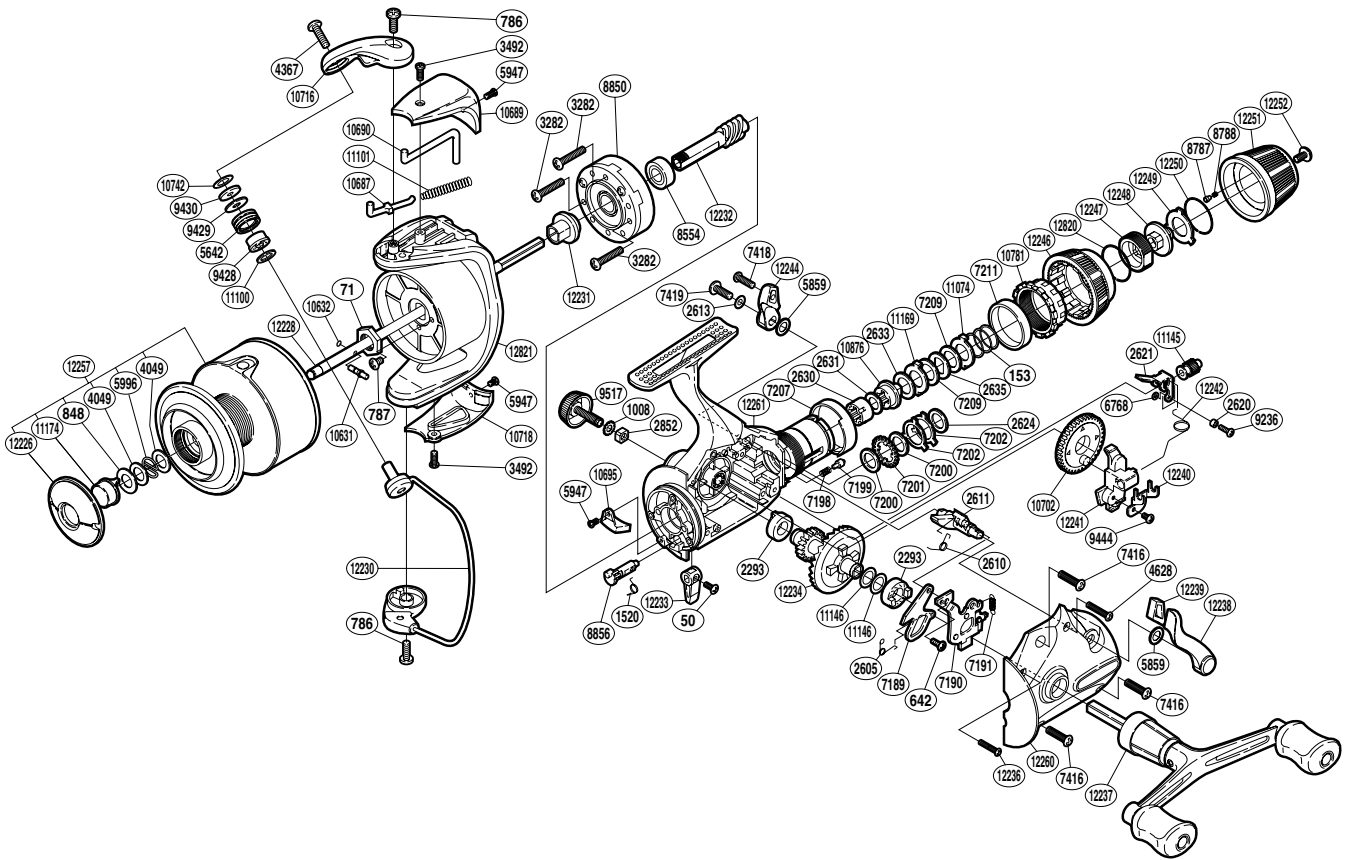

SHIMANO

BAITRUNNER ST

BTRST-10000RA

(1SH029000G)

Part No.	Description	Part No.	Description	Part No.	Description
RD 0050	Screw	RD 7198	Dial Click Spring	RD11100	Washer
RD 0071	Rotor Nut	RD 7199	Dial Click Shoe	RD11101	Bail Spring
RD 0153	Drag Coil Spring	RD 7200	Drag Washer	RD11145	Clutch Shaft
RD 0642	Screw	RD 7201	Click Gear	RD11146	Washer
RD 0786	Screw	RD 7202	Eared Washer	RD11169	Eared Washer
RD 0787	Screw	RD 7207	Dial Spacer	RD11174	Push Button
RD 0848	Washer	RD 7209	Drag Washer	RD12226	Push Button Collar
RD 1008	Handle Lock Washer	RD 7211	Dial Washer	RD12228	Main Shaft
RD 1520	Anti-Reverse Cam Spring	RD 7416	Screw	RD12230	Bail Assembly
RD 2293	Drive Gear Bushing	RD 7418	Screw	RD12231	Rotor Spacer
RD 2605	Clutch Pawl Spring	RD 7419	Screw	RD12232	Pinion Gear
RD 2610	Clutch Spring	RD 8554	Ball Bearing	RD12233	Anti-Reverse Lever
RD 2611	BaitRunner Lever Shaft	RD 8787	Click Pin	RD12234	Drive Gear
RD 2613	Lock Washer	RD 8788	Click Spring	RD12236	Screw
RD 2620	Screw Collar	RD 8850	Roller Clutch Assembly	RD12237	Double Paddle Handle Assembly
RD 2621	BaitRunner Clutch	RD 8856	Anti-Reverse Cam	RD12238	BaitRunner Lever Arm L
RD 2624	Drag Washer	RD 9236	Screw	RD12239	BaitRunner Lever Bridge
RD 2630	Free Spool Tension Shaft	RD 9428	Line Roller Bushing	RD12240	Oscillating Slider Retainer
RD 2631	Drag Washer	RD 9429	Line Roller Spacer	RD12241	Oscillating Slider
RD 2633	Drag Washer	RD 9430	Line Roller Washer	RD12242	Clutch Shaft Spring
RD 2635	Key Washer	RD 9444	Screw	RD12244	BaitRunner Lever Arm R
RD 2852	Handle Screw Lock	RD 9517	Handle Screw Cap	RD12246	BaitRunner Tension Dial
RD 3282	Screw	RD10631	Main Shaft Pin	RD12247	Pressure Screw B
RD 3492	Screw	RD10632	O Ring	RD12248	Pressure Screw A
RD 4049	Washer	RD10687	Bail Spring Guide A	RD12249	Click Plate
RD 4367	Screw	RD10689	Bail Spring Cover	RD12250	Click Plate Retainer
RD 4628	Screw	RD10690	Bail Trip Lever	RD12251	Drag Programmer
RD 5642	Line Roller	RD10695	Bail Trip Strike	RD12252	Screw
RD 5859	Spacer	RD10702	Oscillating Gear	RD12257	Spool Assembly
RD 5947	Screw	RD10716	Bail Arm	RD12260	Side Cover
RD 5996	Locking Spring	RD10718	Bail Hold Support Guard	RD12261	Body
RD 6768	Spacer	RD10742	Spacer	RD12820	BaitRunner Tension Dial Retainer
RD 7189	Clutch Pawl	RD10781	BaitRunner Tension Screw	RD12821	Rotor
RD 7190	Clutch Plate Assembly	RD10876	Drag Shaft		
RD 7191	BaitRunner Click Spring	RD11074	Eared Washer		