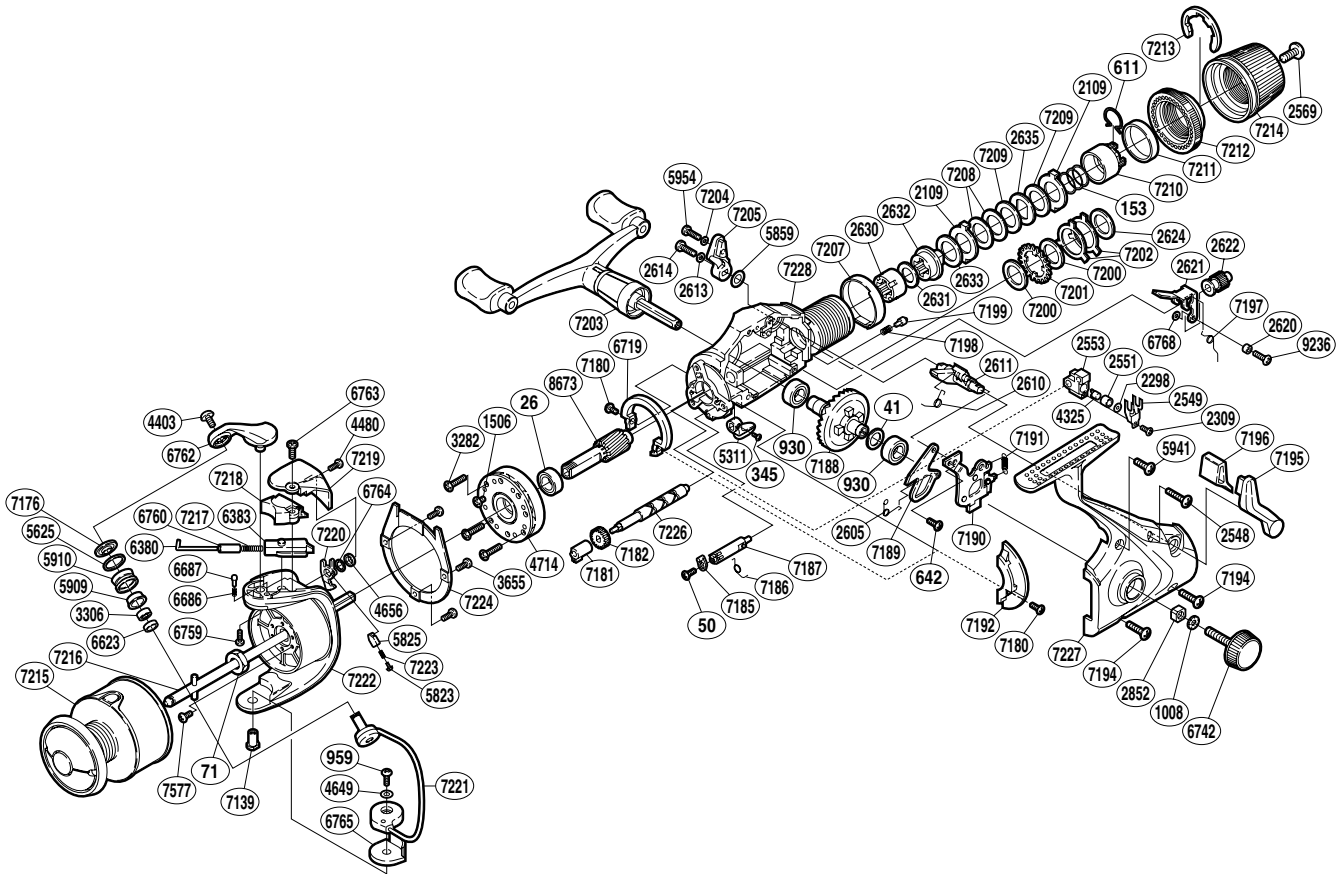

SHIMANO®

BAITRUNNER AERO

BTA-GTE6000

Part No.	Description	Part No.	Description	Part No.	Description
RD 0026	Ball Bearing	RD 4403	Line Roller Screw	RD 7191	BaitRunner Click Spring
RD 0041	Drive Gear Washer	RD 4480	Rotor Protector Screw (small)	RD 7192	Side Cover Flange
RD 0050	Anti-Reverse Cam Plate Screw	RD 4649	Spacer	RD 7194	Side Cover Screw (medium)
RD 0071	Rotor Nut	RD 4656	Trip Lever Spacer	RD 7195	BaitRunner Lever Arm (L)
RD 0153	Drag Coil Spring	RD 4714	Roller Clutch Assembly	RD 7196	BaitRunner Lever Bridge
RD 0345	Anti-Reverse Lever Screw	RD 5311	Anti-Reverse Lever	RD 7197	Clutch Shaft Spring
RD 0611	Hold Click Spring	RD 5625	Line Roller Spacer	RD 7198	Dial Click Spring
RD 0642	Clutch Plate Screw	RD 5823	Lever Spring Guide (A)	RD 7199	Dial Click Shoe
RD 0930	Ball Bearing	RD 5825	Lever Spring Guide (B)	RD 7200	Drag Washer "C"
RD 0959	Bail Hold Support Screw	RD 5859	BaitRunner Lever Spacer	RD 7201	Click Gear
RD 1008	Handle Lock Washer	RD 5909	Line Roller Bushing	RD 7202	Eared Washer "Brs"
RD 1506	Clutch Cover Screw	RD 5910	Line Roller	RD 7203	Double Paddle Handle Assembly
RD 2109	Eared Washer "B"	RD 5941	Side Cover Screw (short)	RD 7204	Lock Washer (A)
RD 2298	Spacer	RD 5954	BaitRunner Lever Screw	RD 7205	BaitRunner Lever Arm (R)
RD 2309	Slider Retainer Screw	RD 6380	Bail Spring Guide (A)	RD 7207	Dial Spacer
RD 2548	Side Cover Screw (long)	RD 6383	Bail Spring Guide (B)	RD 7208	Spacer
RD 2549	Oscillating Slider Retainer	RD 6623	Bearing Spacer	RD 7209	Drag Washer "H" (black)
RD 2551	Oscillating Slider Bushing	RD 6686	Click Spring	RD 7210	Pressure Screw
RD 2553	Oscillating Slider	RD 6687	Bail Arm Click	RD 7211	Dial Washer
RD 2569	Drag Knob Screw	RD 6719	Friction Ring	RD 7212	BaitRunner Tension Dial
RD 2605	Clutch Pawl Spring	RD 6742	Handle Screw Cap	RD 7213	Dial Retainer Ring
RD 2610	Clutch Spring	RD 6759	Bail Arm Screw	RD 7214	Drag Knob
RD 2611	BaitRunner Lever Shaft	RD 6760	Bail Spring Guide (A) Collar	RD 7215	Spool Assembly
RD 2613	Lock Washer (B)	RD 6762	Bail Arm	RD 7216	Main Shaft
RD 2614	BaitRunner Lever Screw (B)	RD 6763	Rotor Protector Screw (large)	RD 7217	Bail Spring
RD 2620	Clutch Screw Collar	RD 6764	Spacer	RD 7218	Bail Spring Cover
RD 2621	BaitRunner Clutch	RD 6765	Bail Hold Support Spacer	RD 7219	Bail Spring Cover Guard
RD 2622	Clutch Shaft	RD 6768	Spacer	RD 7220	Bail Trip Lever
RD 2624	Drag Washer "C" (blue)	RD 7139	Bail Hold Support Shaft	RD 7221	Bail Assembly
RD 2630	Free Spool Tension Shaft	RD 7176	Line Roller Washer	RD 7222	Rotor
RD 2631	Drag Washer "D"	RD 7180	Friction Ring Screw	RD 7223	Lever Spring
RD 2632	Drag Shaft	RD 7181	Worm Bushing	RD 7224	Guard Ring
RD 2633	Drag Washer "H" (cloth)	RD 7182	Idle Gear	RD 7226	Worm Shaft
RD 2635	Key Washer "A"	RD 7185	Anti-Reverse Cam Plate	RD 7227	Side Cover
RD 2852	Handle Screw Lock	RD 7186	Anti-Reverse Cam Spring	RD 7228	Body
RD 3282	Roller Clutch Screw	RD 7187	Anti-Reverse Cam	RD 7577	Nut Lock Screw
RD 3306	Line Roller Bearing	RD 7188	Drive Gear	RD 8673	Pinion Gear (B)
RD 3655	Guard Ring Screw	RD 7189	Clutch Pawl	RD 9236	BaitRunner Clutch Screw
RD 4325	Oscillating Pawl	RD 7190	Clutch Plate Assembly		