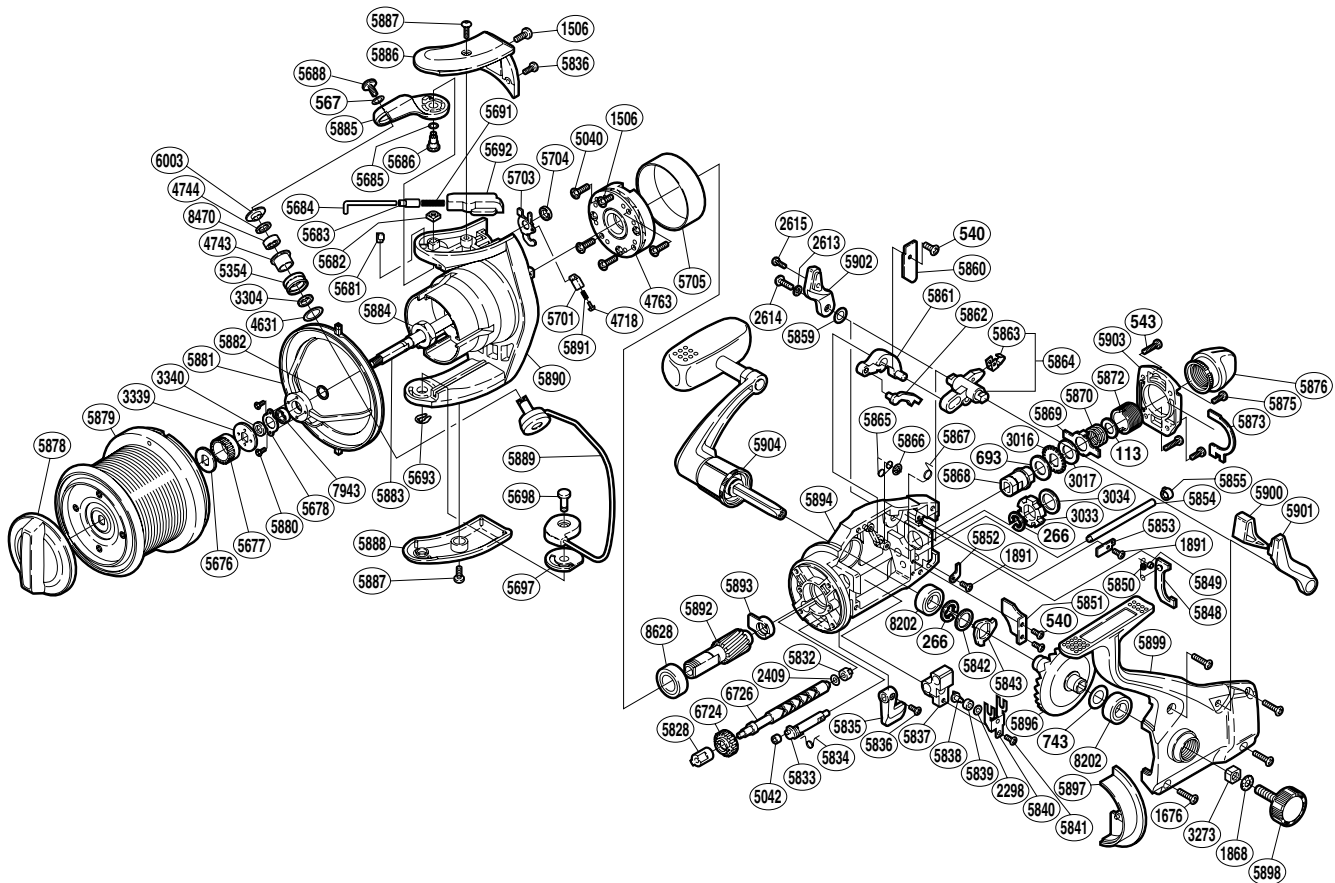

SHIMANO®

BIG BAITRUNNER ⚙️ A-RB

BIG-BTR-LC

Part No.	Description	Part No.	Description	Part No.	Description
RD 0113	Tension Spring Washer (B)	RD 5691	Bail Spring	RD 5870	Free Spool Tension Spring
RD 0266	"C" Lock	RD 5692	Bail Spring Guide (B)	RD 5872	Free Spool Tension Screw
RD 0540	Multi-Purpose Screw (A)	RD 5693	"U" Lock	RD 5873	Dial Retainer
RD 0543	Rear Protector Screw (long)	RD 5697	Bail Hold Support Spacer	RD 5875	Rear Protector Screw (short)
RD 0567	Lock Washer	RD 5698	Bail Hold Support Shaft	RD 5876	BaitRunner Tension Dial
RD 0693	Free Spool Tension Washer (cloth)	RD 5701	Lever Spring Guide (B)	RD 5878	Drag Knob
RD 0743	Drive Gear Washer	RD 5703	Bail Trip Lever	RD 5879	Spool Assembly
RD 1506	Multi-Purpose Screw (B)	RD 5704	Trip Lever Spacer	RD 5880	Bearing Retainer Screw
RD 1676	Side Cover Screw	RD 5705	Roller Clutch Ring	RD 5881	Line Safety Guard
RD 1868	Handle Lock Washer	RD 5828	Worm Bushing (front)	RD 5882	Line Safety Guard Washer
RD 1891	Multi-Purpose Screw (C)	RD 5832	Worm Bushing (rear)	RD 5883	Main Shaft
RD 2298	Spacer	RD 5833	Anti-Reverse Cam	RD 5884	Rotor Nut
RD 2409	Worm Shaft Spacer	RD 5834	Anti-Reverse Cam Spring	RD 5885	Bail Arm
RD 2613	Lock Washer	RD 5835	Anti-Reverse Lever	RD 5886	Bail Spring Cover
RD 2614	Clutch Arm Screw	RD 5836	Multi-Purpose Screw (D)	RD 5887	Multi-Purpose Screw (E)
RD 2615	BaitRunner Lever Screw	RD 5837	Oscillating Slider	RD 5888	Bail Hold Support Guard
RD 3016	Click Gear	RD 5838	Oscillating Pawl	RD 5889	Bail Assembly
RD 3017	Free Spool Tension Washer (B)	RD 5839	Oscillating Slider Bushing	RD 5890	Rotor
RD 3033	BaitRunner Ratchet	RD 5840	Oscillating Slider Retainer	RD 5891	Bail Trip Lever Spring
RD 3034	Ratchet Spacer	RD 5841	Slider Retainer Screw	RD 5892	Pinion Gear
RD 3273	Handle Screw Lock	RD 5842	Drive Gear Ratchet Spacer	RD 5893	Pinion Bushing
RD 3304	Bearing Spacer	RD 5843	Drive Gear Ratchet	RD 5894	Body
RD 3339	Spool Support (B)	RD 5848	BaitRunner Pawl	RD 5896	Drive Gear
RD 3340	Line Safety Guard Spacer	RD 5849	Spring Retainer	RD 5897	Side Cover Flange
RD 4631	Spacer	RD 5850	BaitRunner Pawl Spring	RD 5898	Handle Screw Cap
RD 4718	Lever Spring Guide (A)	RD 5851	Worm Shaft Retainer	RD 5899	Side Cover
RD 4743	Line Roller Bushing	RD 5852	Dial Click	RD 5900	BaitRunner Lever Bridge
RD 4744	Roller Bearing Seal	RD 5853	BaitRunner Pawl Guide	RD 5901	BaitRunner Lever Arm (L)
RD 4763	Roller Clutch Assembly	RD 5854	Oscillating Guide	RD 5902	BaitRunner Lever Arm (R)
RD 5040	Roller Clutch Screw	RD 5855	Oscillating Guide Holder	RD 5903	Rear Protector
RD 5042	Anti-Reverse Cam Ring	RD 5859	BaitRunner Lever Spacer	RD 5904	Handle Assembly
RD 5354	Line Roller	RD 5860	Clutch Pawl Guard	RD 6003	Line Roller Washer
RD 5677	Spool Support (A)	RD 5861	Clutch Lever	RD 6474	Spool Washer
RD 5678	Bearing Retainer	RD 5862	Clutch Pawl	RD 6724	Idle Gear (B)
RD 5681	Angle Controller	RD 5863	Clutch Arm Cover	RD 6726	Worm Shaft (B)
RD 5682	Bail Arm Nut	RD 5864	Clutch Arm	RD 7943	Ball Bearing
RD 5683	Spring Guide (A) Support	RD 5865	Clutch Pawl Spring	RD 8202	Ball Bearing
RD 5684	Bail Spring Guide (A)	RD 5866	Push Nut (SPN-2)	RD 8470	Line Roller Bearing
RD 5685	Spacer	RD 5867	Clutch Spring	RD 8628	Ball Bearing
RD 5686	Bail Arm Shaft	RD 5868	Free Spool Tension Shaft		
RD 5688	Line Roller Screw	RD 5869	Eared Washer		