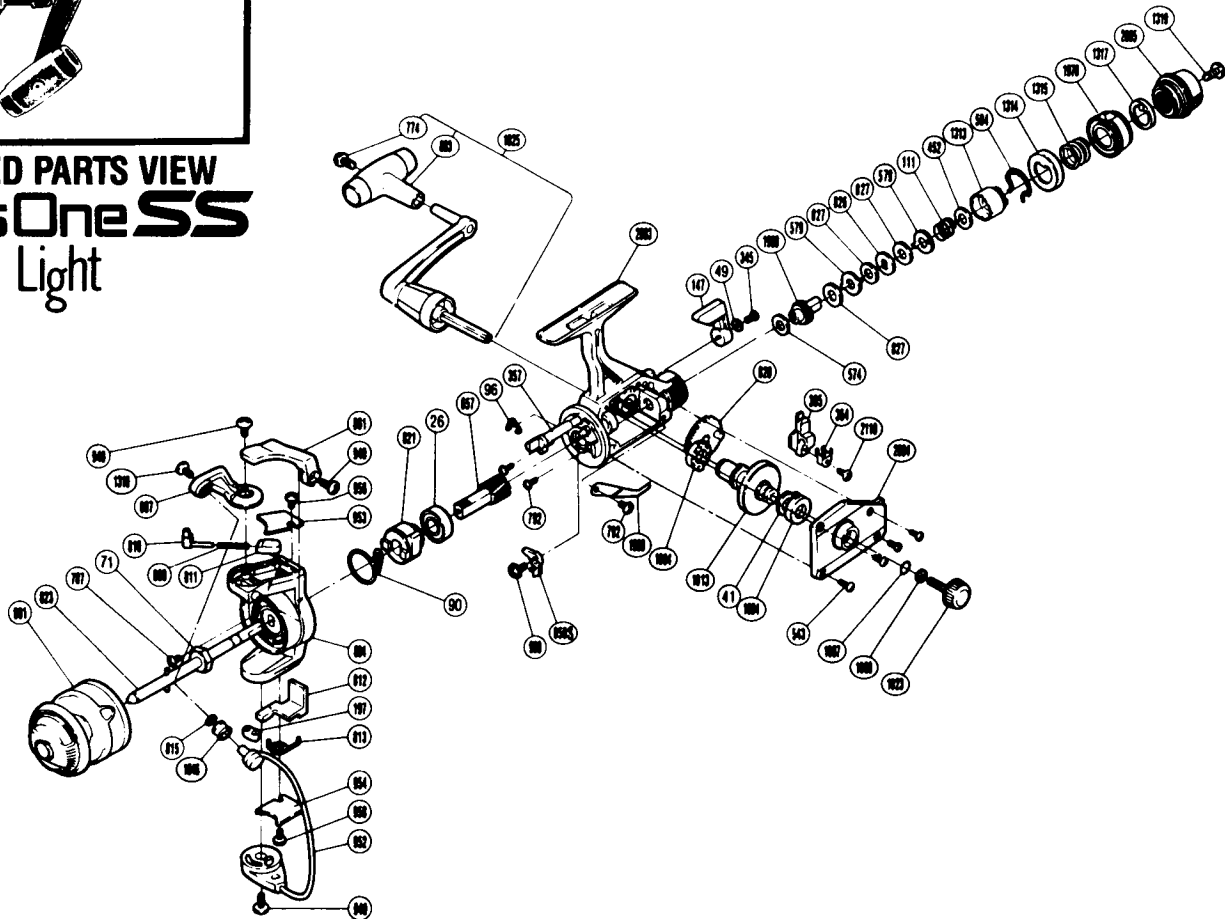

EXPLODED PARTS VIEW Bass One SS Light

PARTS LIST

PART # DESCRIPTION

RD 0026	Ball Bearing
RD 0041	Drive Gear Washer
RD 0049	Lock Washer
RD 0071	Rotor Nut
RD 0090	Anti-Reverse Pawl Spring
RD 0096	Anti-Reverse Cam Spring
RD 0111	Drag (Coil) Spring
RD 0147	Anti-Reverse Lever
RD 0197	Bail Trip Slide Cam
RD 0345	Anti-Reverse Lever Screw
RD 0357	Anti-Reverse Cam
RD 0364	Oscillating Slider Retainer
RD 0365	Oscillating Slider
RD 0452	Drag Spring Washer "A"
RD 0543	Side Cover Screw (B)
RD 0574	Drag Washer "C2" (White)
RD 0579	Eared Washer "B"
RD 0584	Hold Click Spring
RD 0657	Pinion Gear
RD 0774	Handle Knob Screw
RD 0787	Nut Lock Screw
RD 0792	Bearing Retainer Screw

PART # DESCRIPTION

RD 0801	Spool Assembly (Universal)
RD 0803	Handle Knob
RD 0804	Rotor
RD 0807	Bail Arm
RD 0808	Bail Spring
RD 0810	Bail Spring Guide A
RD 0811	Bail Spring Guide B
RD 0812	Bail Trip Lever
RD 0813	Lever Spring
RD 0815	Line Roller Washer
RD 0820	Oscillating Gear
RD 0821	Anti-Reverse Ratchet
RD 0823	Main Shaft
RD 0826	Key Washer "A"
RD 0827	Drag Washer "H1"
RD 0850S	Anti-Reverse Pawl
RD 0861	Quick-Fire II Trigger
RD 0940	Bail Trip Cam Screw
RD 0949	Trigger Screw
RD 0952	Bail Assembly
RD 0953	Bail Spring Cover
RD 0954	Bail Trip Cover

PART # DESCRIPTION

RD 0958	Bail Trip Cover Screw
RD 0998	Anti-Reverse Pawl Screw
RD 1004	Bushing A
RD 1007	Lock Washer Retainer
RD 1008	Handle Lock Washer
RD 1013	Drive Gear
RD 1023	Handle Screw Cap
RD 1025	Handle Assembly
RD 1046	Sic Ceramic Roller
RD 1310	Line Roller Screw
RD 1313	Pressurescrew
RD 1314	Pre-Set Spring Cover
RD 1315	Pre-Set Spring
RD 1317	Pre-Set Cam
RD 1319	Drag Knob Screw
RD 1968	Drag Click
RD 1969	Drag Shaft
RD 1970	Pre-Set Ring
RD 2003	Body
RD 2004	Side Cover
RD 2005	Drag Knob
RD 2110	Slider Retainer Screw