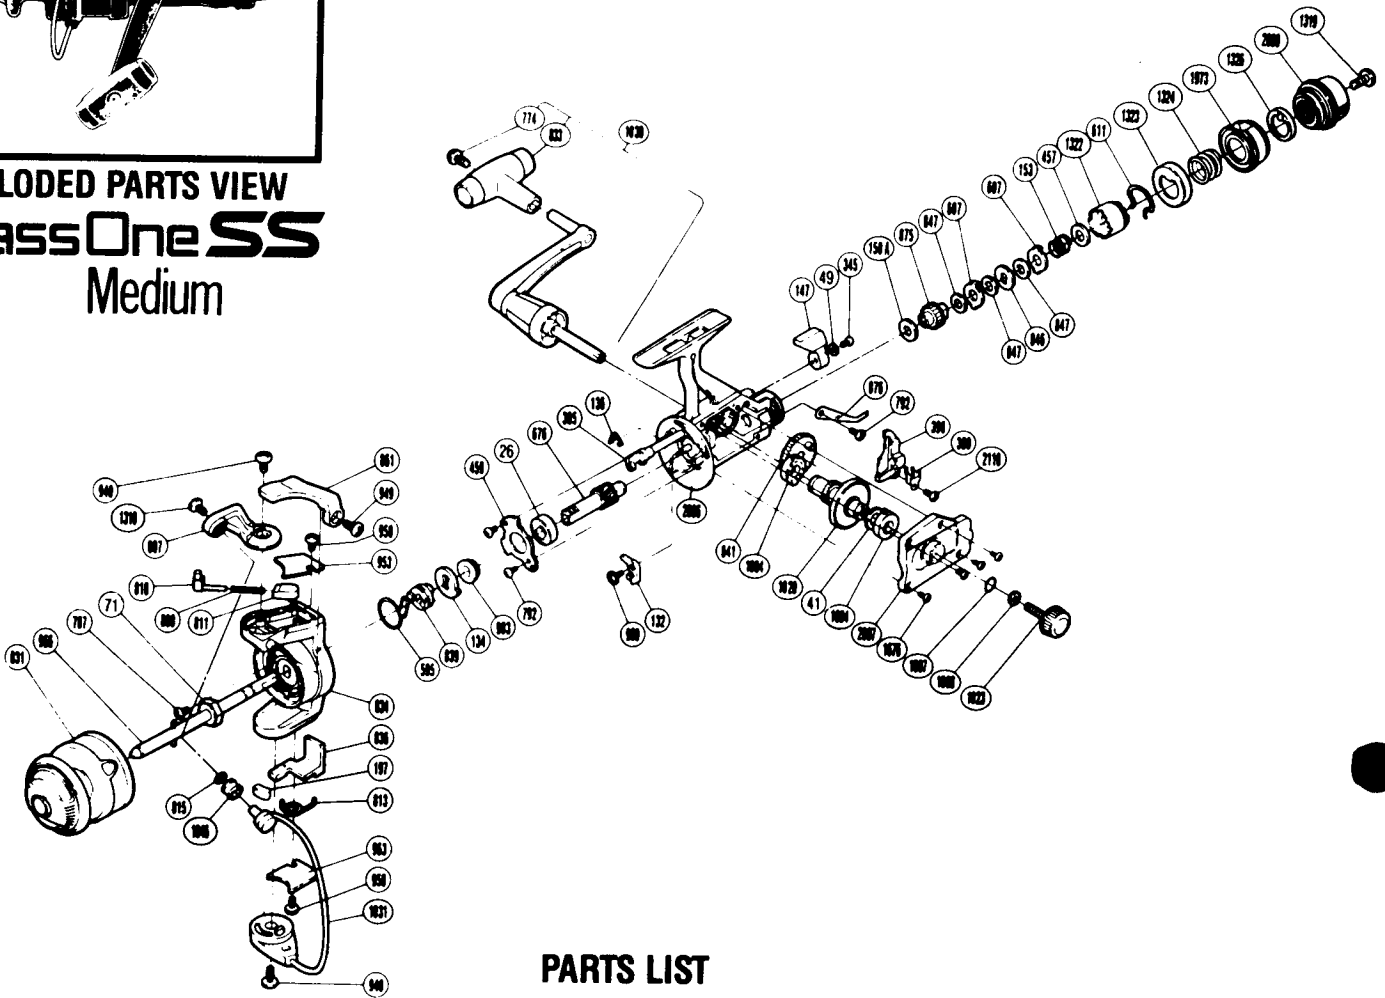

EXPLODED PARTS VIEW
Bass One SS
Medium

**PARTS LIST****PART # DESCRIPTION**

RD 0026	Ball Bearing
RD 0041	Drive Gear Washer
RD 0049	Lock Washer
RD 0071	Rotor Nut
RD 0132	Anti-Reverse Pawl Assembly
RD 0134	Anti-Reverse Ratchet
RD 0136	Anti-Reverse Cam Spring
RD 0147	Anti-Reverse Lever
RD 150A	Drag Washer "C2" (White)
RD 0153	Drag (Coil) Spring
RD 0197	Bail Trip Slide Cam
RD 0345	Anti-Reverse Lever Screw
RD 0385	Anti-Reverse Cam
RD 0389	Oscillating Slider Retainer
RD 0390	Oscillating Slider
RD 0457	Drag Spring Washer "A"
RD 0459	Bearing Retainer
RD 0595	Anti-Reverse Pawl Spring
RD 0607	Eared Washer "B"
RD 0611	Hold Click Spring
RD 0676	Pinion Gear
RD 0774	Handle Knob Screw
RD 0787	Nut Lock Screw

PART # DESCRIPTION

RD 0792	Bearing Retainer Screw
RD 0807	Bail Arm
RD 0808	Bail Spring
RD 0810	Bail Spring Guide A
RD 0811	Bail Spring Guide B
RD 0813	Lever Spring
RD 0815	Line Roller Washer
RD 0831	Spool Assembly (Universal)
RD 0833	Handle Knob
RD 0834	Rotor
RD 0836	Bail Trip Lever
RD 0839	Anti-Reverse Spring Holder
RD 0841	Oscillating Gear
RD 0846	Key Washer "A"
RD 0847	Drag Washer "H1"
RD 0861	Quick-Fire II Trigger
RD 0875	Drag Shift
RD 0876	Drag Click
RD 0903	Pinion Spacer
RD 0940	Bail Trip Cam Screw
RD 0949	Trigger Screw
RD 0953	Bail Spring Cover
RD 0958	Bail Trip Cover Screw

PART # DESCRIPTION

RD 0963	Bail Trip Cover
RD 0966	Main Shaft
RD 0999	Anti-Reverse Pawl Screw
RD 1004	Bushing A
RD 1007	Lock Washer Retainer
RD 1008	Handle Lock Washer
RD 1020	Drive Gear
RD 1023	Handle Screw Cap
RD 1030	Handle Assembly
RD 1031	Bail Assembly
RD 1046	Sic Ceramic Roller
RD 1310	Line Roller Screw
RD 1319	Drag Knob Screw
RD 1322	Pressure Screw
RD 1323	Pre-Set Spring Cover
RD 1324	Pre-Set Spring
RD 1326	Pre-Set Cam
RD 1676	Side Cover Screw
RD 1973	Pre-Set Ring
RD 2006	Body
RD 2007	Side Cover
RD 2008	Drag Knob
RD 2110	Slider Retainer Screw