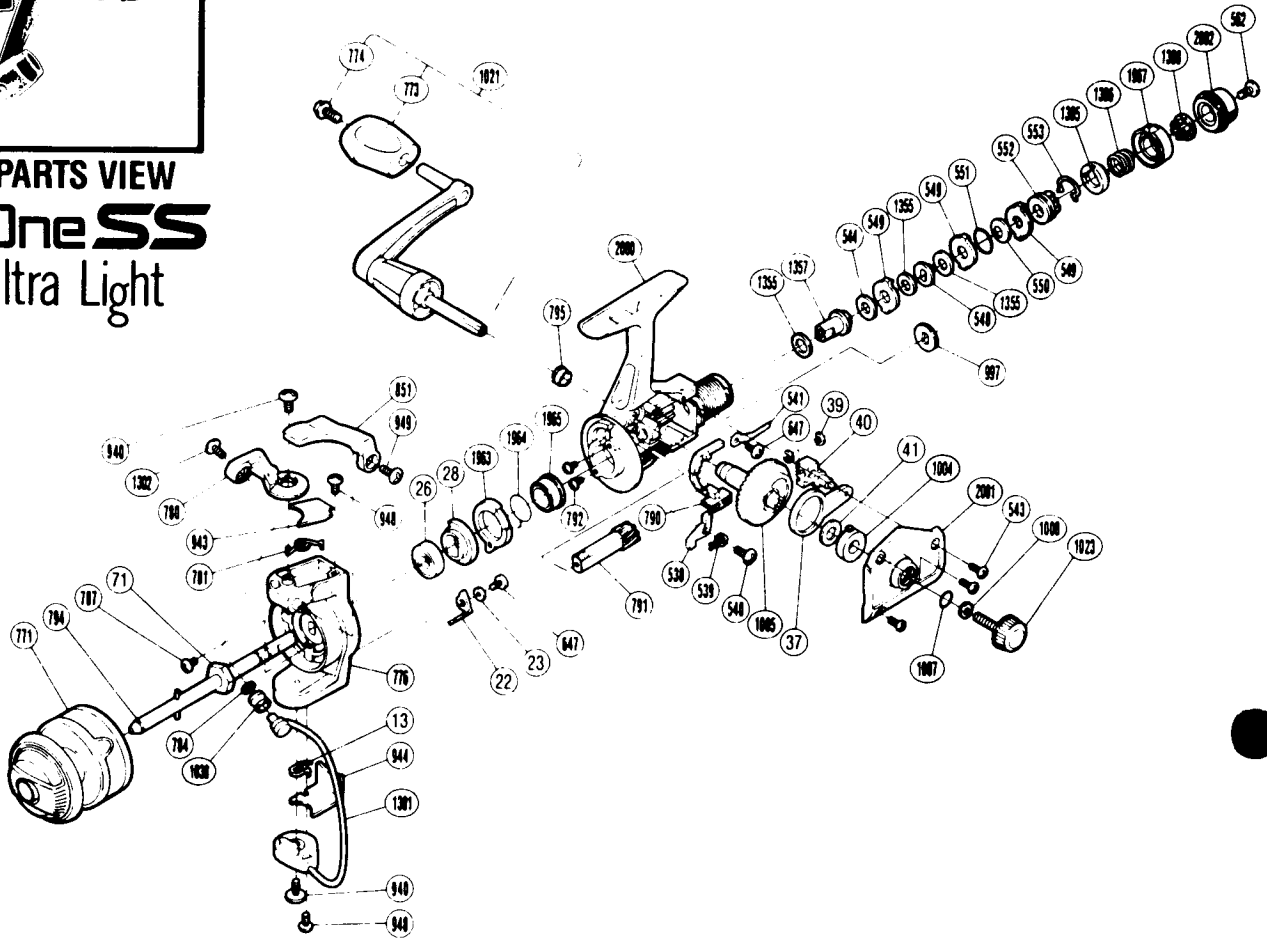

**EXPLODED PARTS VIEW**  
**Bass One SS**  
 Ultra Light

**PARTS LIST**

**PART # DESCRIPTION**

RD 0013	(Trip) Lever Spring
RD 0022	(Bail) Trip Lever
RD 0023	Trip Lever Spacer
RD 0026	Ball Bearing
RD 0028	Anti-Reverse Ratchet
RD 0037	Oscillating Arm
RD 0039	"C" Lock
RD 0040	Oscillating Block
RD 0041	Drive Gear Washer
RD 0071	Rotor Nut
RD 0538	Anti-Reverse Pawl
RD 0539	Anti-Reverse Pawl Spring
RD 0540	Anti-Reverse Pawl Screw
RD 0541	Drag Click
RD 0543	Side Cover Screw (B)
RD 0544	Drag Washer "C2" (White)
RD 0548	Key Washer "A"
RD 0549	Eared Washer "B"
RD 0550	Coned Disc Spring
RD 0551	"O" Ring
RD 0552	Pressure Screw
RD 0553	Hold Click Spring

**PART # DESCRIPTION**

RD 0562	Drag Programmer Screw
RD 0647	Nut Lock Screw
RD 0771	Spool Assembly
RD 0773	Handle Knob
RD 0774	Handle Knob Screw
RD 0776	Rotor
RD 0780	Bail Arm
RD 0781	Bail Spring
RD 0784	Line Roller Washer
RD 0787	Nut Lock Screw
RD 0790	Anti-Reverse Switch (Black)
RD 0791	Pinion Gear
RD 0792	Bearing Retainer Screw
RD 0794	Main Shaft
RD 0795	Bushing B
RD 0851	Quick-Fire II Trigger
RD 0940	Bail Trip Cam Screw
RD 0943	Bail Spring Cover
RD 0944	Bail Trip Cover
RD 0948	Bail Trip Cover Screw
RD 0949	Trigger Screw
RD 0997	Click Gear

**PART # DESCRIPTION**

RD 1004	Bushing A
RD 1005	Drive Gear
RD 1007	Lock Washer Retainer
RD 1008	Handle Lock Washer
RD 1021	Handle Assembly
RD 1023	Handle Screw Cap
RD 1038	Sic Ceramic Roller
RD 1301	Bail Assembly
RD 1302	Line Roller Screw
RD 1305	Pre-Set Spring Cover
RD 1306	Pre-Set Spring
RD 1308	Pre-Set Cam
RD 1355	Drag Washer "C1"
RD 1357	Drag Shaft
RD 1963	Anti-Reverse Lock Out
RD 1964	Anti-Reverse Lock Out Spring
RD 1965	Pinion Spacer
RD 1967	Pre-Set Ring
RD 2000	Body
RD 2001	Side Cover
RD 2002	Drag Knob