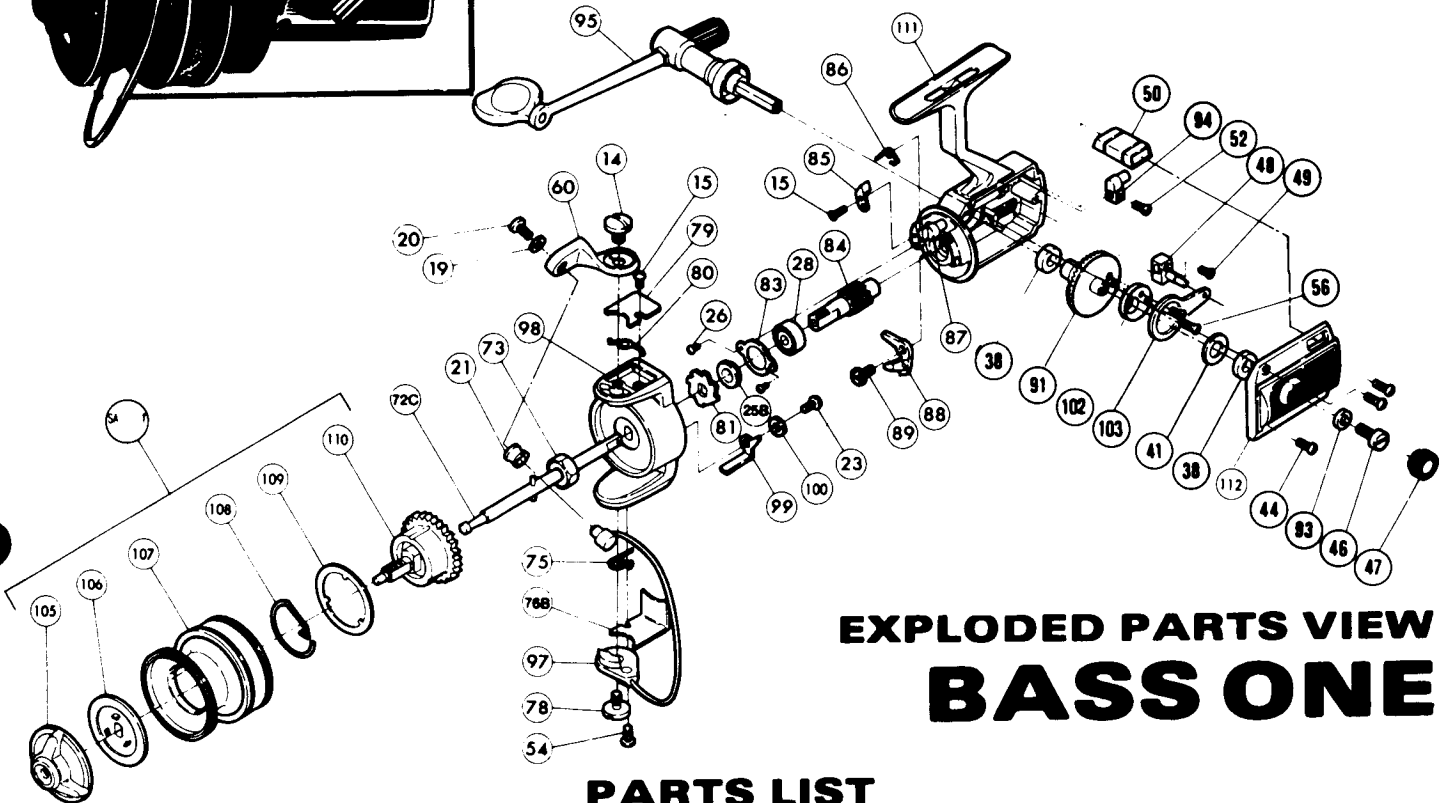

SHIMANO®

1987 REPAIR MANUAL BASS ONE

Shimano American Corporation, One Shimano Dr.
Irvine, CA 92718

TO ORDER:

This reel belongs to the "KX, Bass-1" series.
Please order parts using the abbreviation
"KXB" and the part number.

EXPLODED PARTS VIEW BASS ONE

PARTS LIST

PART # DESCRIPTION

14 Bail Mount Screw
15 Bail Spring Cover Screw
19 Line Guide Lock Washer
20 Line Guide Screw
21 Roller Line Guide
23 Trip Lever Screw
25B Anti Reverse Spacer
26 Bearing Lock Screw
28 Ball Bearing
38 Drive Gear Bushing
41 Thrust Washer
44 Side Plate Screw
46 Handle Retainer Screw
47 Dust Cap
48 Oscillation Block
49 Oscillation Block Screw
50 Anti Reverse Switch
52 Actuator Screw
54 Trip Lever Cover Screw

PART # DESCRIPTION

56 Oscillation Disk Screw
60 Bail Mount
72C Spool Axle
73 Rotor Nut
75 Trip Lever Spring
76B Trip Lever Cover
78 Bail Wire Screw
79 Bail Spring Cover
80 Bail Spring
81 Anti Reverse Ratchet
83 Bearing Lock
84 Pinion Gear
85 Trip Cam
86 Anti Reverse Shaft Spring
87 Anti Reverse Shaft
88 Anti Reverse Dog
89 Anti Reverse Dog Screw

PART # DESCRIPTION

91 Drive Gear
93 Handle Screw Lock Washer
94 Anti Reverse Actuator
95 Handle
97 Bail Wire
98 Rotor
99 Trip Lever
100 Trip Lever Spacer
102 Oscillation Disk
103 Oscillation Guide
105 Drag Adjusting Knob
106 Drag Disk
107 Spool Shell
108 Click Spring
109 Base Drag Washer
110 Spool Spindle
111 Housing
112 Side Plate
SABASS 1 Complete Spool Assembly