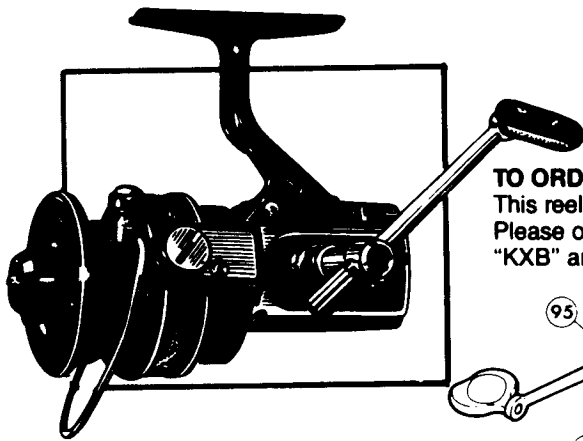

SHIMANO®

1987 REPAIR MANUAL BASS ONE

Shimano American Corporation, One Shimano Dr.
Irvine, CA 92718

TO ORDER:

This reel belongs to the "KX, Bass-1" series.
Please order parts using the abbreviation
"KXB" and the part number.

EXPLODED PARTS VIEW BASS ONE

PARTS LIST

PART # DESCRIPTION

14 Bail Mount Screw
15 Bail Spring Cover Screw
19 Line Guide Lock Washer
20 Line Guide Screw
21 Roller Line Guide
23 Trip Lever Screw
25B Anti Reverse Spacer
26 Bearing Lock Screw
28 Ball Bearing
38 Drive Gear Bushing
41 Thrust Washer
44 Side Plate Screw
46 Handle Retainer Screw
47 Dust Cap
48 Oscillation Block
49 Oscillation Block Screw
50 Anti Reverse Switch
52 Actuator Screw
54 Trip Lever Cover Screw

PART # DESCRIPTION

56 Oscillation Disk Screw
60 Bail Mount
72C Spool Axle
73 Rotor Nut
75 Trip Lever Spring
76B Trip Lever Cover
78 Bail Wire Screw
79 Bail Spring Cover
80 Bail Spring
81 Anti Reverse Ratchet
83 Bearing Lock
84 Pinion Gear
85 Trip Cam
86 Anti Reverse Shaft Spring
87 Anti Reverse Shaft
88 Anti Reverse Dog
89 Anti Reverse Dog Screw

PART # DESCRIPTION

91 Drive Gear
93 Handle Screw Lock Washer
94 Anti Reverse Actuator
95 Handle
97 Bail Wire
98 Rotor
99 Trip Lever
100 Trip Lever Spacer
102 Oscillation Disk
103 Oscillation Guide
105 Drag Adjusting Knob
106 Drag Disk
107 Spool Shell
108 Click Spring
109 Base Drag Washer
110 Spool Spindle
111 Housing
112 Side Plate
SABASS 1 Complete Spool Assembly