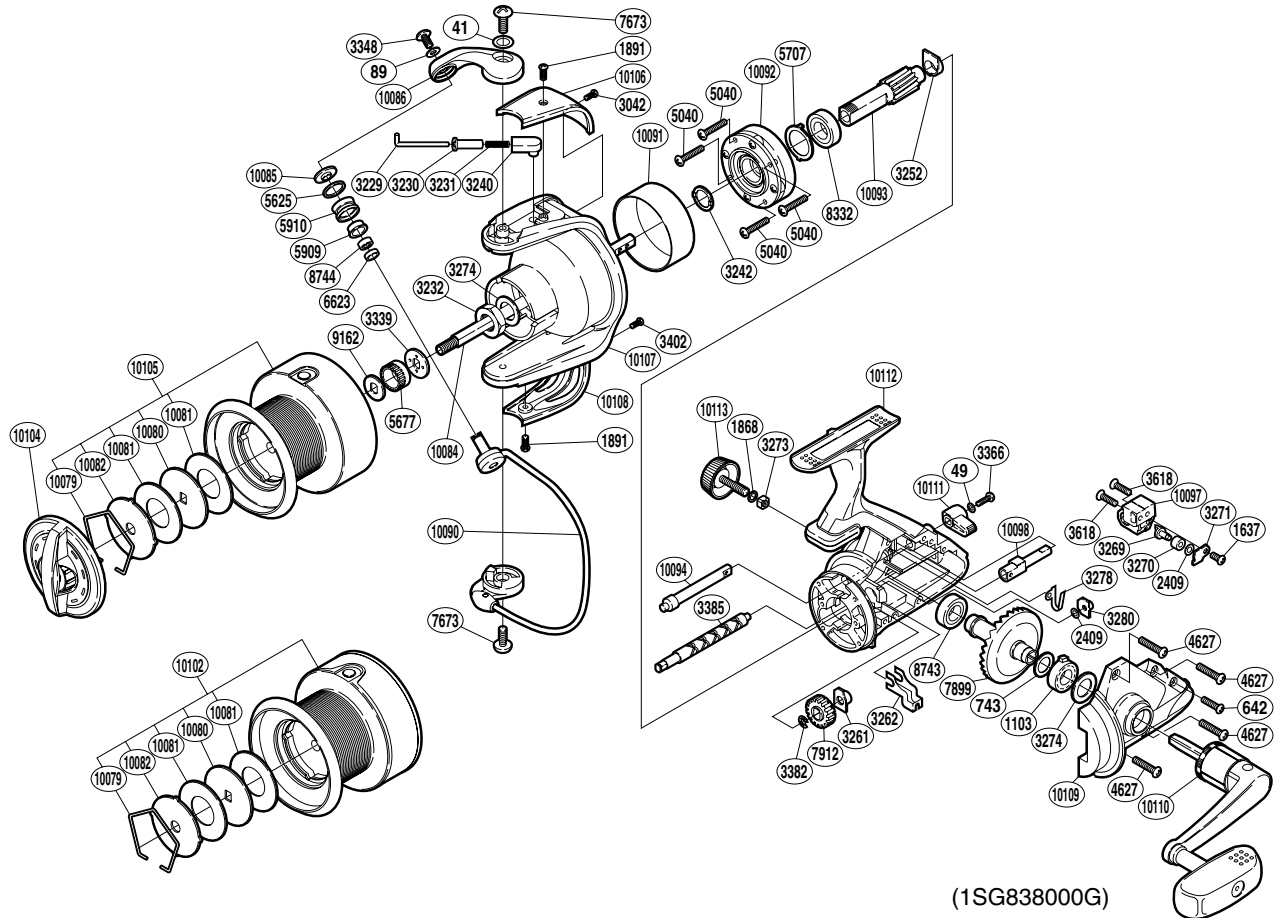

SHIMANO®

BIOMASTER A-RB

BIO-8000XTA

(1SG83800G)

Part No.	Description	Part No.	Description	Part No.	Description
RD 0041	Washer	RD 3280	Worm Bushing (rear)	RD10081	Drag Washer
RD 0049	Lock Washer	RD 3339	Spool Support B	RD10082	Eared Washer
RD 0089	Lock Washer	RD 3348	Screw	RD10084	Main Shaft
RD 0642	Screw	RD 3366	Screw	RD10085	Line Roller Washer
RD 0743	Washer	RD 3382	E Lock	RD10086	Bail Arm
RD 1103	Bushing	RD 3385	Worm Shaft	RD10090	Bail Assembly
RD 1637	Screw	RD 3402	Screw	RD10091	Roller Clutch Ring
RD 1868	Handle Lock Washer	RD 3618	Screw	RD10092	Roller Clutch Assembly
RD 1891	Screw	RD 4627	Screw	RD10093	Pinion Gear
RD 2409	Spacer	RD 5040	Screw	RD10094	Anti-Reverse Cam
RD 3229	Bail Spring Guide A	RD 5625	Line Roller Spacer	RD10097	Oscillating Slider
RD 3230	Bail Spring Bushing	RD 5677	Spool Support A	RD10098	Anti-Reverse Lever Shaft
RD 3231	Bail Spring	RD 5707	Bearing Washer	RD10104	Drag Knob
RD 3232	Rotor Nut	RD 5909	Line Roller Bushing	RD10105	Spool Assembly
RD 3240	Bail Spring Guide B	RD 5910	Line Roller	RD10106	Bail Spring Cover
RD 3242	Rotor Washer	RD 6623	Bearing Spacer	RD10107	Rotor
RD 3252	Bushing	RD 7673	Screw	RD10108	Bail Hold Support Guard
RD 3261	Worm Bushing (front)	RD 7899	Drive Gear	RD10109	Side Cover
RD 3262	Worm Shaft Retainer	RD 7912	Idle Gear	RD10110	Handle Assembly
RD 3269	Oscillating Pawl	RD 8332	Ball Bearing	RD10111	Anti-Reverse Lever
RD 3270	Oscillating Slider Bushing	RD 8743	Ball Bearing	RD10112	Body
RD 3271	Oscillating Pawl Cover	RD 8744	Ball Bearing	RD10113	Handle Screw Cap
RD 3273	Handle Screw Lock	RD 9162	Spool washer		
RD 3274	Spacer	RD10079	Drag Washers Retainer		
RD 3278	Anti-Reverse Cam Spring	RD10080	Key Washer	RD10102	Spare Spool Assembly