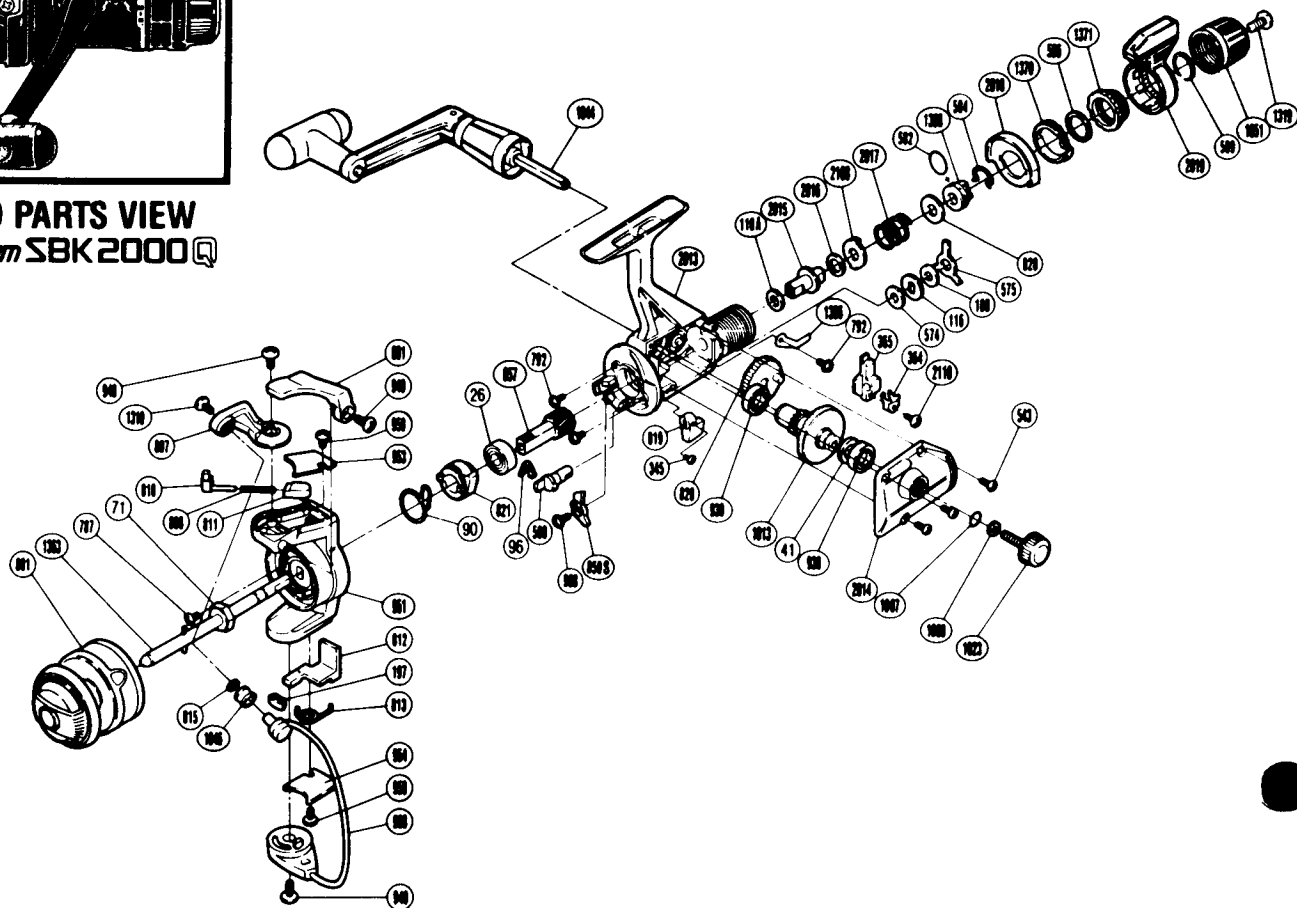

EXPLODED PARTS VIEW

Black Magnum SBK 2000

PARTS LIST

PART # DESCRIPTION

RD 0026	Ball Bearing
RD 0041	Drive Gear Washer
RD 0071	Rotor Nut
RD 0090	Anti-Reverse Pawl Spring
RD 0096	Anti-Reverse Cam Spring
RD 0108	Drag Washer "C(1)" (Black)
RD 0110A	Drag Washer "D2" (White)
RD 0116	Click Gear
RD 0197	Bail Trip Slide Cam
RD 0345	Anti-Reverse Lever Screw
RD 0364	Oscillating Slider Retainer
RD 0365	Oscillating Slider
RD 0543	Side Cover Screw (B)
RD 0569	Anti-Reverse Cam
RD 0574	Drag Washer "C2" (White)
RD 0575	Eared Washer "BF"
RD 0582	"O" Ring
RD 0584	Hold Click Spring
RD 0586	Fightin' Pressure Screw Washer
RD 0589	Lever Hold Spring
RD 0657	Pinion Gear
RD 0787	Nut Lock Screw
RD 0792	Bearing Retainer Screw

PART # DESCRIPTION

RD 0801	Spool Assembly (Universal)
RD 0807	Bail Arm
RD 0808	Bail Spring
RD 0810	Bail Spring Guide A
RD 0811	Bail Spring Guide B
RD 0812	Bail Trip Lever
RD 0813	Lever Spring
RD 0815	Line Roller Washer
RD 0819	Anti-Reverse Lever (Black)
RD 0820	Oscillating Gear
RD 0821	Anti-Reverse Ratchet
RD 0828	Drag Spring Washer "A"
RD 0850S	Anti-Reverse Pawl
RD 0861	Quick-Fire II Trigger
RD 0930	Ball Bearing
RD 0940	Bail Trip Cam Screw
RD 0949	Trigger Screw
RD 0951	Rotor
RD 0953	Bail Spring Cover
RD 0954	Bail Trip Cover
RD 0958	Bail Trip Cover Screw
RD 0968	Bail Assembly
RD 0998	Anti-Reverse Pawl Screw

PART # DESCRIPTION

RD 1007	Lock Washer Retainer
RD 1008	Handle Lock Washer
RD 1013	Drive Gear
RD 1023	Handle Screw Cap
RD 1044	Handle Assembly
RD 1046	Sic Ceramic Roller
RD 1051	Drag Knob
RD 1310	Line Roller Screw
RD 1319	Drag Knob Screw
RD 1363	Main Shaft
RD 1366	Drag Click
RD 1368	Pressure Screw
RD 1370	Lever Click Gear
RD 1371	Fightin' Pressure Screw
RD 2013	Body
RD 2014	Side Cover
RD 2015	Drag Shaft
RD 2016	Drag Washer "H2" (White)
RD 2017	Drag Coil Spring
RD 2018	Lever Quadrant
RD 2019	Fightin' Drag II Lever
RD 2108	Eared Washer "B"
RD 2110	Slider Retainer Screw