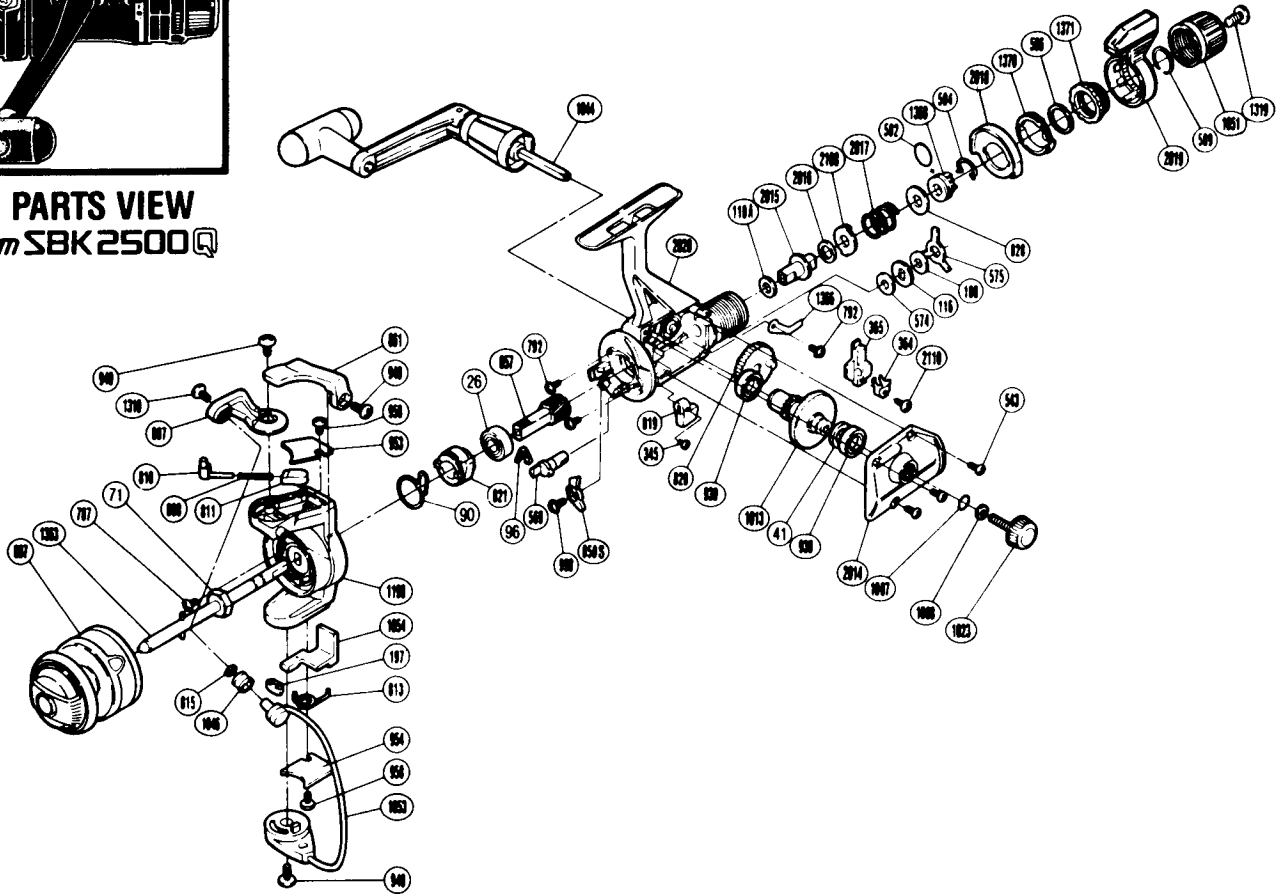

EXPLODED PARTS VIEW
Black Magnum SBK 2500

PARTS LIST

PART # DESCRIPTION

RD 0026	Ball Bearing
RD 0041	Drive Gear Washer
RD 0071	Rotor Nut
RD 0090	Anti-Reverse Pawl Spring
RD 0096	Anti-Reverse Cam Spring
RD 0108	Drag Washer "C(1)" (Black)
RD 0110A	Drag Washer "D2" (White)
RD 0116	Click Gear
RD 0197	Bail Trip Slide Cam
RD 0345	Anti-Reverse Lever Screw
RD 0364	Oscillating Slider Retainer
RD 0365	Oscillating Slider
RD 0543	Side Cover Screw (B)
RD 0569	Anti-Reverse Cam
RD 0574	Drag Washer "C2" (White)
RD 0575	Eared Washer "BF"
RD 0582	"O" Ring
RD 0584	Hold Click Spring
RD 0586	Fightin' Pressure Screw Washer
RD 0589	Lever Hold Spring
RD 0657	Pinion Gear
RD 0787	Nut Lock Screw
RD 0792	Bearing Retainer Screw

PART # DESCRIPTION

RD 0807	Bail Arm
RD 0808	Bail Spring
RD 0810	Bail Spring Guide A
RD 0811	Bail Spring Guide B
RD 0813	Lever Spring
RD 0815	Line Roller Washer
RD 0819	Anti-Reverse Lever (Black)
RD 0820	Oscillating Gear
RD 0821	Anti-Reverse Ratchet
RD 0828	Drag Spring Washer "A"
RD 0850S	Anti-Reverse Pawl
RD 0861	Quick-Fire II Trigger
RD 0897	Spool Assembly (Universal)
RD 0930	Ball Bearing
RD 0940	Bail Trip Cam Screw
RD 0949	Trigger Screw
RD 0953	Bail Spring Cover
RD 0954	Bail Trip Cover
RD 0958	Bail Trip Cover Screw
RD 0998	Anti-Reverse Pawl Screw
RD 1007	Lock Washer Retainer
RD 1008	Handle Lock Washer
RD 1013	Drive Gear

PART # DESCRIPTION

RD 1023	Handle Screw Cap
RD 1044	Handle Assembly
RD 1046	Sic Ceramic Roller
RD 1051	Drag Knob
RD 1053	Bail Assembly
RD 1054	Bail Trip Lever
RD 1199	Rotor
RD 1310	Line Roller Screw
RD 1319	Drag Knob Screw
RD 1363	Main Shaft
RD 1366	Drag Click
RD 1368	Pressure Screw
RD 1370	Lever Click Gear
RD 1371	Fightin' Pressure Screw
RD 2014	Side Cover
RD 2015	Drag Shaft
RD 2016	Drag Washer "H2" (White)
RD 2017	Drag Coil Spring
RD 2018	Lever Quadrant
RD 2019	Fightin' Drag II Lever
RD 2020	Body
RD 2108	Eared Washer "B"
RD 2110	Slider Retainer Screw