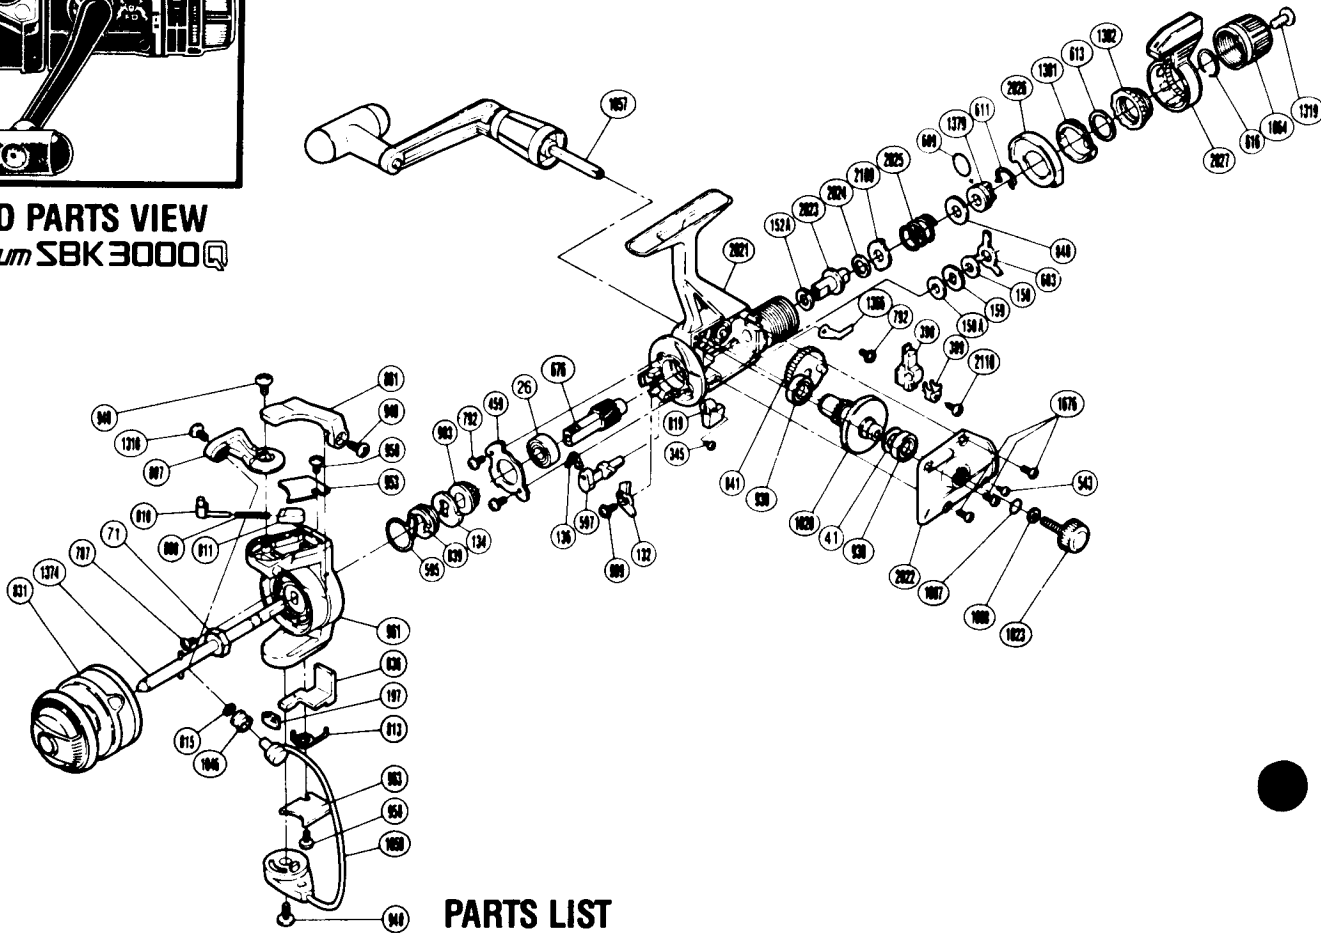

EXPLODED PARTS VIEW

Black Magnum SBK 3000

PARTS LIST

PART # DESCRIPTION

RD 0026	Ball Bearing
RD 0041	Drive Gear Washer
RD 0071	Rotor Nut
RD 0132	Anti-Reverse Pawl Assembly
RD 0134	Anti-Reverse Ratchet
RD 0136	Anti-Reverse Cam Spring
RD 0150	Drag Washer "C1" (Black)
RD 0150A	Drag Washer "C2" (White)
RD 0152A	Drag Washer "D2" (White)
RD 0159	Click Gear
RD 0197	Bail Trip Slide Cam
RD 0345	Anti-Reverse Lever Screw
RD 0389	Oscillating Slider Retainer
RD 0390	Oscillating Slider
RD 0459	Bearing Retainer
RD 0543	Side Cover Screw (B)
RD 0595	Anti-Reverse Pawl Spring
RD 0597	Anti-Reverse Cam
RD 0603	Eared Washer "BF"
RD 0609	"O" Ring
RD 0611	Hold Click Spring
RD 0613	Fightin' Pressure Screw Washer
RD 0616	Lever Hold Spring
RD 0676	Pinion Gear

PART # DESCRIPTION

RD 0787	Nut Lock Screw
RD 0792	Bearing Retainer Screw
RD 0807	Bail Arm
RD 0808	Bail Spring
RD 0810	Bail Spring Guide A
RD 0811	Bail Spring Guide B
RD 0813	Lever Spring
RD 0815	Line Roller Washer
RD 0819	Anti-Reverse Lever (Black)
RD 0831	Spool Assembly (Universal)
RD 0836	Bail Trip Lever
RD 0839	Anti-Reverse Spring Holder
RD 0841	Oscillating Gear
RD 0848	Drag Spring Washer "A"
RD 0861	Quick-Fire II Trigger
RD 0903	Pinion Spacer
RD 0930	Ball Bearing
RD 0940	Bail Trip Cam Screw
RD 0949	Trigger Screw
RD 0953	Bail Spring Cover
RD 0958	Bail Trip Cover Screw
RD 0961	Rotor
RD 0963	Bail Trip Cover
RD 0999	Anti-Reverse Pawl Screw
RD 1007	Lock Washer Retainer

PART # DESCRIPTION

RD 1008	Handle Lock Washer
RD 1020	Drive Gear
RD 1023	Handle Screw Cap
RD 1046	Sic Ceramic Roller
RD 1057	Handle Assembly
RD 1059	Bail Assembly
RD 1064	Drag Knob
RD 1310	Line Roller Screw
RD 1319	Drag Knob Screw
RD 1366	Drag Click
RD 1374	Main Shaft
RD 1379	Pressure Screw
RD 1381	Lever Click Gear
RD 1382	Fightin' Pressure Screw
RD 1676	Side Cover Screw
RD 2021	Body
RD 2022	Side Cover
RD 2023	Drag Shaft
RD 2024	Drag Washer "H2" (White)
RD 2025	Drag Coil Spring
RD 2026	Lever Quadrant
RD 2027	Fightin' Drag II Lever
RD 2109	Eared Washer "B"
RD 2110	Slider Retainer Screw