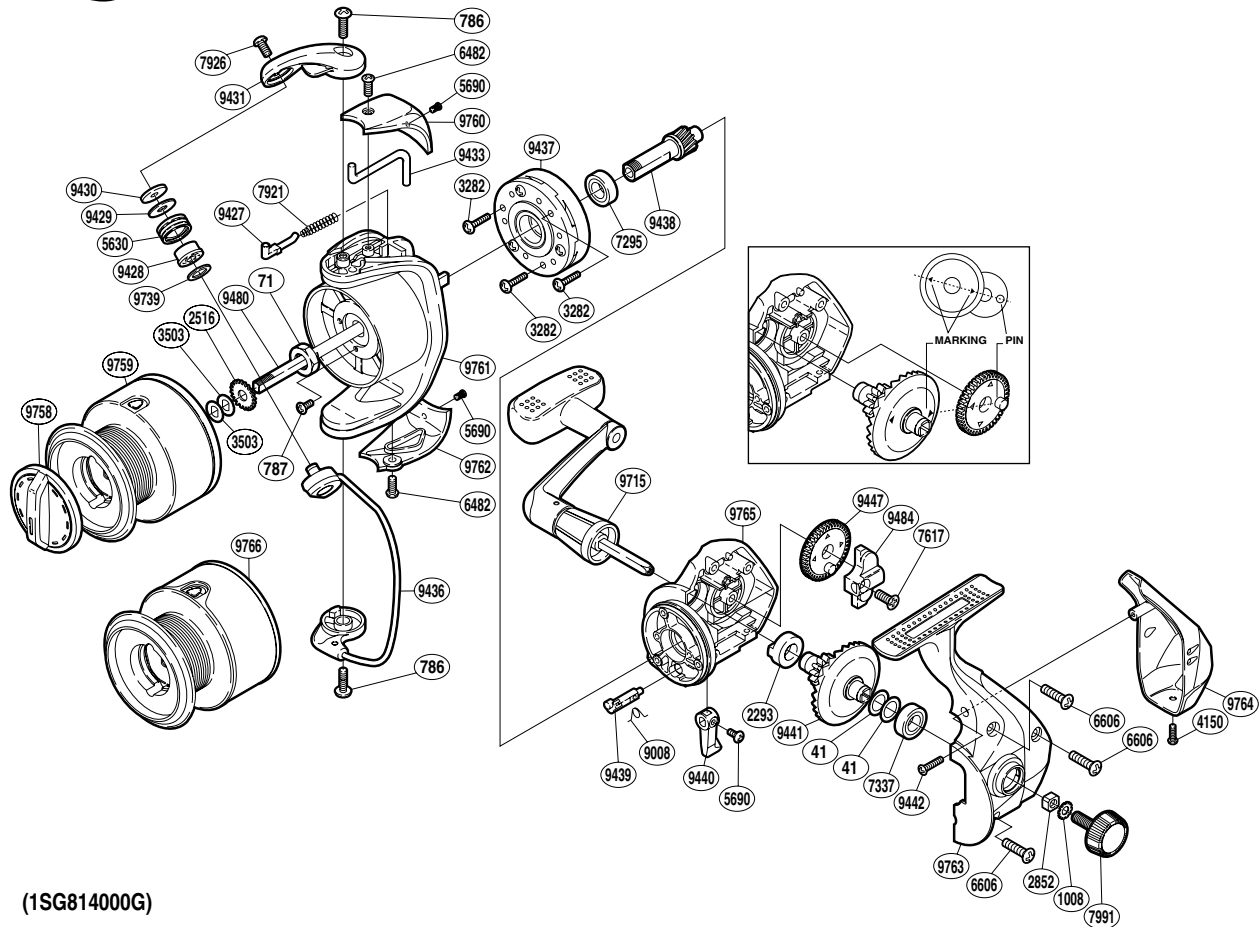

SHIMANO®

CATANA

CAT-4000FA

(1SG814000G)

Part No.	Description	Part No.	Description	Part No.	Description
RD 0041	Washer	RD 7617	Screw	RD 9442	Screw
RD 0071	Rotor Nut	RD 7921	Bail Spring	RD 9447	Oscillating Gear
RD 0786	Screw	RD 7926	Screw	RD 9480	Main Shaft
RD 0787	Screw	RD 7991	Handle Screw Cap	RD 9484	Oscillating Slider
RD 1008	Handle Lock Washer	RD 9008	Anti-Reverse Cam Spring	RD 9715	Handle Assembly
RD 2293	Drive Gear Bushing	RD 9427	Bail Spring Guide	RD 9739	Bearing Spacer
RD 2516	Spool Support	RD 9428	Line Roller Bushing	RD 9758	Drag Knob
RD 2852	Handle Screw Lock	RD 9429	Line Roller Spacer	RD 9759	Spool Assembly
RD 3282	Screw	RD 9430	Line Roller Washer	RD 9760	Bail Spring Cover
RD 3503	Spool Washer	RD 9431	Bail Arm	RD 9761	Rotor
RD 4150	Screw	RD 9433	Bail Trip Lever	RD 9762	Bail Hold Support Guard
RD 5630	Line Roller	RD 9436	Bail Assembly	RD 9763	Side Cover
RD 5690	Screw	RD 9437	Roller Clutch Assembly	RD 9764	Rear Protector
RD 6482	Screw	RD 9438	Pinion Gear	RD 9765	Body
RD 6606	Screw	RD 9439	Anti-Reverse Cam		
RD 7295	Ball Bearing	RD 9440	Anti-Reverse Lever		
RD 7337	Ball Bearing	RD 9441	Drive Gear	RD 9766	Spare Spool Assembly