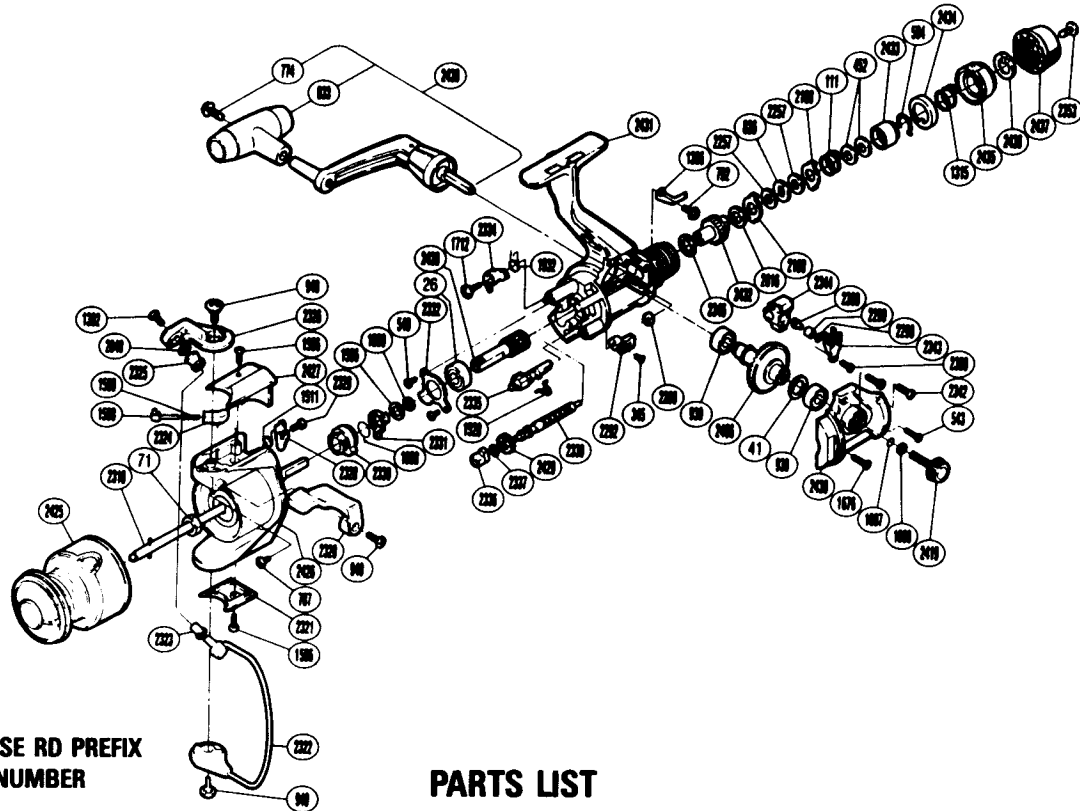

EXPLODED PARTS VIEW

SHIMANO®

1990 REPAIR MANUAL

Shimano American Corporation, One Shimano Dr.
Irvine, CA 92718

TO ORDER: USE RD PREFIX
WITH PART NUMBER

PARTS LIST

RD #	DESCRIPTION	RD #	DESCRIPTION	RD #	DESCRIPTION
0026	Ball Bearing	1676	Side Cover Screw	2332	Bearing Retainer
0041	Drive Gear Washer	1712	Anti-Reverse Pawl Screw	2334	Anti-Reverse Pawl
0071	Rotor Nut	1888	Anti-Reverse Lock Out Spring	2335	Anti-Reverse Cam
0111	Drag (Coil) Spring	1890	Bushing Washer	2336	Worm Bearing (Front)
0345	Anti-Reverse Lever Screw	1932	Anti-Reverse Pawl Spring	2337	Worm Shaft Spacer
0452	Drag Spring Washer "A"	2016	Drag Washer "H2" (White)	2339	Worm Shaft
0540	Anti-Reverse Pawl Screw	2048	Line Roller Washer	2342	Side Cover Screw (B)
0543	Side Cover Screw (B)	2108	Eared Washer "B"	2343	Oscillating Slider Retainer
0584	Hold Click Spring	2257	Drag Washer "H1"	2344	Oscillating Slider
0774	Handle Knob Screw	2288	Worm Bearing	2346	Drag Washer "C2" (White)
0787	Nut Lock Screw	2292	Anti-Reverse Lever	2353	Drag Programmer Screw
0792	Bearing Retainer Screw	2298	Spacer	2406	Drive Gear
0826	Key Washer "A"	2299	Oscillating Slider Bushing	2419	Handle Screw Cap
0833	Handle Knob	2300	Oscillating Pawl	2425	Spool Assembly
0930	Ball Bearing	2309	Slider Retainer Screw	2426	Rotor
0940	Bail Trip Cam Screw	2318	Main Shaft	2427	Bail Spring Cover
0949	Trigger Screw	2320	Quick-Fire II Trigger	2428	Pinion Gear
1007	Lock Washer Retainer	2321	Rotor Side Cover	2429	Idle Gear
1008	Handle Lock Washer	2322	Bail Assembly	2430	Side Cover
1302	Line Roller Screw	2323	Line Roller Bushing	2431	Body
1315	Pre-Set Spring	2324	Bail Spring Guide (B)	2432	Drag Shaft
1366	Drag Click	2325	Sic Ceramic Roller	2433	Pressure Screw
1506	Bail Spring Cover Screw	2326	Arm Cam	2434	Pre-Set Spring Cover
1508	Bail Spring Guide A	2328	Bail Trip Lever	2435	Pre-Set Ring
1509	Bail Spring	2329	Bail Trip Lever Screw	2436	Pre-Set Cam
1511	Lever Spring	2330	Anti-Reverse Ratchet	2437	Drag Knob
1520	Anti-Reverse Cam Spring	2331	Anti-Reverse Lock Out	2438	Handle Assembly
1596	Bushing Washer				

Prices and specifications subject to change without notice.

1/1990