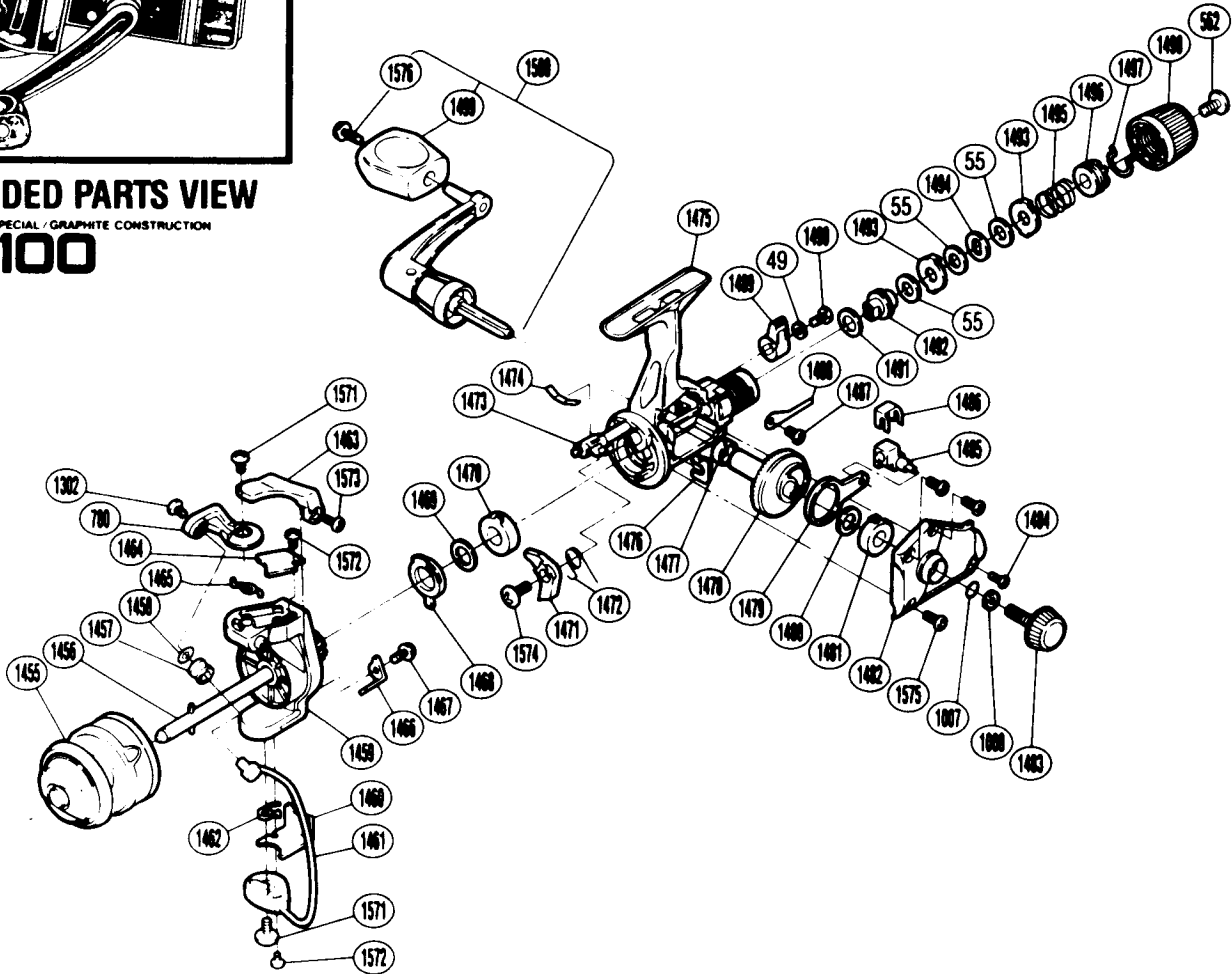

EXPLODED PARTS VIEW

ULTRA LIGHT SPECIAL / GRAPHITE CONSTRUCTION

FX100