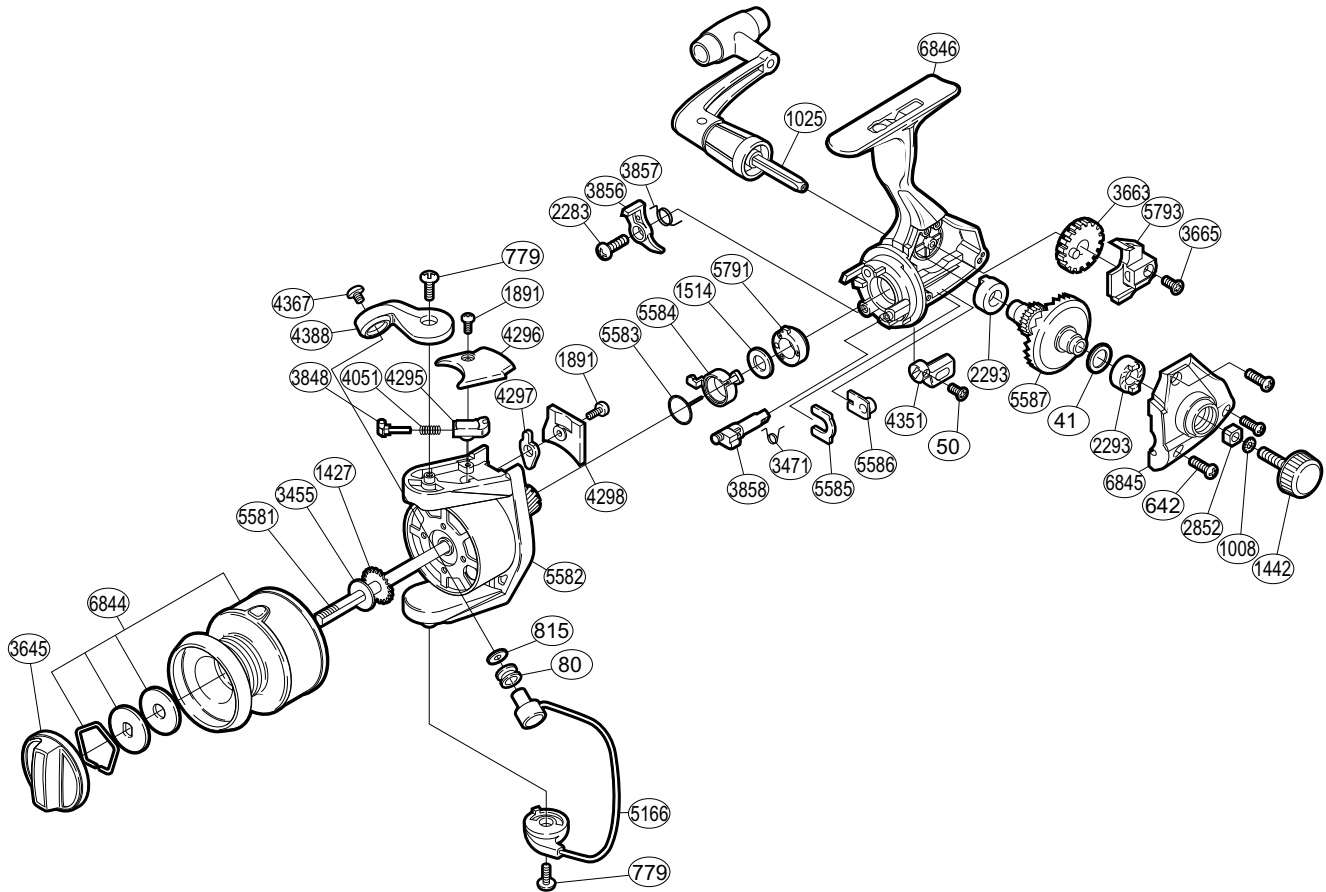

## FX®

### FX-1000FA

Part No.	Description	Part No.	Description	Part No.	Description
RD 0041	Drive Gear Washer	RD 3455	Spool Washer	RD 4367	Line Roller Screw
RD 0050	Anti-Reverse Lever Screw	RD 3471	Anti-Reverse Cam Spring	RD 4388	Bail Arm
RD 0080	Line Roller	RD 3645	Drag Knob	RD 5166	Bail Assembly
RD 0642	Side Cover Screw	RD 3663	Oscillating Gear	RD 5581	Main Shaft
RD 0779	Multi-Purpose Screw	RD 3665	Slider Retainer Screw	RD 5582	Rotor Assembly
RD 0815	Line Roller Washer	RD 3848	Bail Spring Guide (A)	RD 5583	Anti-Reverse Lock Out Spring
RD 1008	Handle Lock Washer	RD 3856	Anti-Reverse Pawl	RD 5584	Anti-Reverse Lock Out
RD 1025	Handle Assembly	RD 3857	Anti-Reverse Pawl Spring	RD 5585	Rotor Lock
RD 1427	Spool Support	RD 3858	Anti-Reverse Cam	RD 5586	Pinion Bushing (back)
RD 1442	Handle Screw Cap	RD 4051	Bail Spring	RD 5587	Drive Gear
RD 1514	Bushing Washer	RD 4295	Bail Spring Guide (B)	RD 5791	Bushing
RD 1891	Multi-Purpose Screw	RD 4296	Bail Spring Cover	RD 5793	Oscillating Slider
RD 2283	Anti-Reverse Pawl Screw	RD 4297	Bail Trip Lever	RD 6844	Spool Assembly
RD 2293	Drive Gear Bushing	RD 4298	Counterbalance Cover	RD 6845	Side Cover
RD 2852	Handle Screw Lock	RD 4351	Anti-Reverse Lever	RD 6846	Body