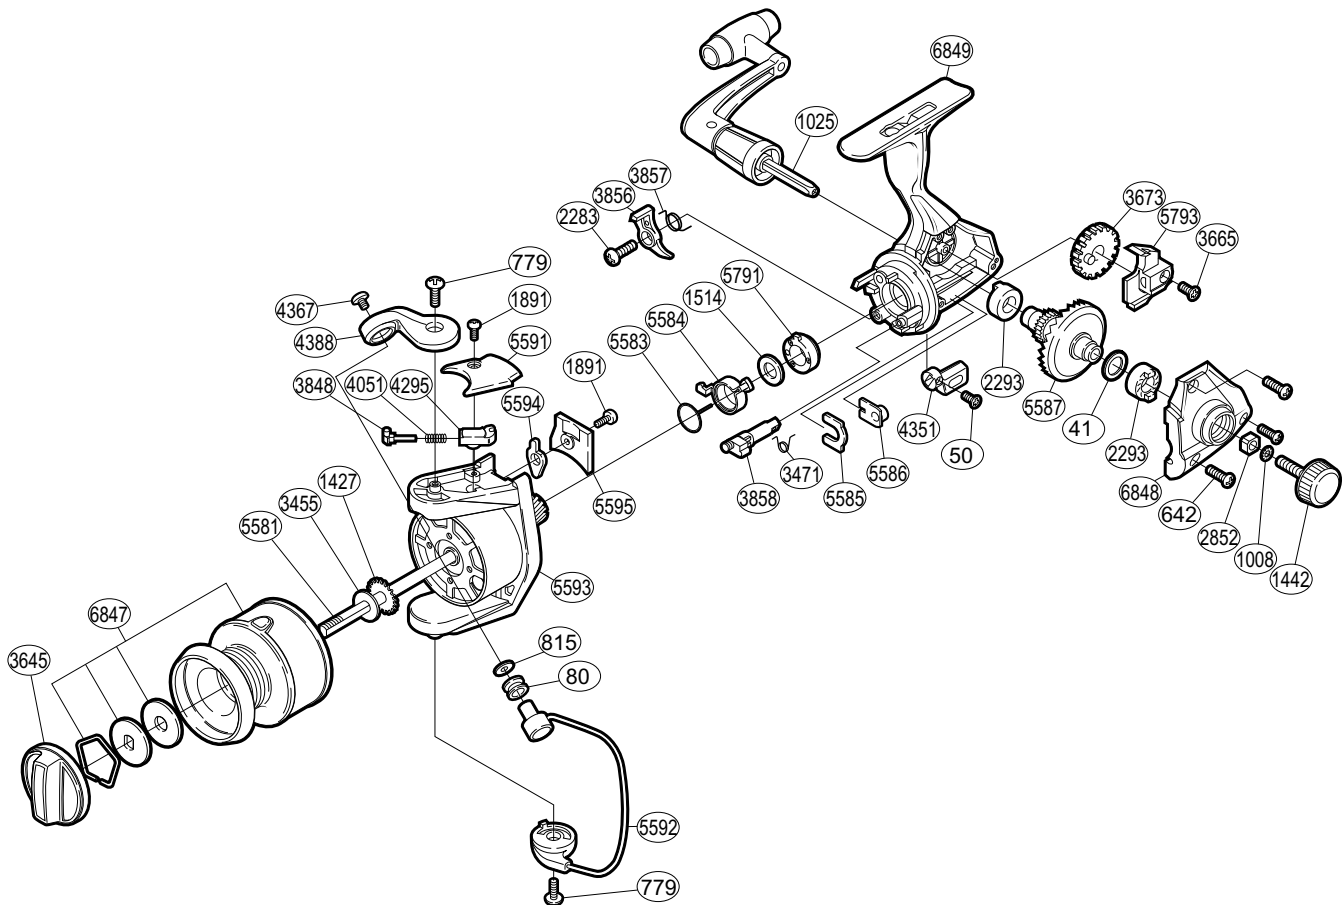

## FX®

### FX-2000FA

Part No.	Description	Part No.	Description	Part No.	Description
RD 0041	Drive Gear Washer	RD 3455	Spool Washer	RD 5583	Anti-Reverse Lock Out Spring
RD 0050	Anti-Reverse Lever Screw	RD 3471	Anti-Reverse Cam Spring	RD 5584	Anti-Reverse Lock Out
RD 0080	Line Roller	RD 3645	Drag Knob	RD 5585	Rotor Lock
RD 0642	Side Cover Screw	RD 3665	Slider Retainer Screw	RD 5586	Pinion Bushing (back)
RD 0779	Multi-Purpose Screw	RD 3673	Oscillating Gear	RD 5587	Drive Gear
RD 0815	Line Roller Washer	RD 3848	Bail Spring Guide (A)	RD 5591	Bail Spring Cover
RD 1008	Handle Lock Washer	RD 3856	Anti-Reverse Pawl	RD 5592	Bail Assembly
RD 1025	Handle Assembly	RD 3857	Anti-Reverse Pawl Spring	RD 5593	Rotor Assembly
RD 1427	Spool Support	RD 3858	Anti-Reverse Cam	RD 5594	Bail Trip Lever
RD 1442	Handle Screw Cap	RD 4051	Bail Spring	RD 5595	Counterbalance Cover
RD 1514	Bushing Washer	RD 4295	Bail Spring Guide (B)	RD 5791	Bushing
RD 1891	Multi-Purpose Screw	RD 4351	Anti-Reverse Lever	RD 5793	Oscillating Slider
RD 2283	Anti-Reverse Pawl Screw	RD 4367	Line Roller Screw	RD 6847	Spool Assembly
RD 2293	Drive Gear Bushing	RD 4388	Bail Arm	RD 6848	Side Cover
RD 2852	Handle Screw Lock	RD 5581	Main Shaft	RD 6849	Body