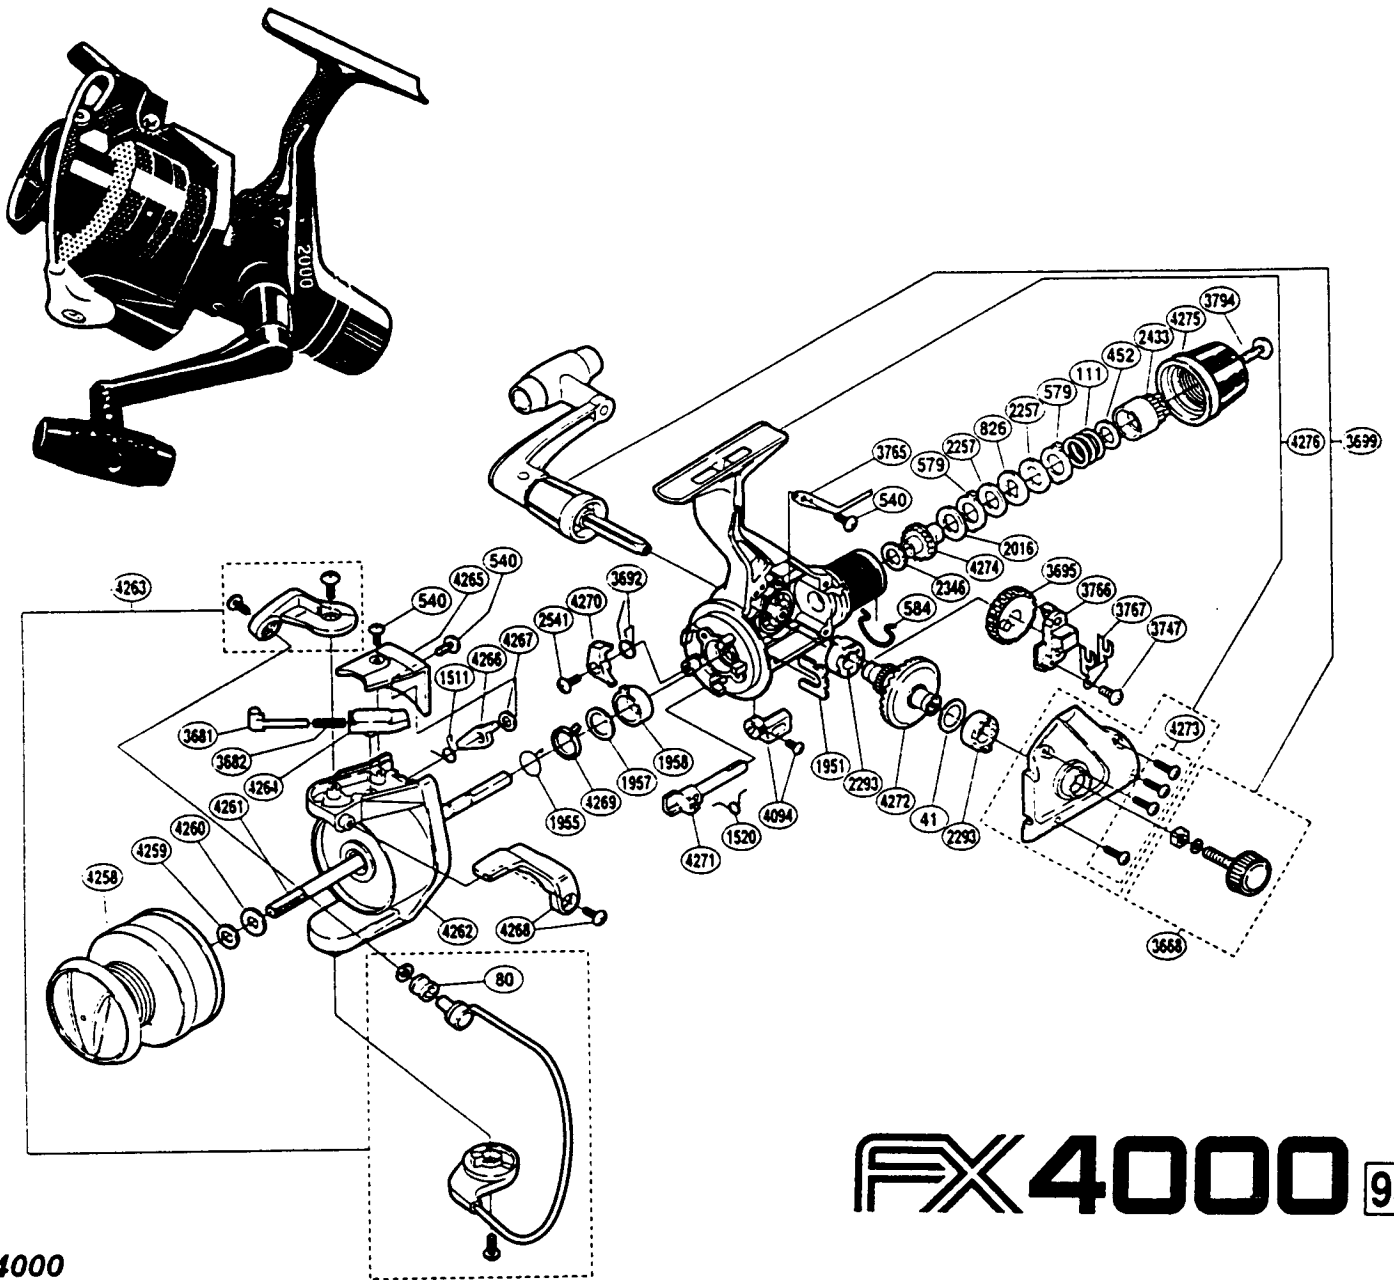

# Exploded View

# SHIMANO™

**FX4000**

# FX4000 95

Part #	Description	Part #	Description	Part #	Description
RD 0041	Drive Gear Washer	RD 2346	Drag Washer "C" (cloth)	RD 4260	Spool Support
RD 0080	Line Roller	RD 2433	Pressure Screw	RD 4261	Main Shaft
RD 0111	Drag Coil Spring	RD 2541	Anti-Reverse Pawl Screw	RD 4262	Rotor Assembly
RD 0452	Drag Spring Washer	RD 3668	Handle Screw Cap Assembly	RD 4263	Bail Assembly
RD 0540	Multi Purpose Screw	RD 3681	Bail Spring Guide (A)	RD 4264	Bail Spring Guide (B)
RD 0579	Eared Washer "B"	RD 3682	Bail Spring	RD 4265	Bail Spring Cover
RD 0584	Hold Click Spring	RD 3692	Anti-Reverse Pawl Spring	RD 4266	Bail Trip Lever
RD 0826	Key Washer "A"	RD 3695	Oscillating Gear	RD 4267	Bail Trip Lever Washer
RD 1511	Lever Spring	RD 3699	Handle Assembly	RD 4268	Quick Fire II Trigger Assembly
RD 1520	Anti-Reverse Cam Spring	RD 3747	Slider Retainer Screw	RD 4269	Anti-Reverse Lock Out
RD 1951	Rotor Lock	RD 3765	Drag Click	RD 4270	Anti-Reverse Pawl
RD 1955	Anti-Reverse Lock Out Spring	RD 3766	Oscillating Slider	RD 4271	Anti-Reverse Cam
RD 1957	Bushing Washer	RD 3767	Oscillating Slider Retainer	RD 4272	Drive Gear
RD 1958	Bushing	RD 3794	Drag Knob Screw	RD 4273	Side Cover Screws
RD 2016	Drag Washer "H" (cloth)	RD 4094	Anti-Reverse Lever Assembly	RD 4274	Drag Shaft
RD 2257	Drag Washer "H" (blue)	RD 4258	Spool Assembly	RD 4275	Drag Knob
RD 2293	Drive Gear Bushing	RD 4259	Spool Washer	RD 4276	Body Assembly