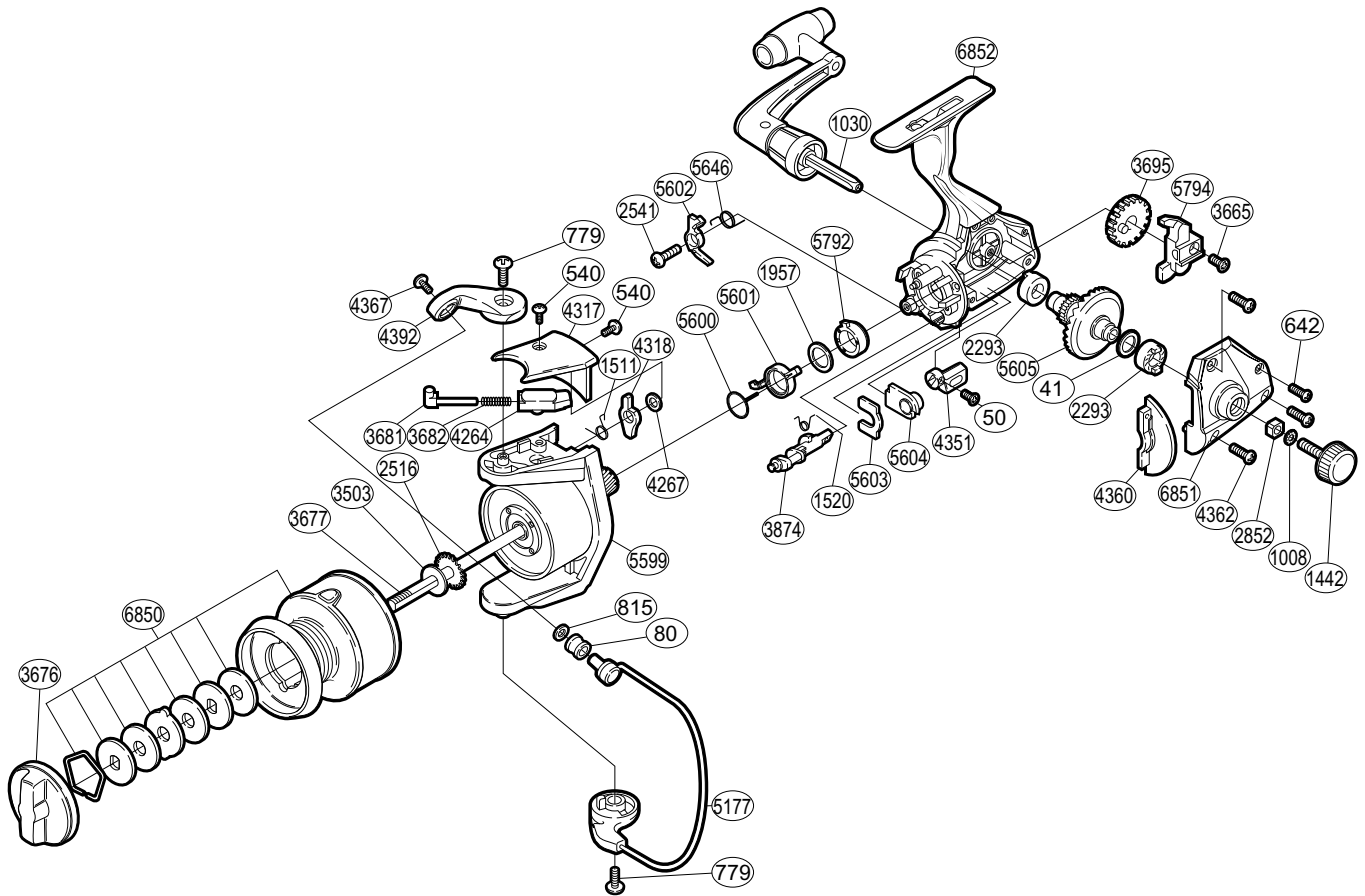

## FX®

### FX-4000FA

Part No.	Description	Part No.	Description	Part No.	Description
RD 0041	Drive Gear Washer	RD 2852	Handle Screw Lock	RD 4367	Line Roller Screw
RD 0050	Anti-Reverse Lever Screw	RD 3503	Spool Washer	RD 4392	Bail Arm
RD 0080	Line Roller	RD 3665	Slider Retainer Screw	RD 5177	Bail Assembly
RD 0540	Multi-Purpose Screw	RD 3676	Drag Knob	RD 5599	Rotor Assembly
RD 0642	Side Cover Screw (small)	RD 3677	Main Shaft	RD 5600	Anti-Reverse Lock Out Spring
RD 0779	Multi-Purpose Screw	RD 3681	Bail Spring Guide (A)	RD 5601	Anti-Reverse Lock Out
RD 0815	Line Roller Washer	RD 3682	Bail Spring	RD 5602	Anti-Reverse Pawl
RD 1008	Handle Lock Washer	RD 3695	Oscillating Gear	RD 5603	Rotor Lock
RD 1030	Handle Assembly	RD 3874	Anti-Reverse Cam	RD 5604	Pinion Bushing (back)
RD 1442	Handle Screw Cap	RD 4264	Bail Spring Guide (B)	RD 5605	Drive Gear
RD 1511	Lever Spring	RD 4267	Bail Trip Lever Washer	RD 5646	Anti-Reverse Pawl Spring
RD 1520	Anti-Reverse Cam Spring	RD 4317	Bail Spring Cover	RD 5792	Bushing
RD 1957	Bushing Washer	RD 4318	Bail Trip Lever	RD 5794	Oscillating Slider
RD 2293	Drive Gear Bushing	RD 4351	Anti-Reverse Lever	RD 6850	Spool Assembly
RD 2516	Spool Support	RD 4360	Side Cover Flange	RD 6851	Side Cover
RD 2541	Anti-Reverse Pawl Screw	RD 4362	Side Cover Screw (large)	RD 6852	Body