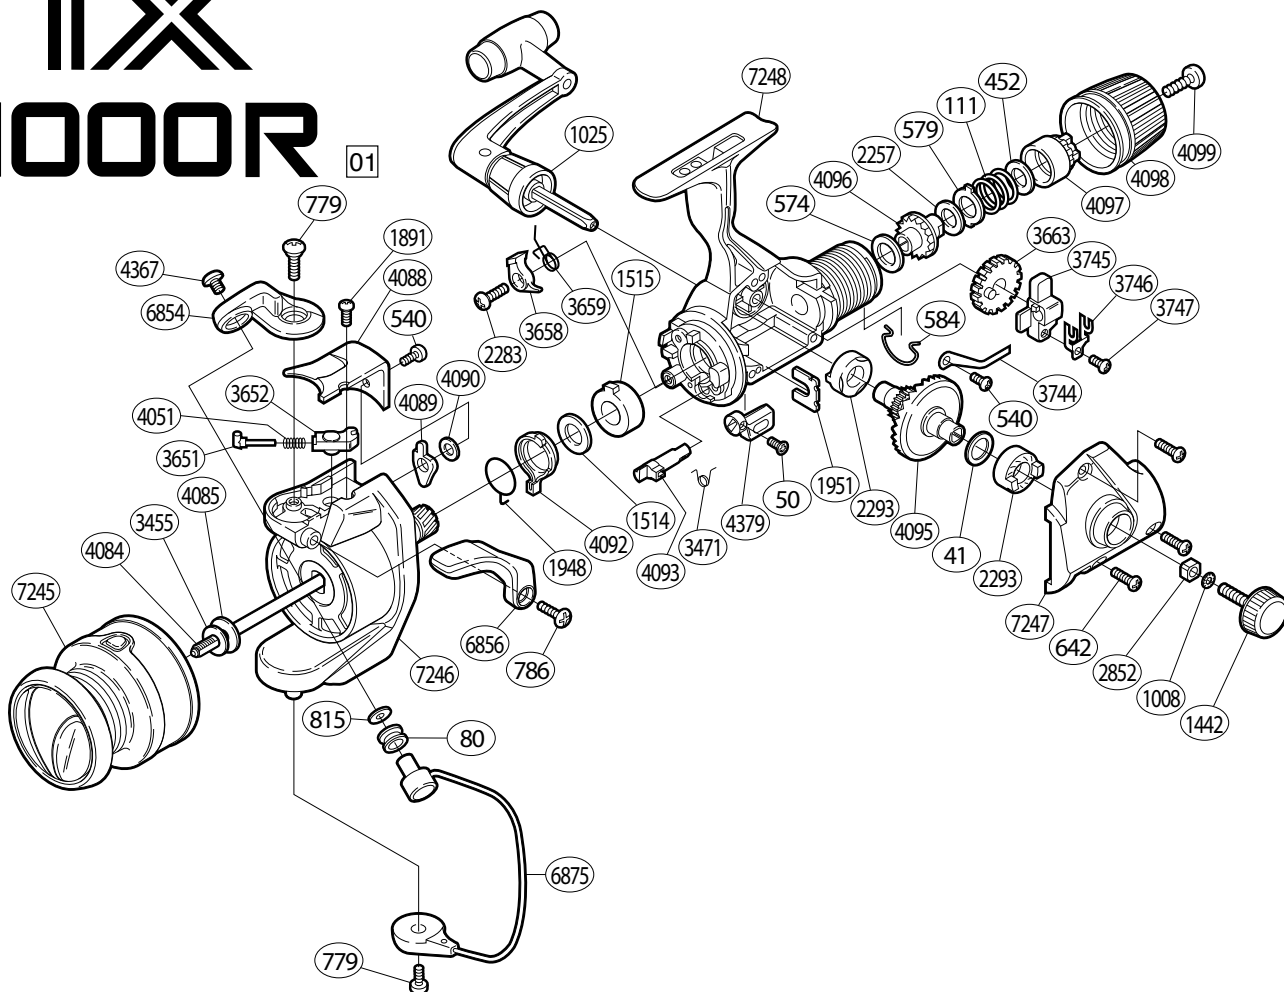

# IX 1000R

Part No.	Description
RD 0041	Drive Gear Washer
RD 0050	Anti-Reverse Lever Screw
RD 0080	Line Roller
RD 0111	Drag Coil Spring
RD 0452	Drag Spring Washer
RD 0540	Multi-Purpose Screw
RD 0574	Drag Washer "C" (cloth)
RD 0579	Eared Washer "B"
RD 0584	Hold Click Spring
RD 0642	Side Cover Screw
RD 0779	Multi-Purpose Screw
RD 0786	Trigger Screw
RD 0815	Line Roller Washer
RD 1008	Handle Lock Washer
RD 1025	Handle Assembly
RD 1442	Handle Screw Cap
RD 1514	Bushing Washer
RD 1515	Bushing
RD 1891	Bail Spring Cover Screw
RD 1948	Anti-Reverse Lock Out Spring

Part No.	Description
RD 1951	Rotor Lock
RD 2257	Drag Washer "H" (blue)
RD 2283	Anti-Reverse Pawl Screw
RD 2293	Drive Gear Bushing
RD 2852	Handle Screw Lock
RD 3455	Spool Washer
RD 3471	Anti-Reverse Cam Spring
RD 3651	Bail Spring Guide (A)
RD 3652	Bail Spring Guide (B)
RD 3658	Anti-Reverse Pawl
RD 3659	Anti-Reverse Pawl Spring
RD 3663	Oscillating Gear
RD 3744	Drag Click
RD 3745	Oscillating Slider
RD 3746	Oscillating Slider Retainer
RD 3747	Slider Retainer Screw
RD 4051	Bail Spring
RD 4084	Main Shaft
RD 4085	Spool Support
RD 4088	Bail Spring Cover

Part No.	Description
RD 4089	Bail Trip Lever
RD 4090	Bail Trip Lever Washer
RD 4092	Anti-Reverse Lock Out
RD 4093	Anti-Reverse Cam
RD 4095	Drive Gear
RD 4096	Drag Shaft
RD 4097	Pressure Screw
RD 4098	Drag Knob
RD 4099	Drag Knob Screw
RD 4367	Line Roller Screw
RD 4379	Anti-Reverse Lever
RD 6854	Bail Arm
RD 6856	Quick-Fire II Trigger
RD 6875	Bail Assembly
RD 7245	Spool Assembly
RD 7246	Rotor Assembly
RD 7247	Side Cover
RD 7248	Body