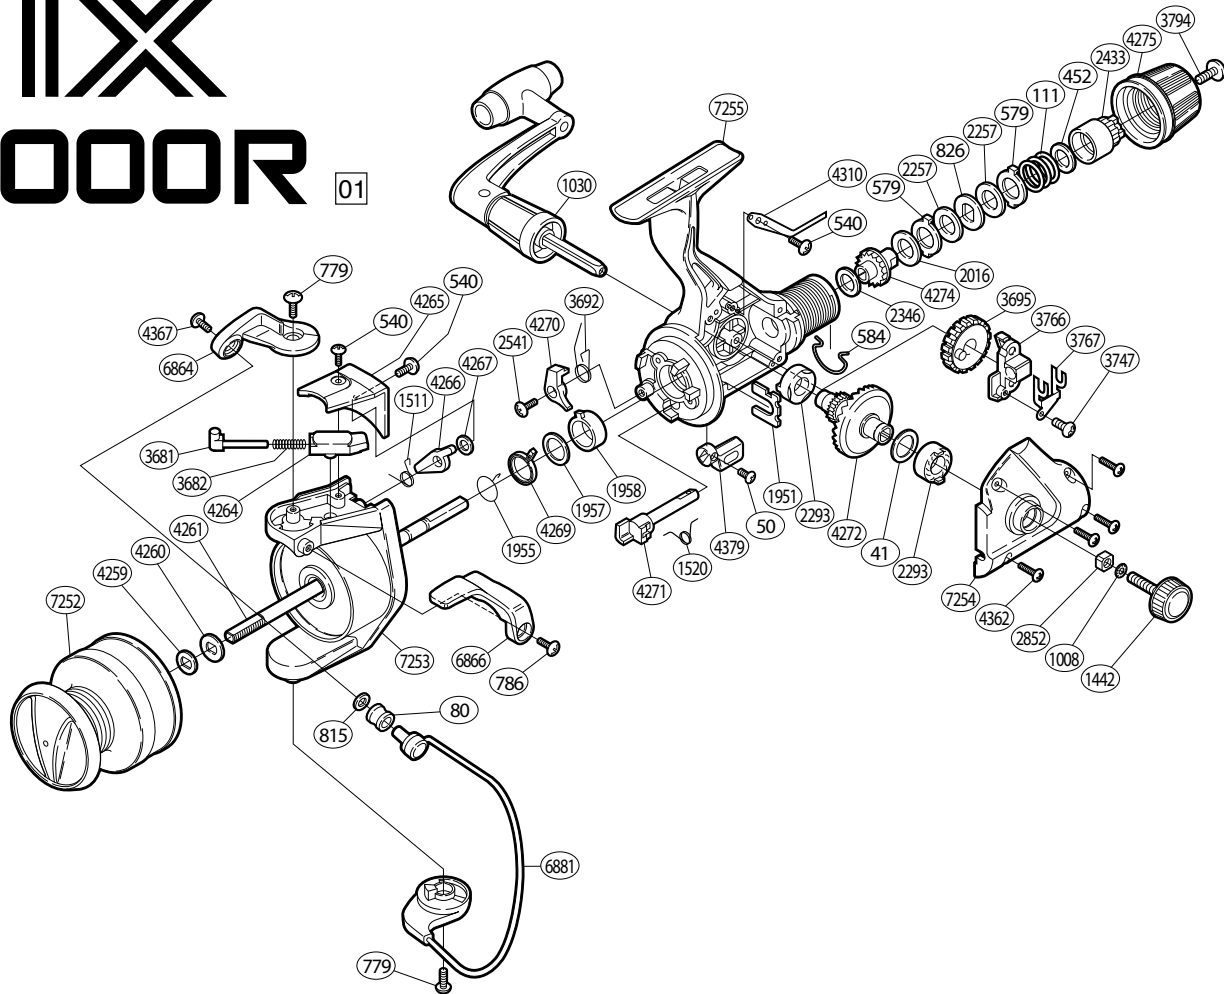

IX 4000R

01

Part No.	Description	Part No.	Description	Part No.	Description
RD 0041	Drive Gear Washer	RD 1958	Bushing	RD 4265	Bail Spring Cover
RD 0050	Anti-Reverse Lever Screw	RD 2016	Drag Washer "H" (cloth)	RD 4266	Bail Trip Lever
RD 0080	Line Roller	RD 2257	Drag Washer "H" (blue)	RD 4267	Bail Trip Lever Washer
RD 0111	Drag Coil Spring	RD 2293	Drive Gear Bushing	RD 4269	Anti-Reverse Lock Out
RD 0452	Drag Spring Washer	RD 2346	Drag Washer "C" (cloth)	RD 4270	Anti-Reverse Pawl
RD 0540	Multi-Purpose Screw	RD 2433	Pressure Screw	RD 4271	Anti-Reverse Cam
RD 0579	Eared Washer "B"	RD 2541	Anti-Reverse Pawl Screw	RD 4272	Drive Gear
RD 0584	Hold Click Spring	RD 2852	Handle Screw Lock	RD 4274	Drag Shaft
RD 0779	Multi-Purpose Screw	RD 3681	Bail Spring Guide (A)	RD 4275	Drag Knob
RD 0786	Trigger Screw	RD 3682	Bail Spring	RD 4310	Drag Click
RD 0815	Line Roller Washer	RD 3692	Anti-Reverse Pawl Spring	RD 4362	Side Cover Screw
RD 0826	Key Washer "A"	RD 3695	Oscillating Gear	RD 4367	Line Roller Screw
RD 1008	Handle Lock Washer	RD 3747	Slider Retainer Screw	RD 4379	Anti-Reverse Lever
RD 1030	Handle Assembly	RD 3766	Oscillating Slider	RD 6864	Bail Arm
RD 1442	Handle Screw Cap	RD 3767	Oscillating Slider Retainer	RD 6866	Quick-Fire II Trigger
RD 1511	Lever Spring	RD 3794	Drag Knob Screw	RD 6881	Bail Assembly
RD 1520	Anti-Reverse Cam Spring	RD 4259	Spool Washer	RD 7252	Spool Assembly
RD 1951	Rotor Lock	RD 4260	Spool Support	RD 7253	Rotor Assembly
RD 1955	Anti-Reverse Lock Out Spring	RD 4261	Main Shaft	RD 7254	Side Cover
RD 1957	Bushing Washer	RD 4264	Bail Spring Guide (B)	RD 7255	Body