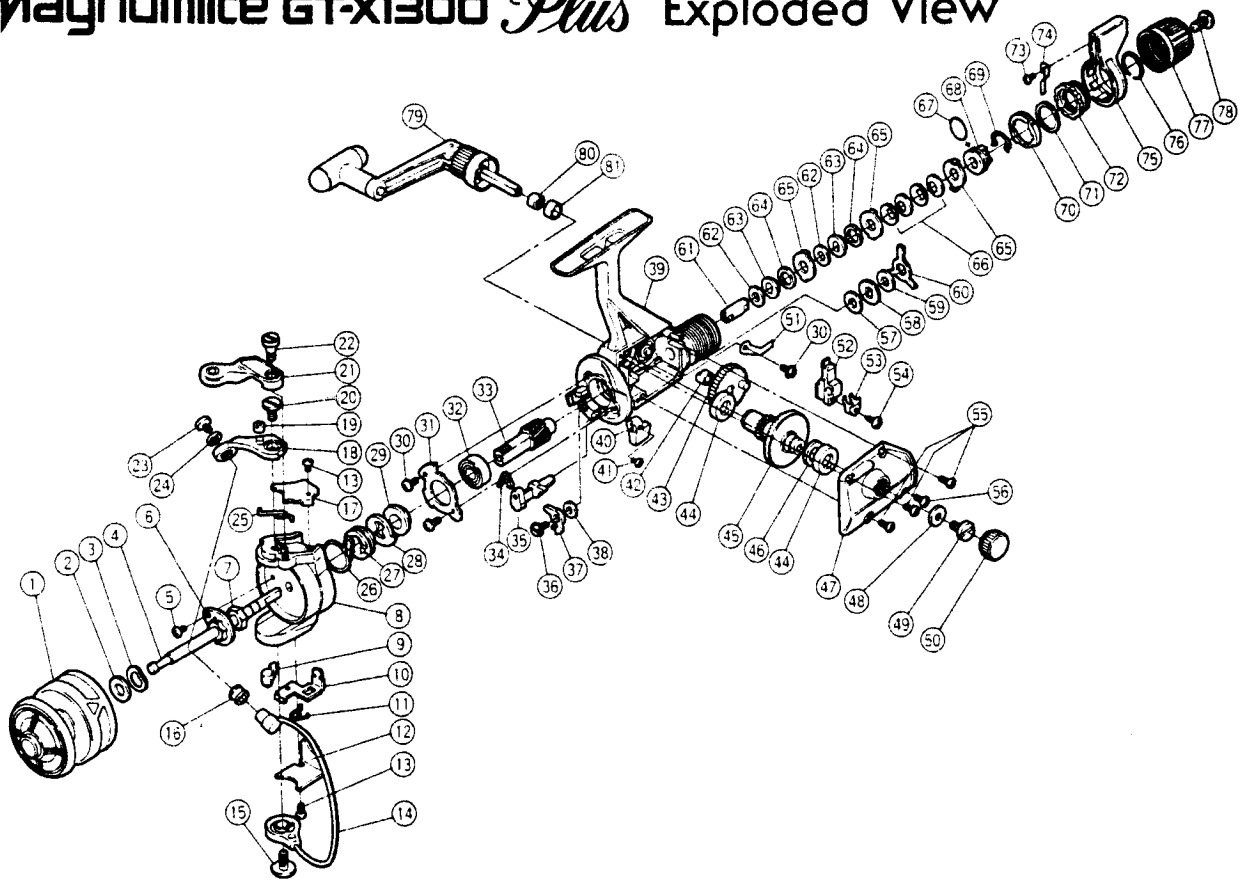

Magnumlite GT-X1300 Plus Exploded View

16

Magnumlite GT-X1300 Plus Parts List

No.	Code No.	Part Names	No.	Code No.	Part Names
1	6.0209 31213S	Spool Assembly	42	7.0537 29300S	Oscillating Gear Bushing
2	7.0217 26300S	Spool Washer	43	6.0449 27330S	Oscillating Gear Assembly
3	7.2101 09100S	Tension Spring	44	7.0617 26100S	Drive Gear Bushing
4	6.0219 27330S	Main Shaft Assembly	45	7.0408 27200S	Drive Gear
5	7.0014 30100S	Nut Lock Screw	46	7.0446 01100S	Drive Gear Washer
6	7.0360 26200S	Rotor Nut Lock Plate	47	7.0601 32300S	Side Cover
7	7.0311 01100S	Rotor Nut	48	7.0725 05500S	Handle Lock Washer
8	7.0301 29321S	Rotor	49	7.0710 05100S	Handle Lock Screw
9	7.0355 21200S	Bail Trip Slide Cam	50	7.0453 26120S	Handle Screw Cap
10	7.0336 21300S	Bail Trip Lever	51	7.0122 32300S	Drag Click
11	7.0337 21200S	Lever Spring	52	7.0410 29320S	Oscillating Slider
12	7.0338 29320S	Bail Trip Cover	53	7.0538 29300S	Oscillating Slider Retainer
13	7.0013 30111S	Bail Trip Cover Screw	54	7.0014 30120S	Slider Retainer Screw
14	7.0302 29320S	Bail	55	7.0011 40301S	Side Cover Screw A
15	7.0335 29220S	Bail Trip Cam Screw	56	7.0011 30710S	Side Cover Screw B
16	7.0304 01100S	Line Roller	57	7.0139 26310S	Drag Washer "C ₂ "
17	7.0307 29320S	Bail Spring Cover	58	7.0113 26300S	Click Gear
18	7.0303 21700S	Bail Arm	59	7.0139 26300S	Drag Washer "C ₁ "
19	7.0356 21700S	Trigger Pin Roller	60	7.0159 32300S	Fared Washer "BF"
20	7.0306 21700S	Bail Arm Screw	61	7.0112 32300S	Drag Shaft
21	7.0357 21700S	Quick Fire Trigger	62	7.0140 26310S	Drag Washer "D"
22	7.0358 29220S	Trigger Screw	63	7.0115 29300S	Key Washer "A"
23	7.0013 40420S	Line Roller Screw	64	7.0146 32300S	Drag Washer "F"
24	7.0316 01110S	Lock Washer	65	7.0116 32300S	Fared Washer "B"
25	7.0310 21801S	Bail Spring	66	7.0150 32300S	Coned Disc Springs
26	7.0422 29300S	Anti-Reverse Pawl Spring	67	7.0160 32300S	"O" Ring
27	7.0498 29320S	Anti-Reverse Spring Holder	68	7.0110 32300S	Pressure Screw
28	7.0421 21800S	Anti-Reverse Ratchet	69	7.0149 32300S	Hold Click Spring
29	7.0428 21300S	Pinion Spacer	70	7.0155 32300S	Lever Click Gear
30	7.0011 30470S	Bearing Retainer Screw	71	7.0157 32300S	Fightin' Pressure Screw Washer
31	7.0403 29300S	Bearing Retainer	72	7.0156 32300S	Fightin' Pressure Screw
32	7.0402 19300S	Ball Bearing	73	7.0010 00110S	Fightin' Drag Click Screw
33	7.0407 29320S	Pinion Gear	74	7.0154 32100S	Fightin' Drag Click
34	7.0426 21300S	Anti-Reverse Cam Spring	75	7.0153 32300S	Fightin' Drag Lever
35	7.0424 32300S	Anti-Reverse Cam	76	7.0158 32300S	Lever Hold Spring
36	7.0425 29300S	Anti-Reverse Pawl Screw	77	7.0111 32300S	Drag Programmer
37	6.0419 21800S	Anti-Reverse Pawl Assembly	78	7.0013 50410S	Drag Programmer Screw
38	7.0457 05800S	Anti-Reverse Pawl Spacer	79	6.0709 27330S	Handle Assembly
39	7.0401 32300S	Body	80	7.0743 26200S	Handle Lock Spacer
40	7.0404 32200S	Anti-Reverse Lever	81	7.0731 26200S	Handle Lock Ring
41	7.0013 00110S	Anti-Reverse Lever Screw			