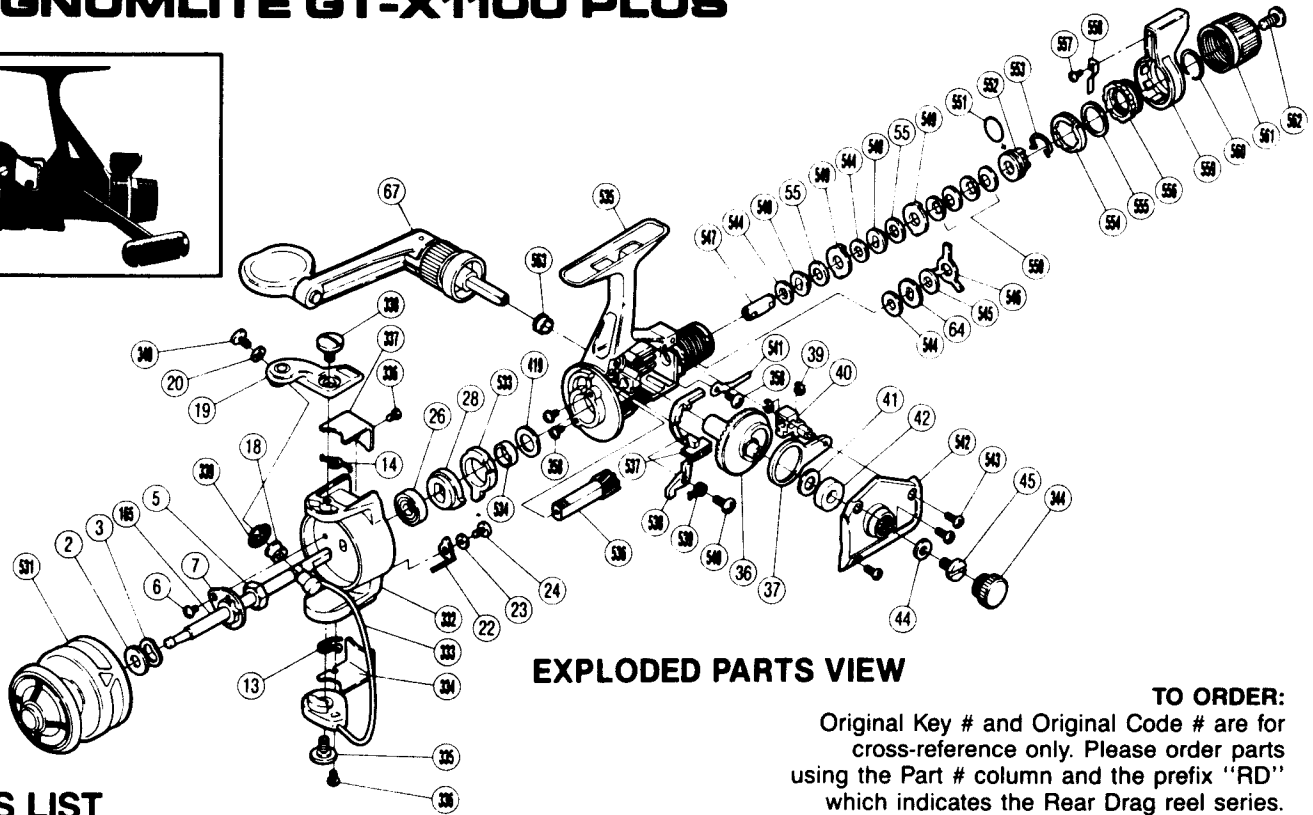

## MAGNUMLITE® GT-X1100 PLUS

**EXPLODED PARTS VIEW**

**TO ORDER:**

Original Key # and Original Code # are for cross-reference only. Please order parts using the Part # column and the prefix "RD" which indicates the Rear Drag reel series.