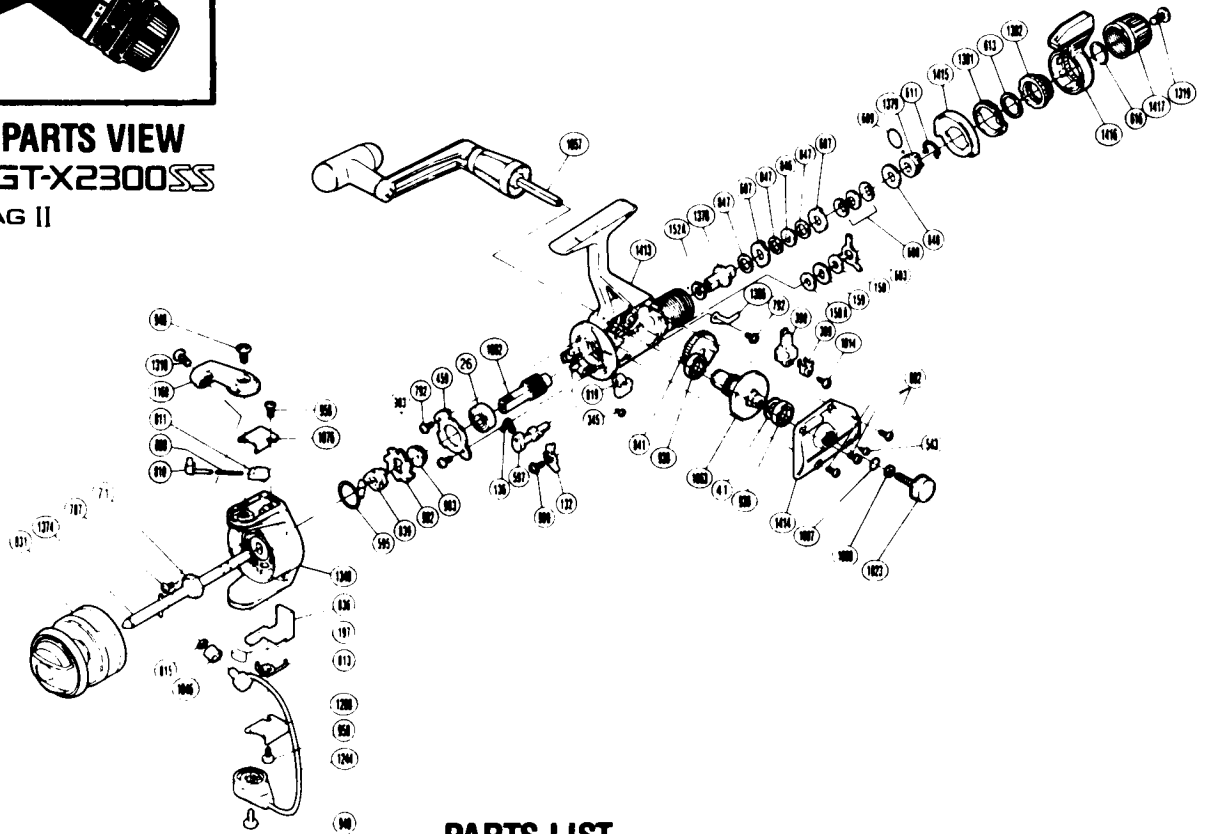

**EXPLODED PARTS VIEW**  
**Magnumlite GT-X2300SS**  
**FIGHTIN' DRAG II**

**PARTS LIST**

PART #	DESCRIPTION
RD 0026	Ball Bearing
RD 0041	Drive Gear Washer
RD 0071	Rotor Nut
RD 0132	Anti-Reverse Pawl Assembly
RD 0136	Anti-Reverse Cam Spring
RD 0150	Drag Washer "C1" (Black)
RD 0150A	Drag Washer "C2" (White)
RD 0152A	Drag Washer "D2" (White)
RD 0159	Click Gear
RD 0197	Bail Trip Slide Cam
RD 0345	Anti-Reverse Lever Screw
RD 0389	Oscillating Slider Retainer
RD 0390	Oscillating Slider
RD 0459	Bearing Retainer
RD 0543	Side Cover Screw (B)
RD 0595	Anti-Reverse Pawl Spring
RD 0597	Anti-Reverse Cam
RD 0602	Side Cover Screw A
RD 0603	Eared Washer "BF"
RD 0607	Eared Washer "B"
RD 0608	Coned Disc Spring
RD 0609	"O" Ring
RD 0611	Hold Click Spring
RD 0613	Fightin' Pressure Screw Washer

PART #	DESCRIPTION
RD 0616	Lever Hold Spring
RD 0676	Pinion Gear
RD 0787	Nut Lock Screw
RD 0792	Bearing Retainer Screw
RD 0808	Bail Spring
RD 0810	Bail Spring Guide A
RD 0811	Bail Spring Guide B
RD 0813	Lever Spring
RD 0815	Line Roller Washer
RD 0819	Anti-Reverse Lever (Black)
RD 0831	Spool Assembly (Universal)
RD 0836	Bail Trip Lever
RD 0839	Anti-Reverse Spring Holder
RD 0841	Oscillating Gear
RD 0846	Key Washer "A"
RD 0847	Drag Washer "H1"
RD 0848	Drag Spring Washer "A"
RD 0902	Anti-Reverse Ratchet
RD 0930	Ball Bearing
RD 0940	Bail Trip Cam Screw
RD 0958	Bail Trip Cover Screw
RD 0999	Anti-Reverse Pawl Screw
RD 1007	Lock Washer Retainer
RD 1008	Handle Lock Washer
RD 1014	Slider Retainer Screw