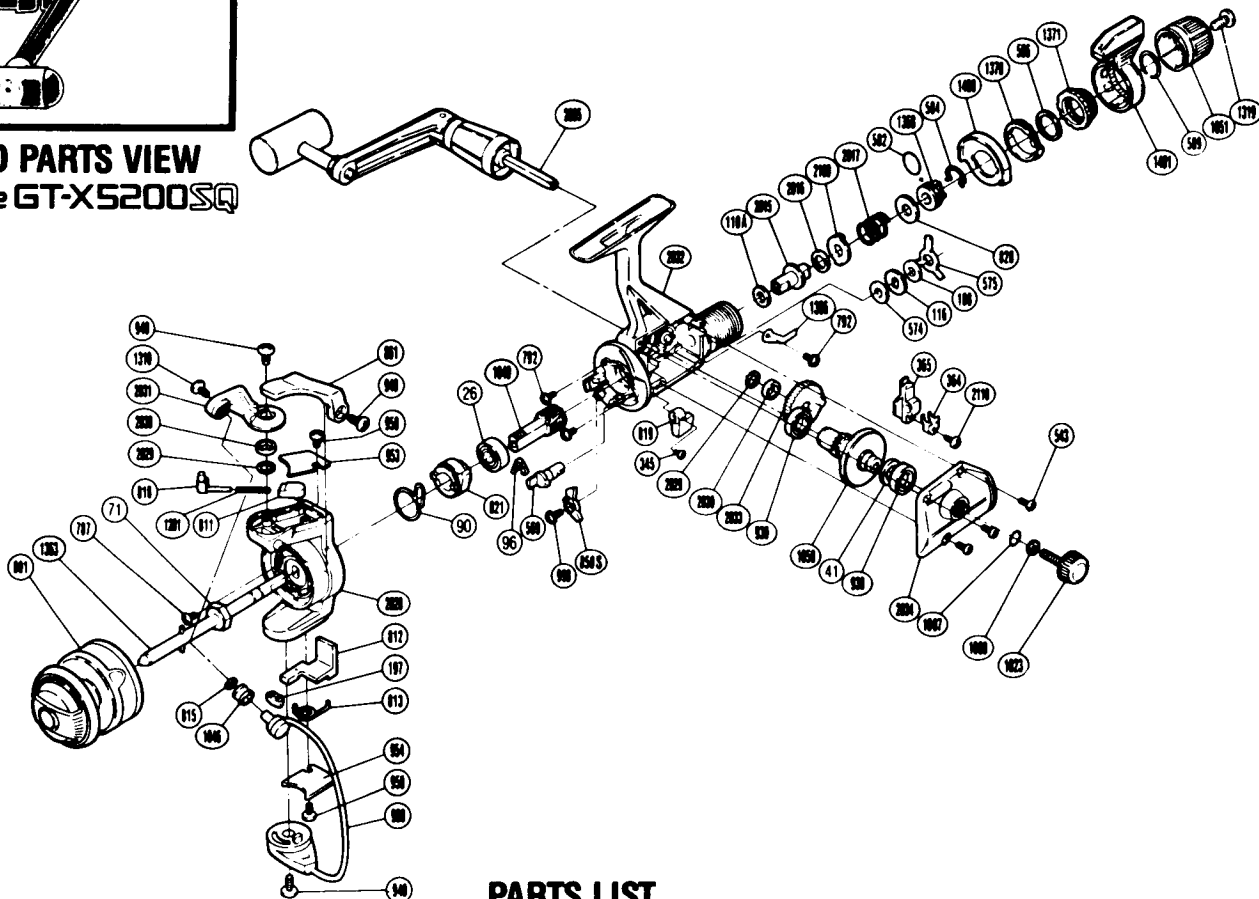

## PARTS LIST

### PART # DESCRIPTION

RD 0026	Ball Bearing
RD 0041	Drive Gear Washer
RD 0071	Rotor Nut
RD 0090	Anti-Reverse Pawl Spring
RD 0096	Anti-Reverse Cam Spring
RD 0108	Drag Washer "C(1)" (Black)
RD 0110A	Drag Washer "D2" (White)
RD 0116	Click Gear
RD 0197	Bail Trip Slide Cam
RD 0345	Anti-Reverse Lever Screw
RD 0364	Oscillating Slider Retainer
RD 0365	Oscillating Slider
RD 0543	Side Cover Screw (B)
RD 0569	Anti-Reverse Cam
RD 0574	Drag Washer "C2" (White)
RD 0575	Eared Washer "BF"
RD 0582	"O" Ring
RD 0584	Hold Click Spring
RD 0586	Fightin' Pressure Screw Washer
RD 0589	Lever Hold Spring
RD 0787	Nut Lock Screw
RD 0792	Bearing Retainer Screw
RD 0801	Spool Assembly (Universal)

### PART # DESCRIPTION

RD 0810	Bail Spring Guide A
RD 0811	Bail Spring Guide B
RD 0812	Bail Trip Lever
RD 0813	Lever Spring
RD 0815	Line Roller Washer
RD 0819	Anti-Reverse Lever (Black)
RD 0821	Anti-Reverse Ratchet
RD 0828	Drag Spring Washer "A"
RD 0850S	Anti-Reverse Pawl
RD 0861	Quick-Fire II Trigger
RD 0930	Ball Bearing
RD 0940	Bail Trip Cam Screw
RD 0949	Trigger Screw
RD 0953	Bail Spring Cover
RD 0954	Bail Trip Cover
RD 0958	Bail Trip Cover Screw
RD 0968	Bail Assembly
RD 0998	Anti-Reverse Pawl Screw
RD 1007	Lock Washer Retainer
RD 1008	Handle Lock Washer
RD 1023	Handle Screw Cap
RD 1046	Sic Ceramic Roller
RD 1049	Pinion Gear
RD 1050	Drive Gear

### PART # DESCRIPTION

RD 1051	Drag Knob
RD 1201	Bail Spring
RD 1310	Line Roller Screw
RD 1319	Drag Knob Screw
RD 1363	Main Shaft
RD 1366	Drag Click
RD 1368	Pressure Screw
RD 1370	Lever Click Gear
RD 1371	Fightin' Pressure Screw
RD 1400	Lever Quadrant
RD 1401	Fightin' Drag II Lever
RD 2015	Drag Shaft
RD 2016	Drag Washer "H2" (White)
RD 2017	Drag Coil Spring
RD 2028	Rotor
RD 2029	Bearing Washer
RD 2030	Ball Bearing
RD 2031	Bail Arm
RD 2032	Body
RD 2033	Oscillating Gear
RD 2034	Side Cover
RD 2035	Handle Assembly
RD 2108	Eared Washer "B"
RD 2110	Slider Retainer Screw