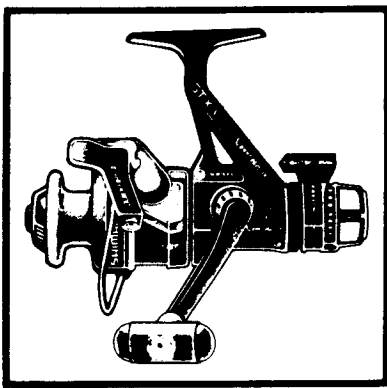

**1989 REPAIR MANUAL**Shimano American Corporation, One Shimano Dr.  
Irvine, CA 92718**EXPLODED PARTS VIEW**

Magnumlite GT-X5250SQ

**PARTS LIST****PART # DESCRIPTION**

RD 0026	Ball Bearing
RD 0041	Drive Gear Washer
RD 0071	Rotor Nut
RD 0090	Anti-Reverse Pawl Spring
RD 0096	Anti-Reverse Cam Spring
RD 0108	Drag Washer "C(1)" (Black)
RD 0110A	Drag Washer "D2" (White)
RD 0116	Click Gear
RD 0197	Bail Trip Slide Cam
RD 0345	Anti-Reverse Lever Screw
RD 0364	Oscillating Slider Retainer
RD 0365	Oscillating Slider
RD 0543	Side Cover Screw (B)
RD 0569	Anti-Reverse Cam
RD 0574	Drag Washer "C2" (White)
RD 0575	Eared Washer "BF"
RD 0582	"O" Ring
RD 0584	Hold Click Spring
RD 0586	Fightin' Pressure Screw Washer
RD 0589	Lever Hold Spring
RD 0787	Nut Lock Screw
RD 0792	Bearing Retainer Screw
RD 0810	Bail Spring Guide A

**PART # DESCRIPTION**

RD 0811	Bail Spring Guide B
RD 0813	Lever Spring
RD 0815	Line Roller Washer
RD 0819	Anti-Reverse Lever (Black)
RD 0821	Anti-Reverse Ratchet
RD 0828	Drag Spring Washer "A"
RD 0850S	Anti-Reverse Pawl
RD 0861	Quick-Fire II Trigger
RD 0897	Spool Assembly (Universal)
RD 0930	Ball Bearing
RD 0940	Bail Trip Cam Screw
RD 0949	Trigger Screw
RD 0953	Bail Spring Cover
RD 0954	Bail Trip Cover
RD 0958	Bail Trip Cover Screw
RD 0998	Anti-Reverse Pawl Screw
RD 1007	Lock Washer Retainer
RD 1008	Handle Lock Washer
RD 1023	Handle Screw Cap
RD 1046	Sic Ceramic Roller
RD 1049	Pinion Gear
RD 1050	Drive Gear
RD 1051	Drag Knob
RD 1053	Bail Assembly