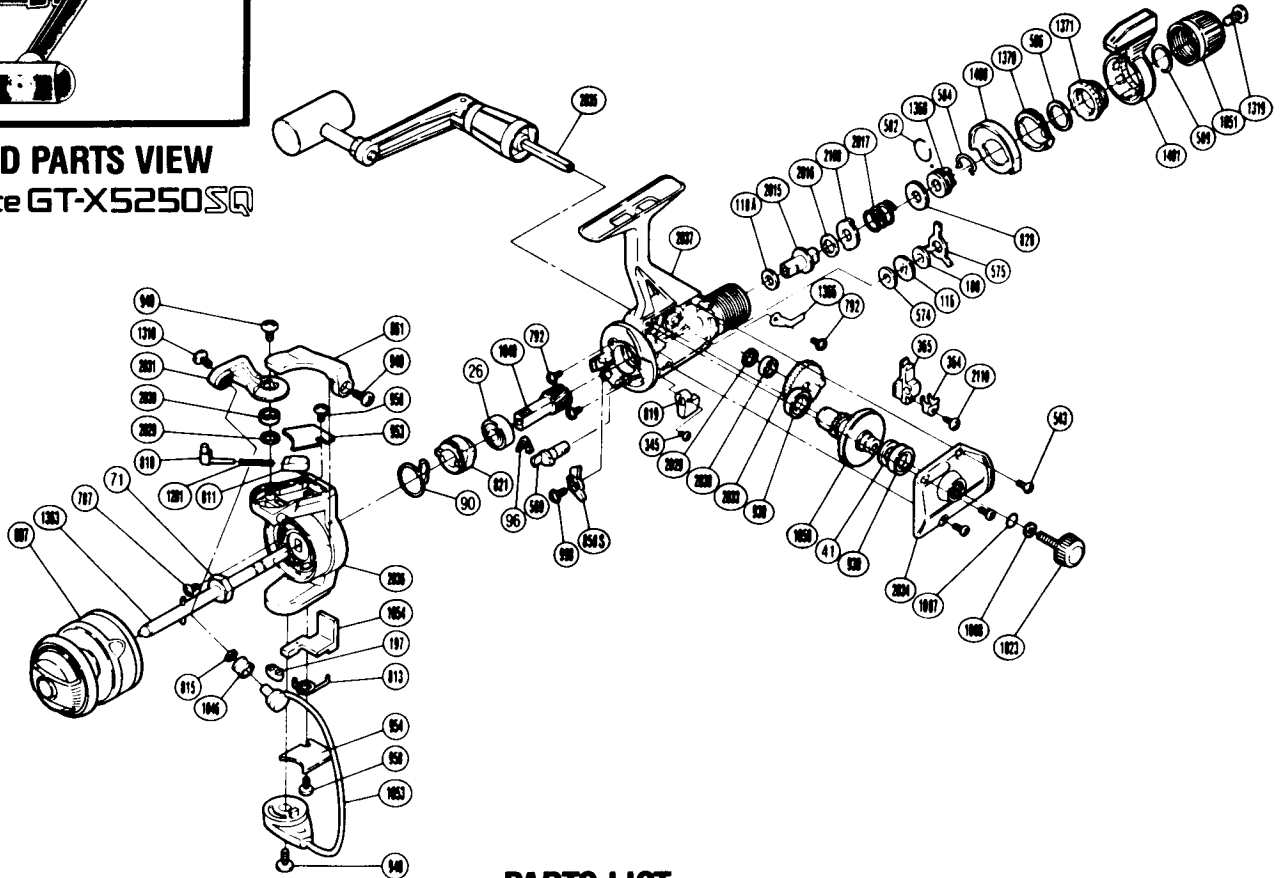

**1989 REPAIR MANUAL**Shimano American Corporation, One Shimano Dr.  
Irvine, CA 92718**EXPLODED PARTS VIEW**

Magnumlite GT-X5250SQ

**PARTS LIST****PART # DESCRIPTION**

RD 0026	Ball Bearing
RD 0041	Drive Gear Washer
RD 0071	Rotor Nut
RD 0090	Anti-Reverse Pawl Spring
RD 0096	Anti-Reverse Cam Spring
RD 0108	Drag Washer "C(1)" (Black)
RD 0110A	Drag Washer "D2" (White)
RD 0116	Click Gear
RD 0197	Bail Trip Slide Cam
RD 0345	Anti-Reverse Lever Screw
RD 0364	Oscillating Slider Retainer
RD 0365	Oscillating Slider
RD 0543	Side Cover Screw (B)
RD 0569	Anti-Reverse Cam
RD 0574	Drag Washer "C2" (White)
RD 0575	Eared Washer "BF"
RD 0582	"O" Ring
RD 0584	Hold Click Spring
RD 0586	Fightin' Pressure Screw Washer
RD 0589	Lever Hold Spring
RD 0787	Nut Lock Screw
RD 0792	Bearing Retainer Screw
RD 0810	Bail Spring Guide A

**PART # DESCRIPTION**

RD 0811	Bail Spring Guide B
RD 0813	Lever Spring
RD 0815	Line Roller Washer
RD 0819	Anti-Reverse Lever (Black)
RD 0821	Anti-Reverse Ratchet
RD 0828	Drag Spring Washer "A"
RD 0850S	Anti-Reverse Pawl
RD 0861	Quick-Fire II Trigger
RD 0897	Spool Assembly (Universal)
RD 0930	Ball Bearing
RD 0940	Bail Trip Cam Screw
RD 0949	Trigger Screw
RD 0953	Bail Spring Cover
RD 0954	Bail Trip Cover
RD 0958	Bail Trip Cover Screw
RD 0998	Anti-Reverse Pawl Screw
RD 1007	Lock Washer Retainer
RD 1008	Handle Lock Washer
RD 1023	Handle Screw Cap
RD 1046	Sic Ceramic Roller
RD 1049	Pinion Gear
RD 1050	Drive Gear
RD 1051	Drag Knob
RD 1053	Bail Assembly