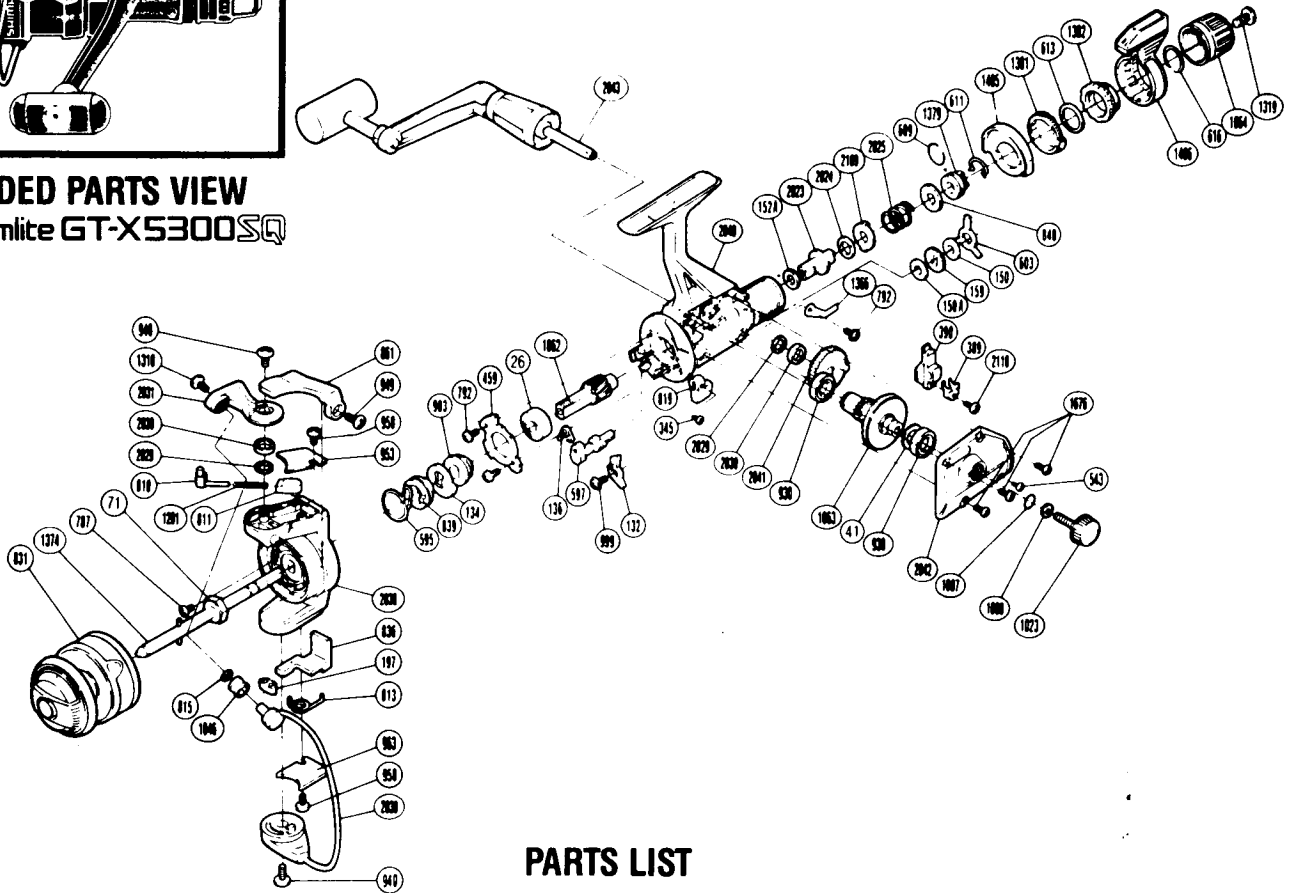


**EXPLODED PARTS VIEW**

Magnumlite GT-X5300SQ

**PARTS LIST****PART # DESCRIPTION**

RD 0026	Ball Bearing
RD 0041	Drive Gear Washer
RD 0071	Rotor Nut
RD 0132	Anti-Reverse Pawl Assembly
RD 1034	Anti-Reverse Ratchet
RD 0136	Anti-Reverse Cam Spring
RD 0150	Drag Washer "C1" (Black)
RD 0150A	Drag Washer "C2" (White)
RD 0152A	Drag Washer "D2" (White)
RD 0159	Click Gear
RD 0197	Bail Trip Slide Cam
RD 0345	Anti-Reverse Lever Screw
RD 0389	Oscillating Slider Retainer
RD 0390	Oscillating Slider
RD 0459	Bearing Retainer
RD 0543	Side Cover Screw (B)
RD 0595	Anti-Reverse Pawl Spring
RD 0597	Anti-Reverse Cam
RD 0603	Eared Washer "BF"
RD 0609	"O" Ring
RD 0611	Hold Click Spring
RD 0613	Fightin' Pressure Screw Washer
RD 0616	Lever Hold Spring
RD 0787	Nut Lock Screw
RD 0792	Bearing Retainer Screw

PART # DESCRIPTION

RD 1201	Bail Spring
RD 1310	Line Roller Screw
RD 1319	Drag Knob Screw
RD 1366	Drag Click
RD 1374	Main Shaft
RD 1379	Pressure Screw
RD 1381	Lever Click Gear
RD 1382	Fightin' Pressure Screw
RD 1405	Lever Quadrant
RD 1406	Fightin' Drag II Lever
RD 1676	Side Cover Screw
RD 2023	Drag Shaft
RD 2024	Drag Washer "H2" (White)
RD 2025	Drag Coil Spring
RD 2029	Bearing Washer
RD 2030	Ball Bearing
RD 2031	Bail Arm
RD 2038	Rotor
RD 2039	Bail Assembly
RD 2040	Body
RD 2041	Oscillating Gear
RD 2042	Side Cover
RD 2043	Handle Assembly
RD 2109	Eared Washer "B"
RD 2110	Slider Retainer Screw