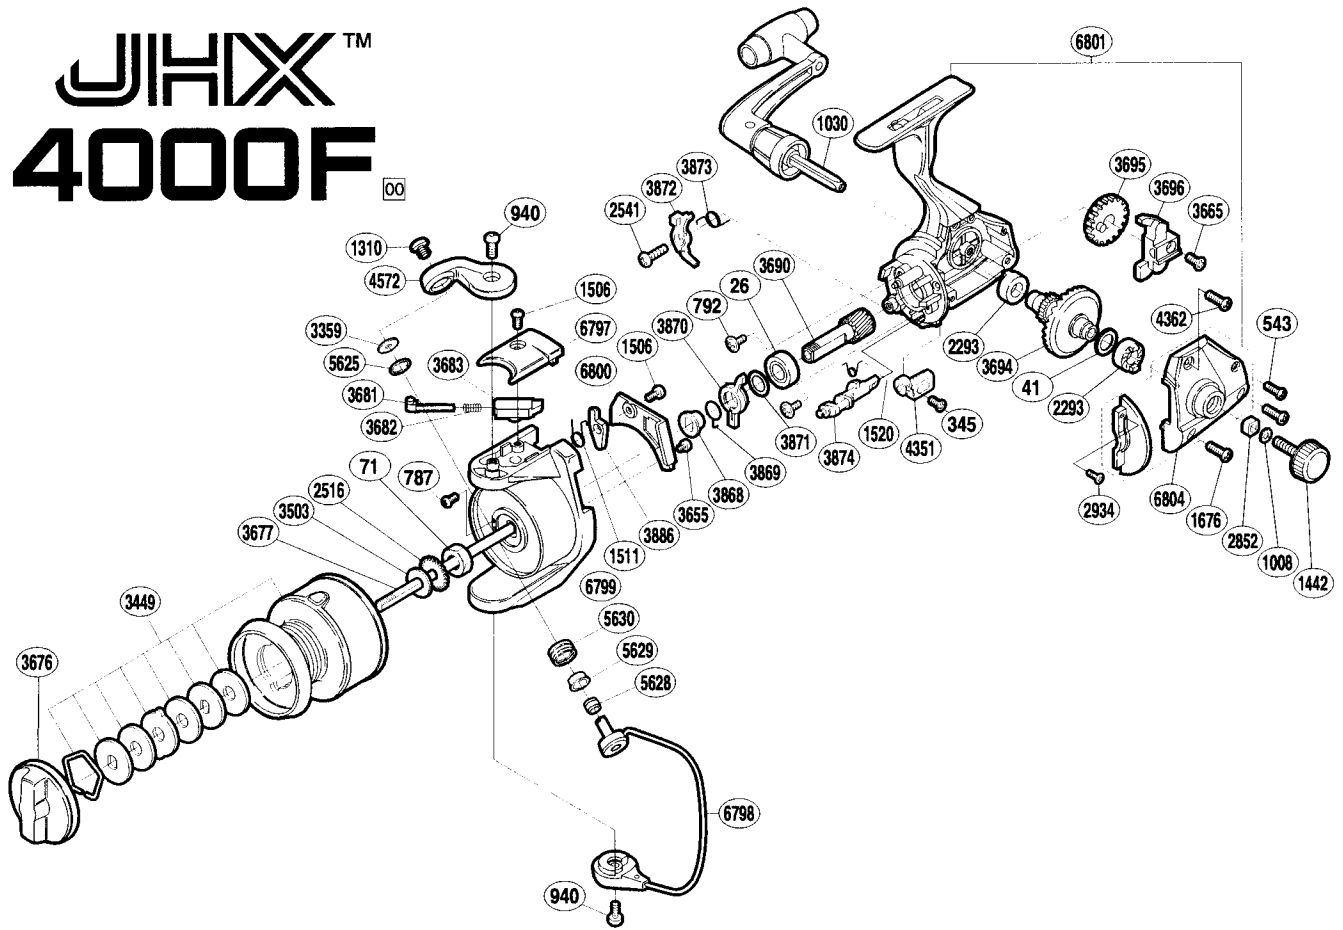

JHX™ 4000F

Part No.	Description	Part No.	Description	Part No.	Description
RD 0026	Ball Bearing	RD 2852	Handle Screw Lock	RD 3871	Bushing Washer
RD 0041	Drive Gear Washer	RD 2934	Flange Screw	RD 3872	Anti-Reverse Pawl
RD 0071	Rotor Nut	RD 3359	Line Roller Washer	RD 3873	Anti-Reverse Pawl Spring
RD 0345	Anti-Reverse Lever Screw	RD 3449	Spool Assembly	RD 3874	Anti-Reverse Cam
RD 0543	Side Cover Screw (small)	RD 3503	Spool Washer	RD 3886	Bail Trip Lever
RD 0787	Nut Lock Screw	RD 3655	Cover Screw	RD 4351	Anti-Reverse Lever
RD 0792	Bearing Retainer Screw	RD 3665	Slider Retainer Screw	RD 4362	Side Cover Screw (large-silver)
RD 0940	Multi-Purpose Screw	RD 3676	Drag Knob	RD 4572	Bail Arm
RD 1008	Handle Lock Washer	RD 3677	Main Shaft	RD 5625	Line Roller Spacer
RD 1030	Handle Assembly	RD 3681	Bail Spring Guide (A)	RD 5628	Line Roller Collar
RD 1310	Line Roller Screw	RD 3682	Bail Spring	RD 5629	Line Roller Bushing
RD 1442	Handle Screw Cap	RD 3683	Bail Spring Guide (B)	RD 5630	Line Roller
RD 1506	Multi-Purpose Screw	RD 3690	Pinion Gear	RD 6797	Bail Spring Cover
RD 1511	Lever Spring	RD 3694	Drive Gear	RD 6798	Bail Assembly
RD 1520	Anti-Reverse Cam Spring	RD 3695	Oscillating Gear	RD 6799	Rotor
RD 1676	Side Cover Screw (large-black)	RD 3696	Oscillating Slider	RD 6800	Counterbalance Cover
RD 2293	Drive Gear Bushing	RD 3868	Lock Out Spring Holder	RD 6801	Body Assembly
RD 2516	Spool Support	RD 3869	Anti-Reverse Lock Out Spring	RD 6804	Sideplate Assembly
RD 2541	Anti-Reverse Pawl Screw	RD 3870	Anti-Reverse Lock Out		