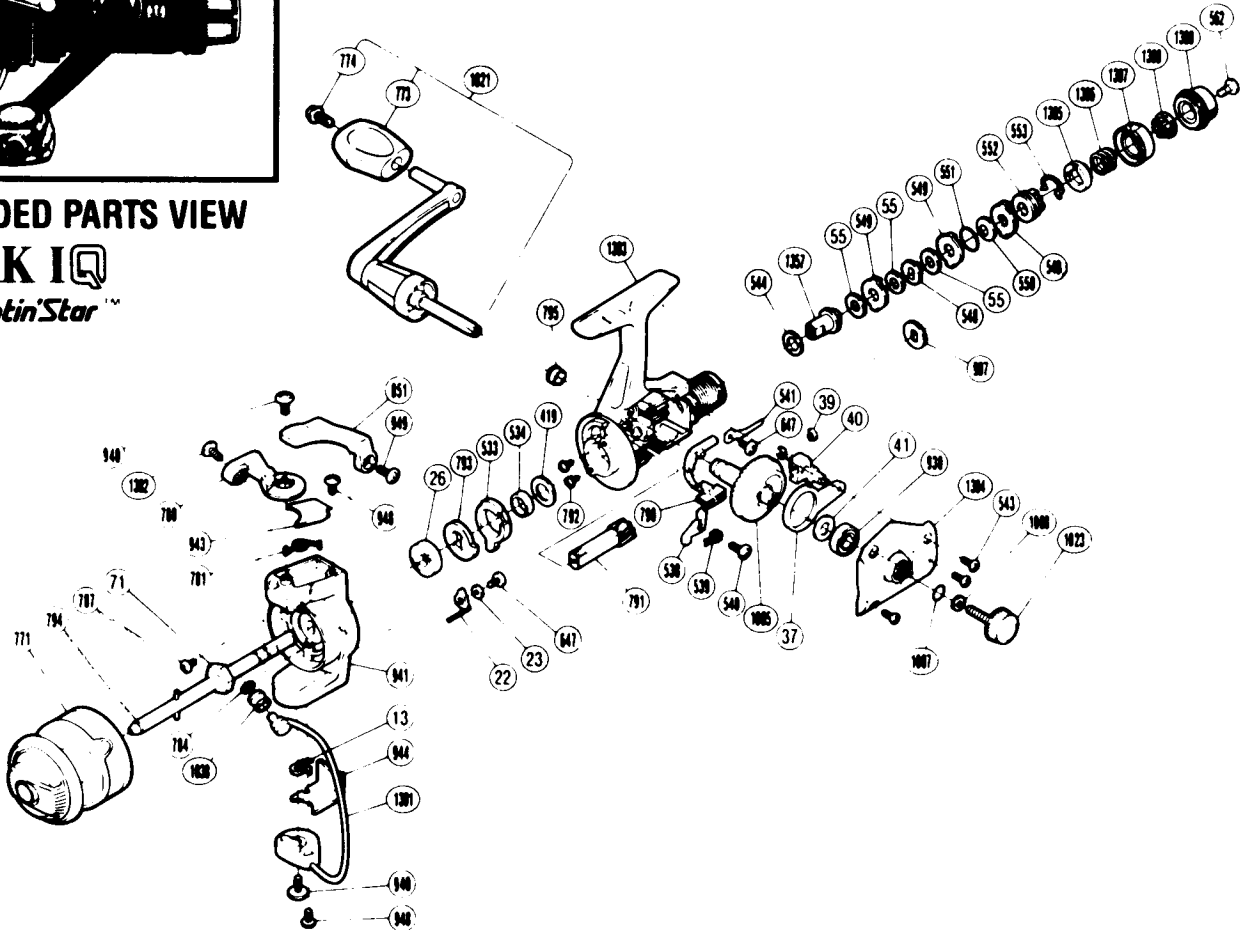

EXPLODED PARTS VIEW

MARK I Q

with *Fightin' Star*™