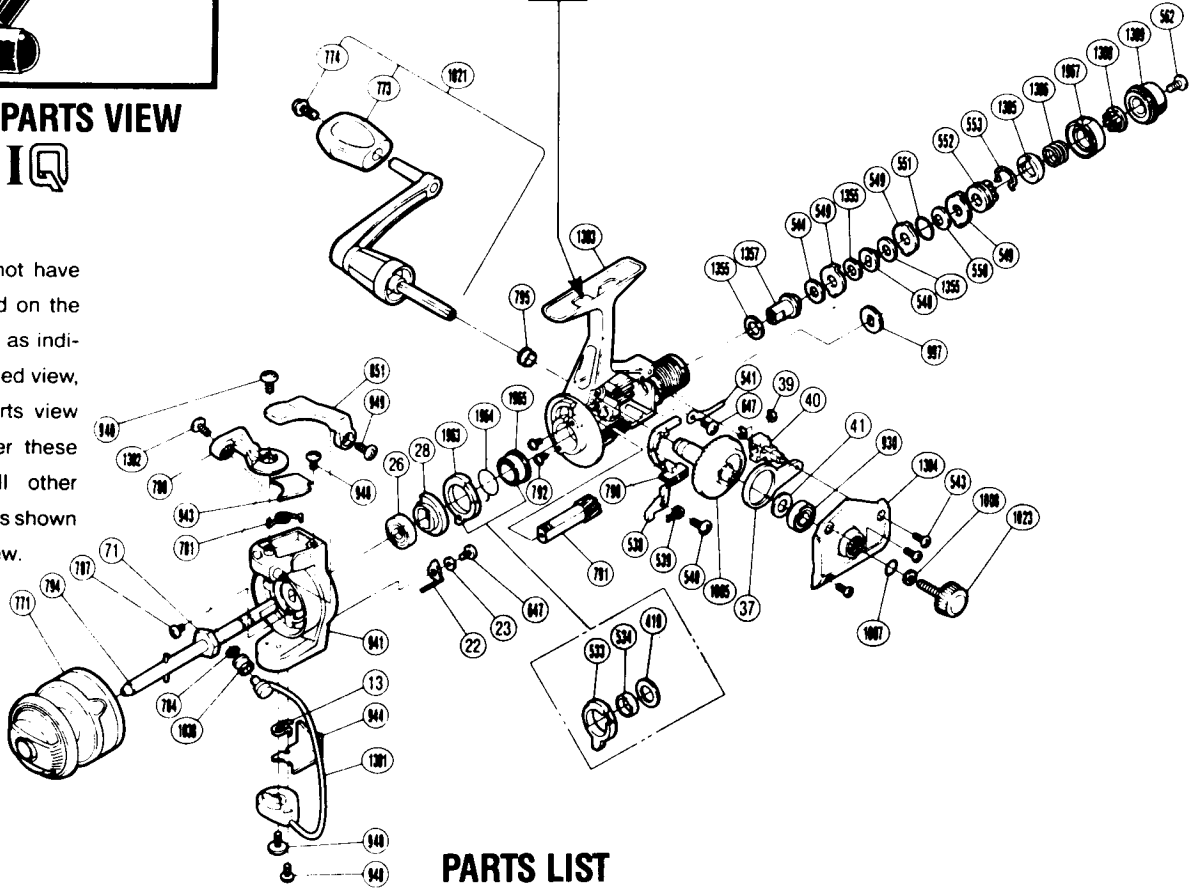


**EXPLODED PARTS VIEW
MARK I Q**

*If your reel does not have an (89) mark molded on the top of the reel foot as indicated in the exploded view, please use the parts view in the box to order these specific parts. All other parts numbers are as shown in the exploded view.

※ Please look here for (89) mark here

**PARTS LIST****PART # DESCRIPTION**

RD 0013	(Trip) Lever Spring
RD 0022	(Bail) Trip Lever
RD 0023	Trip Lever Spacer
RD 0026	Ball Bearing
RD 0028	Anti-Reverse Ratchet
RD 0037	Oscillating Arm
RD 0039	"C" Lock
RD 0040	Oscillating Block
RD 0041	Drive Gear Washer
RD 0071	Rotor Nut
RD 0419	Bushing Washer (B)
RD 0533	Anti-Reverse Lock Out
RD 0534	Pinion Spacer
RD 0538	Anti-Reverse Pawl
RD 0539	Anti-Reverse Pawl Spring
RD 0540	Anti-Reverse Pawl Screw
RD 0541	Drag Click
RD 0543	Side Cover Screw (B)
RD 0544	Drag Washer "C2" (White)
RD 0548	Key Washer "A"
RD 0549	Eared Washer "B"
RD 0550	Coned Disc Spring
RD 0551	"O" Ring

PART # DESCRIPTION

RD 0552	Pressure Screw
RD 0553	Hold Click Spring
RD 0562	Drag Programmer Screw
RD 0647	Nut Lock Screw
RD 0771	Spool Assembly
RD 0773	Handle Knob
RD 0774	Handle Knob Screw
RD 0780	Bail Arm
RD 0781	Bail Spring
RD 0784	Line Roller Washer
RD 0787	Nut Lock Screw
RD 0790	Anti-Reverse Switch (Black)
RD 0791	Pinion Gear
RD 0792	Bearing Retainer Screw
RD 0794	Main Shaft
RD 0795	Bushing B
RD 0851	Quick-Fire II Trigger
RD 0930	Ball Bearing
RD 0940	Bail Trip Cam Screw
RD 0941	Rotor
RD 0943	Bail Spring Cover
RD 0944	Bail Trip Cover
RD 0948	Bail Trip Cover Screw