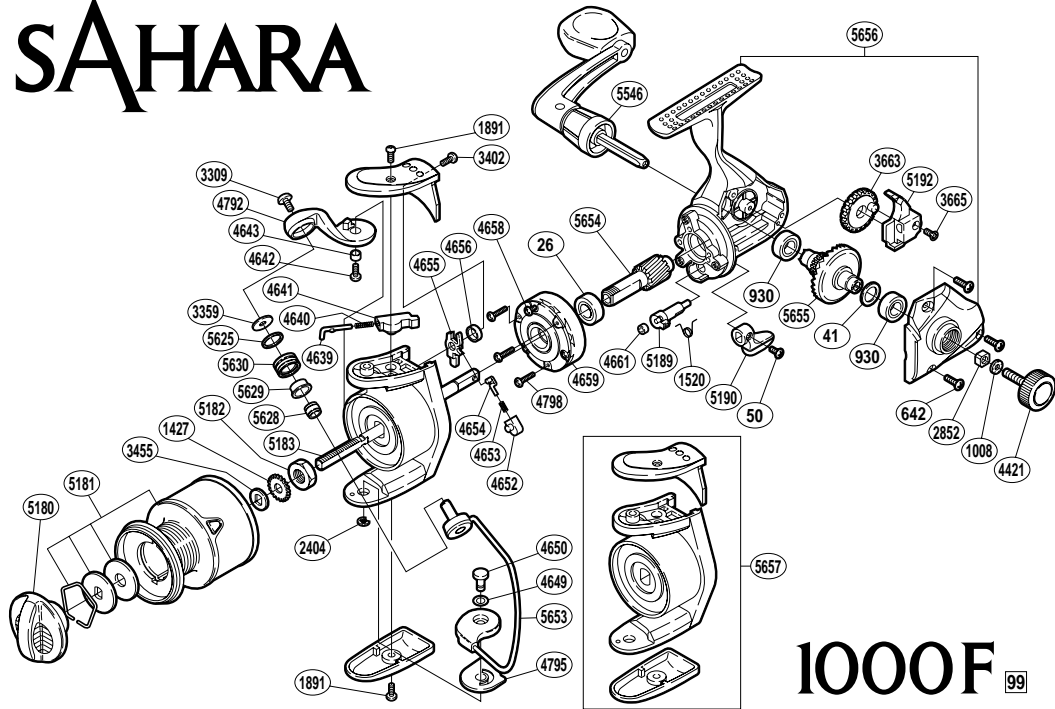

SAHARA

1000F 99

RD No.	PARTS NAMES	RD No.	PARTS NAMES	RD No.	PARTS NAMES
0026	Ball Bearing	4639	Bail Spring Guide (A)	5180	Drag Knob
0041	Drive Gear Washer	4640	Bail Spring	5181	Spool Assembly
0050	Anti-Reverse Lever Screw	4641	Bail Spring Guide (B)	5182	Rotor Nut
0642	Side Cover Screw	4642	Bail Arm Screw	5183	Main Shaft
0930	Ball Bearing	4643	Bail Arm Bushing	5189	Anti-Reverse Cam
1008	Handle Lock Washer	4649	Spacer	5190	Anti-Reverse Lever
1427	Spool Support	4650	Bail Hold Support Shaft	5192	Oscillating Slider
1520	Anti-Reverse Cam Spring	4652	Lever Spring Guide (B)	5546	Handle Assembly
1891	Multi-Purpose Screw	4653	Lever Spring	5625	Line Roller Spacer
2404	"E" Lock	4654	Lever Spring Guide (A)	5628	Line Roller Collar
2852	Handle Screw Lock	4655	Bail Trip Lever	5629	Line Roller Bushing
3309	Line Roller Screw	4656	Trip Lever Spacer	5630	Line Roller
3359	Line Roller Washer	4658	Clutch Cover Screw	5653	Bail Assembly
3402	Bail Spring Cover Screw (small)	4659	Roller Clutch Assembly	5654	Pinion Gear
3455	Spool Washer	4661	Anti-Reverse Cam Ring	5655	Drive Gear
3663	Oscillating Gear	4792	Bail Arm	5656	Body Assembly
3665	Slider Retainer Screw	4795	Bail Hold Support Spacer	5657	Rotor Assembly
4421	Handle Screw Cap	4798	Roller Clutch Screw		