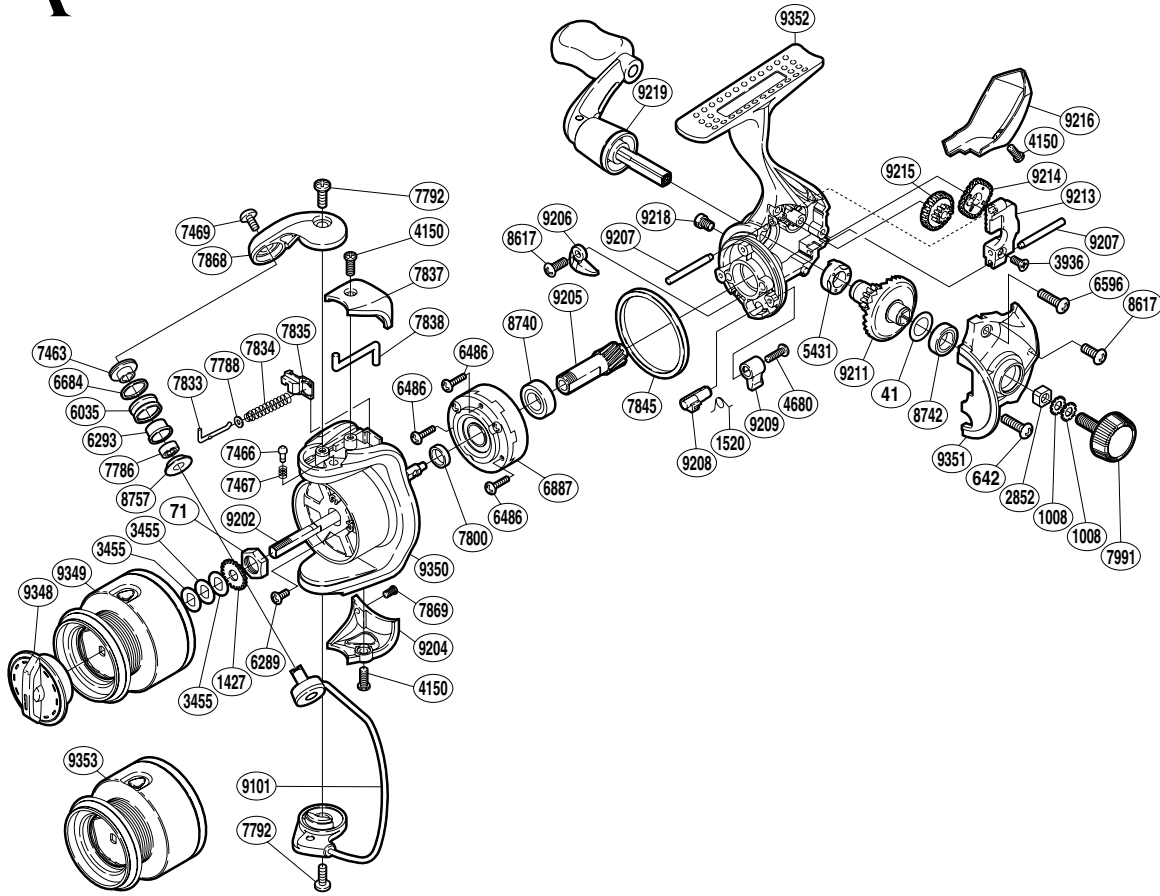

SHIMANO®

SAHARA ⚙️ A-RB

SH-750FB

(1SE640752U)

Part No.	Description	Part No.	Description	Part No.	Description
RD 0041	Drive Gear Washer	RD 7467	Click Spring	RD 9204	Bail Hold Support Guard
RD 0071	Rotor Nut	RD 7469	Line Roller Screw	RD 9205	Pinion Gear
RD 0642	Side Cover Screw	RD 7786	Ball Bearing	RD 9206	Bail Trip Strike
RD 1008	Handle Lock Washer	RD 7788	Spring Guide (A) Support	RD 9207	Oscillating Guide
RD 1427	Spool Support	RD 7792	Multi-Purpose Screw	RD 9208	Anti-Reverse Cam
RD 1520	Anti-Reverse Cam Spring	RD 7800	Rotor Ring	RD 9209	Anti-Reverse Lever
RD 2852	Handle Screw Lock	RD 7833	Bail Spring Guide (A)	RD 9211	Drive Gear
RD 3455	Spool Washer	RD 7834	Bail Spring	RD 9213	Oscillating Slider
RD 3936	Slider Retainer Screw	RD 7835	Bail Spring Seat	RD 9214	Oscillating Gear
RD 4150	Protector Screw (A)	RD 7837	Bail Spring Cover	RD 9215	Idle Gear (B)
RD 4680	Anti-Reverse Lever Screw	RD 7838	Bail Trip Lever	RD 9216	Rear Protector
RD 5431	Drive Gear Bushing	RD 7845	Friction Ring	RD 9218	Oil Cap
RD 6035	Line Roller	RD 7868	Bail Arm	RD 9219	Handle Assembly
RD 6289	Nut Lock Screw	RD 7869	Protector Screw (B)	RD 9348	Drag Knob
RD 6293	Line Roller Bushing	RD 7991	Handle Screw Cap	RD 9349	Spool Assembly
RD 6486	Roller Clutch Screw	RD 8617	Multi-Purpose Screw	RD 9350	Rotor
RD 6596	Side Cover Screw	RD 8740	Ball Bearing	RD 9351	Side Cover
RD 6684	Line Roller Spacer	RD 8742	Ball Bearing	RD 9352	Body
RD 6887	Roller Clutch Assembly	RD 8757	Bearing Spacer	RD 9353	Spare Spool Assembly
RD 7463	Line Roller Washer	RD 9101	Bail Assembly		
RD 7466	Click Pin	RD 9202	Main Shaft		

(160624)