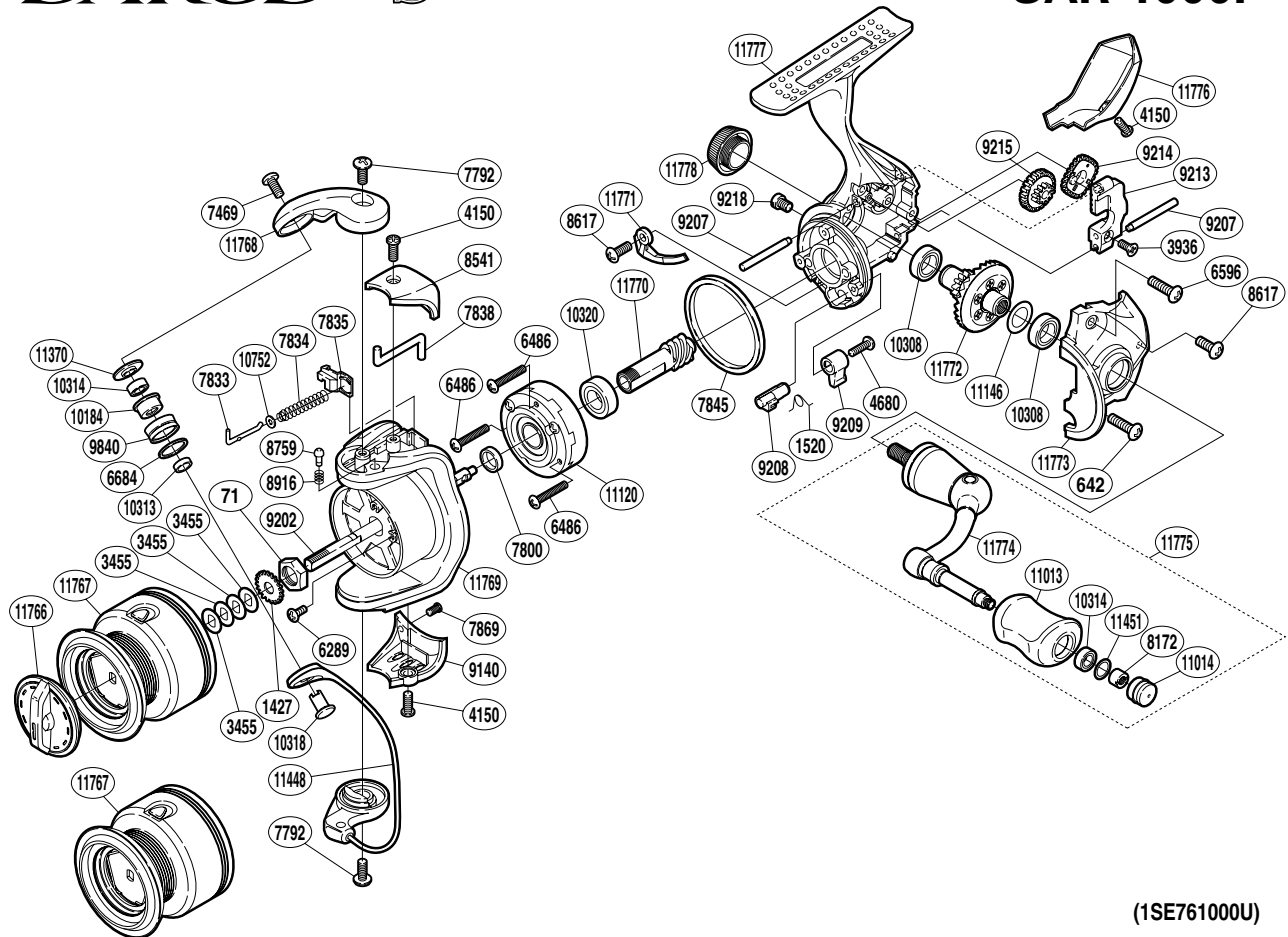

# SHIMANO

SAROS S A-RB

SAR-1000F

(1SE761000U)

Part No.	Description	Part No.	Description	Part No.	Description
RD 0071	Rotor Nut	RD 8172	Handle Knob Nut	RD10752	Spring Guide A Support
RD 0642	Screw	RD 8541	Bail Spring Cover	RD11013	Handle Knob
RD 1427	Spool Support	RD 8617	Screw	RD11014	Handle Knob Seal
RD 1520	Anti-Reverse Cam Spring	RD 8759	Click Pin	RD11120	Roller Clutch Assembly
RD 3455	Spool Washer	RD 8916	Click Spring	RD11146	Washer
RD 3936	Screw	RD 9140	Bail Hold Support Guard	RD11370	Line Roller Washer
RD 4150	Screw	RD 9202	Main Shaft	RD11448	Bail Assembly
RD 4680	Screw	RD 9207	Oscillating Guide	RD11451	Washer
RD 6289	Screw	RD 9208	Anti-Reverse Cam	RD11766	Drag Knob
RD 6486	Screw	RD 9209	Anti-Reverse Lever	RD11767	Spool Assembly
RD 6596	Screw	RD 9213	Oscillating Slider	RD11768	Bail Arm
RD 6684	Line Roller Spacer	RD 9214	Oscillating Gear	RD11769	Rotor
RD 7469	Screw	RD 9215	Idle Gear	RD11770	Pinion Gear
RD 7792	Screw	RD 9218	Oil Cap	RD11771	Bail Trip Strike
RD 7800	Rotor Ring	RD 9840	Line Roller	RD11772	Drive Gear
RD 7833	Bail Spring Guide A	RD10184	Line Roller Bushing	RD11773	Side Cover
RD 7834	Bail Spring	RD10308	Ball Bearing	RD11774	Handle Shank Assembly
RD 7835	Bail Spring Seat	RD10313	Bearing Spacer	RD11775	Handle Assembly
RD 7838	Bail Trip Lever	RD10314	Ball Bearing	RD11776	Rear Protector
RD 7845	Friction Ring	RD10318	Line Roller Support	RD11777	Body
RD 7869	Screw	RD10320	Ball Bearing	RD11778	Handle Screw Cap

(190523)