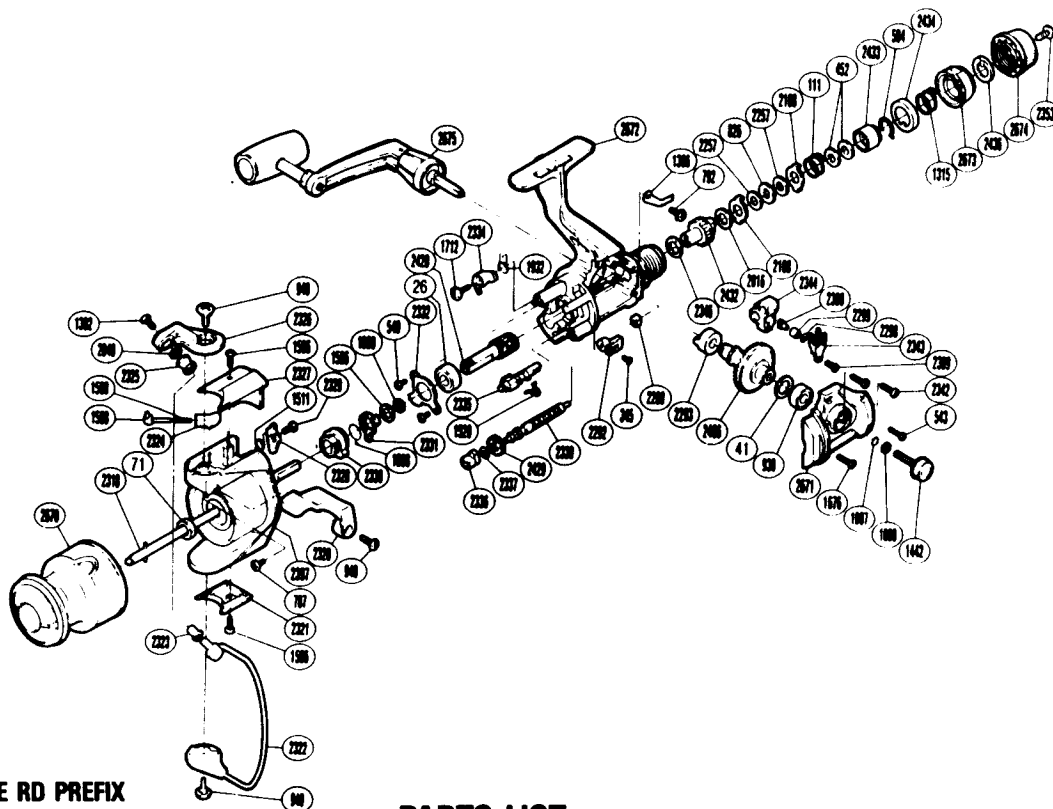

EXPLODED PARTS VIEW SBA 6-10[#]

SHIMANO®

1990 REPAIR MANUAL

Shimano American Corporation, One Shimano Dr.
Irvine, CA 92718

TO ORDER: USE RD PREFIX
WITH PART NUMBER

PARTS LIST

RD #	DESCRIPTION	RD #	DESCRIPTION	RD #	DESCRIPTION
0026	Ball Bearing	1676	Side Cover Screw	2330	Anti-Reverse Ratchet
0041	Drive Gear Washer	1712	Anti-Reverse Pawl Screw	2331	Anti-Reverse Lock Out
0071	Rotor Nut	1888	Anti-Reverse Lock Out Spring	2332	Bearing Retainer
0111	Drag (Coil) Spring	1890	Bushing Washer	2334	Anti-Reverse Pawl
0345	Anti-Reverse Lever Screw	1932	Anti-Reverse Pawl Spring	2335	Anti-Reverse Cam
0452	Drag Spring Washer "A"	2016	Drag Washer "H2" (White)	2336	Worm Bearing (Front)
0540	Anti-Reverse Pawl Screw	2048	Line Roller Washer	2337	Worm Shaft Spacer
0543	Side Cover Screw (B)	2108	Eared Washer "B"	2339	Worm Shaft
0584	Hold Click Spring	2257	Drag Washer "H1"	2342	Side Cover Screw (B)
0787	Nut Lock Screw	2288	Worm Bearing	2343	Oscillating Slider Retainer
0792	Bearing Retainer Screw	2292	Anti-Reverse Lever	2344	Oscillating Slider
0826	Key Washer "A"	2293	Drive Gear Bushing	2346	Drag Washer "C2" (White)
0930	Ball Bearing	2298	Spacer	2353	Drag Programmer Screw
0940	Bail Trip Cam Screw	2299	Oscillating Slider Bushing	2397	Rotor
0949	Trigger Screw	2300	Oscillating Pawl	2406	Drive Gear
1007	Lock Washer Retainer	2309	Slider Retainer Screw	2428	Pinion Gear
1008	Handle Lock Washer	2318	Main Shaft	2429	Idle Gear
1302	Line Roller Screw	2320	Quick-Fire II Trigger	2432	Drag Shaft
1315	Pre-Set Spring	2321	Rotor Side Cover	2433	Pressure Screw
1366	Drag Click	2322	Bail Assembly	2434	Pre-Set Spring Cover
1442	Handle Screw Cap	2323	Line Roller Bushing	2436	Pre-Set Cam
1506	Bail Spring Cover Screw	2324	Bail Spring Guide (B)	2670	Spool Assembly
1508	Bail Spring Guide A	2325	Sic Ceramic Roller	2671	Side Cover
1509	Bail Spring	2326	Arm Cam	2672	Body
1511	Lever Spring	2327	Bail Spring Cover	2673	Pre-Set Ring
1520	Anti-Reverse Cam Spring	2328	Bail Trip Lever	2674	Drag Knob
1596	Bushing Washer	2329	Bail Trip Lever Screw	2675	Handle Assembly