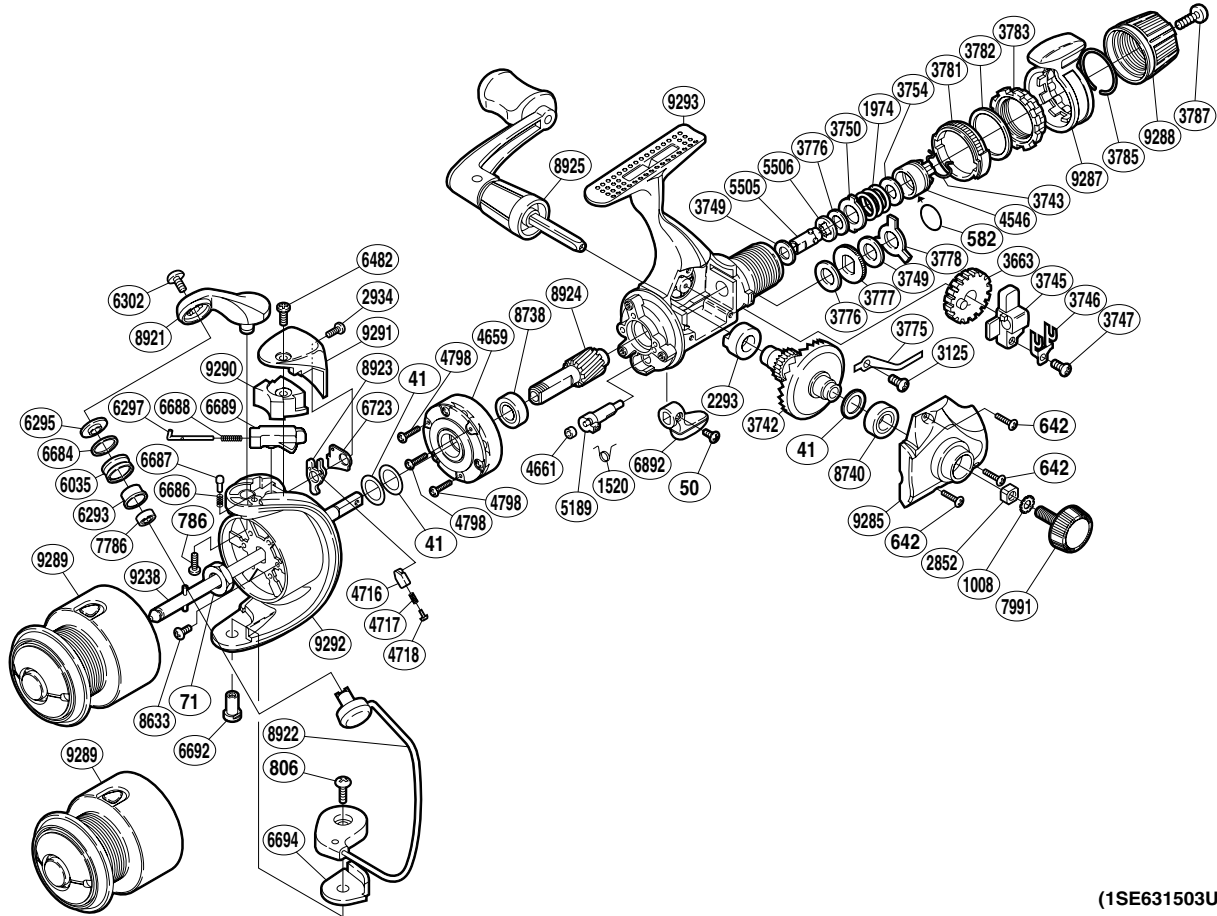

SHIMANO®

SEDONA ⚙️ A-RB

SE-1500RB

(1SE631503U)

Part No.	Description	Part No.	Description	Part No.	Description
RD 0041	Washer	RD 3777	Click Gear	RD 6688	Bail Spring
RD 0050	Screw	RD 3778	Eared Washer Bf	RD 6689	Bail Spring Guide (B)
RD 0071	Rotor Nut	RD 3781	Lever Click Gear	RD 6692	Bail Hold Support Shaft
RD 0582	O Ring	RD 3782	Fightin' Pressure Screw Washer	RD 6694	Bail Hold Support Spacer
RD 0642	Screw	RD 3783	Fightin' Pressure Screw	RD 6723	Trip Lever Spacer
RD 0786	Screw	RD 3785	Lever Hold Spring	RD 6892	Anti-Reverse Lever
RD 0806	Screw	RD 3787	Screw	RD 7786	Ball Bearing
RD 1008	Handle Lock Washer	RD 4546	Pressure Screw	RD 7991	Handle Screw Cap
RD 1520	Anti-Reverse Cam Spring	RD 4659	Roller Clutch Assembly	RD 8633	Screw
RD 1974	Drag Coil Spring	RD 4661	Anti-Reverse Cam Ring	RD 8738	Ball Bearing
RD 2293	Drive Gear Bushing	RD 4716	Lever Spring Guide (B)	RD 8740	Ball Bearing
RD 2852	Handle Screw Lock	RD 4717	Lever Spring	RD 8921	Bail Arm
RD 2934	Screw	RD 4718	Lever Spring Guide (A)	RD 8922	Bail Assembly
RD 3125	Screw	RD 4798	Screw	RD 8923	Bail Trip Lever
RD 3663	Oscillating Gear	RD 5189	Anti-Reverse Cam	RD 8924	Pinion Gear
RD 3742	Drive Gear	RD 5505	Drag Shaft (A)	RD 8925	Handle Assembly
RD 3743	Hold Click Spring	RD 5506	Drag Shaft (B)	RD 9238	Main Shaft
RD 3745	Oscillating Slider	RD 6035	Line Roller	RD 9285	Side Cover
RD 3746	Oscillating Slider Retainer	RD 6293	Line Roller Bushing	RD 9287	Fightin' Drag Lever
RD 3747	Screw	RD 6295	Line Roller Washer	RD 9288	Drag Programmer
RD 3749	Drag Washer C (cloth)	RD 6297	Bail Spring Guide (A)	RD 9289	Spool Assembly
RD 3750	Eared Washer B	RD 6302	Screw	RD 9290	Bail Spring Cover
RD 3751	Drag Washer C (blue)	RD 6482	Screw	RD 9291	Bail Spring Cover Guard
RD 3754	Drag Spring Washer	RD 6684	Line Roller Spacer	RD 9292	Rotor
RD 3775	Drag Click	RD 6686	Click Spring	RD 9293	Body
RD 3776	Drag Washer C (cloth)	RD 6687	Click Pin		