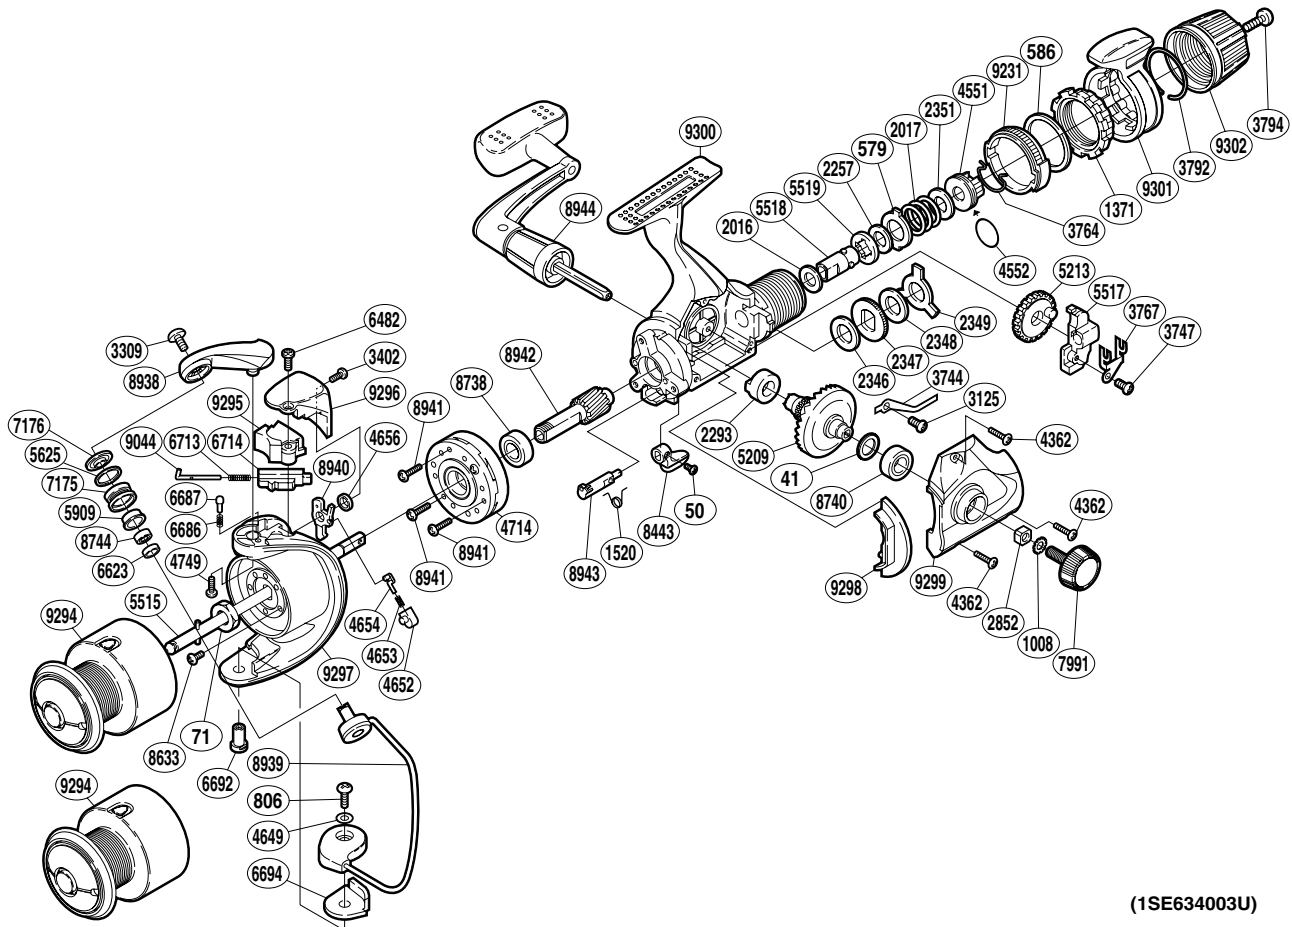

## SEDONA ⚙️ A-RB

## SE-4000RB

(1SE634003U)

Part No.	Description	Part No.	Description	Part No.	Description
RD 0041	Washer	RD 3794	Screw	RD 7175	Line Roller
RD 0050	Screw	RD 4362	Screw	RD 7176	Line Roller Washer
RD 0071	Rotor Nut	RD 4551	Pressure Screw	RD 7991	Handle Screw Cap
RD 0579	Eared Washer B	RD 4552	O Ring	RD 8443	Anti-Reverse Lever
RD 0586	Fightin' Pressure Screw Washer	RD 4649	Spacer	RD 8633	Screw
RD 0806	Screw	RD 4652	Lever Spring Guide (B)	RD 8738	Ball Bearing
RD 1008	Handle Lock Washer	RD 4653	Lever Spring	RD 8740	Ball Bearing
RD 1371	Fightin' Pressure Screw	RD 4654	Lever Spring Guide (A)	RD 8744	Ball Bearing
RD 1520	Anti-Reverse Cam Spring	RD 4656	Trip Lever Spacer	RD 8938	Bail Arm
RD 2016	Drag Washer C (cloth)	RD 4714	Roller Clutch Assembly	RD 8939	Bail Assembly
RD 2017	Drag Coil Spring	RD 4749	Screw	RD 8940	Bail Trip Lever
RD 2257	Drag Washer H (blue)	RD 5209	Drive Gear	RD 8941	Screw
RD 2293	Drive Gear Bushing	RD 5213	Oscillating Gear	RD 8942	Pinion Gear
RD 2346	Drag Washer C (cloth)	RD 5515	Main Shaft	RD 8943	Anti-Reverse Cam
RD 2347	Click Gear	RD 5517	Oscillating Slider	RD 8944	Handle Assembly
RD 2348	Drag Washer C (blue)	RD 5518	Drag Shaft (A)	RD 9044	Bail Spring Guide (A)
RD 2349	Eared Washer BF	RD 5519	Drag Shaft (B)	RD 9231	Lever Click Gear
RD 2351	Drag Spring Washer	RD 5625	Line Roller Spacer	RD 9294	Spool Assembly
RD 2852	Handle Screw Lock	RD 5909	Line Roller Bushing	RD 9295	Bail Spring Cover
RD 3125	Screw	RD 6482	Screw	RD 9296	Bail Spring Cover Guard
RD 3309	Screw	RD 6623	Bearing Spacer	RD 9297	Rotor
RD 3402	Screw	RD 6686	Click Spring	RD 9298	Side Cover Flange
RD 3744	Drag Click	RD 6687	Click Pin	RD 9299	Side Cover
RD 3747	Screw	RD 6692	Bail Hold Support Shaft	RD 9300	Body
RD 3764	Hold Click Spring	RD 6694	Bail Hold Support Spacer	RD 9301	Fightin' Drag Lever
RD 3767	Oscillating Slider Retainer	RD 6713	Bail Spring	RD 9302	Drag Programmer
RD 3792	Lever Hold Spring	RD 6714	Bail Spring Guide (B)		