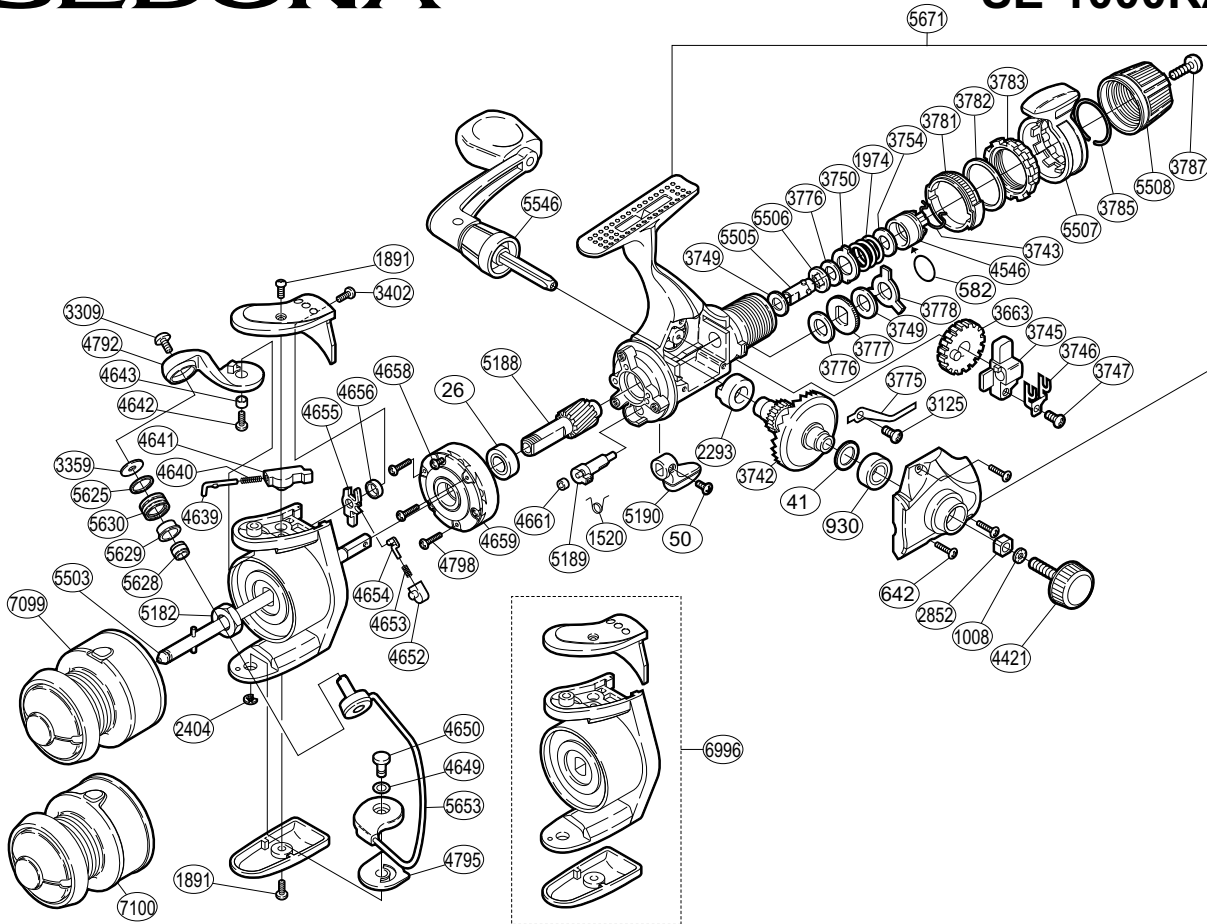

SHIMANO®

SEDONA®

SE-1000RA

Part No.	Description	Part No.	Description	Part No.	Description
RD 0026	Ball Bearing	RD 3754	Drag Spring Washer	RD 4659	Roller Clutch Assembly
RD 0041	Drive Gear Washer	RD 3775	Drag Click	RD 4661	Anti-Reverse Cam Ring
RD 0050	Anti-Reverse Lever Screw	RD 3776	Drag Washer "C" (cloth)	RD 4792	Bail Arm
RD 0582	"O" Ring	RD 3777	Click Gear	RD 4795	Bail Hold Support Spacer
RD 0642	Side Cover Screw	RD 3778	Eared Washer "B"	RD 4798	Roller Clutch Screw
RD 0930	Ball Bearing	RD 3781	Lever Click Gear	RD 5182	Rotor Nut
RD 1008	Handle Lock Washer	RD 3782	Fightin' Pressure Screw Washer	RD 5188	Pinion Gear
RD 1520	Anti-Reverse Cam Spring	RD 3783	Fightin' Pressure Screw	RD 5189	Anti-Reverse Cam
RD 1891	Multi-Purpose Screw	RD 3785	Lever Hold Spring	RD 5190	Anti-Reverse Lever
RD 1974	Drag Coil Spring	RD 3787	Drag Programmer Screw	RD 5503	Main Shaft
RD 2293	Drive Gear Bushing	RD 4421	Handle Screw Cap	RD 5505	Drag Shaft (A)
RD 2404	"E" Lock	RD 4546	Pressure Screw	RD 5506	Drag Shaft (B)
RD 2852	Handle Screw Lock	RD 4639	Bail Spring Guide (A)	RD 5507	Fightin' Drag Lever
RD 3125	Drag Click Screw	RD 4640	Bail Spring	RD 5508	Drag Programmer
RD 3309	Line Roller Screw	RD 4641	Bail Spring Guide (B)	RD 5546	Handle Assembly
RD 3359	Line Roller Washer	RD 4642	Bail Arm Screw	RD 5625	Line Roller Spacer
RD 3402	Bail Spring Cover Screw (small)	RD 4643	Bail Arm Bushing	RD 5628	Line Roller Collar
RD 3663	Oscillating Gear	RD 4649	Spacer	RD 5629	Line Roller Bushing
RD 3742	Drive Gear	RD 4650	Bail Hold Support Shaft	RD 5630	Line Roller
RD 3743	Hold Click Spring	RD 4652	Lever Spring Guide (B)	RD 5653	Bail Assembly
RD 3745	Oscillating Slider	RD 4653	Lever Spring	RD 5671	Body Assembly
RD 3746	Oscillating Slider Retainer	RD 4654	Lever Spring Guide (A)	RD 6996	Rotor Assembly
RD 3747	Slider Retainer Screw	RD 4655	Bail Trip Lever	RD 7099	Spool Assembly (aluminum)
RD 3749	Drag Washer "C" (white)	RD 4656	Trip Lever Spacer	RD 7100	Spool Assembly (graphite)
RD 3750	Eared Washer "B"	RD 4658	Clutch Cover Screw		