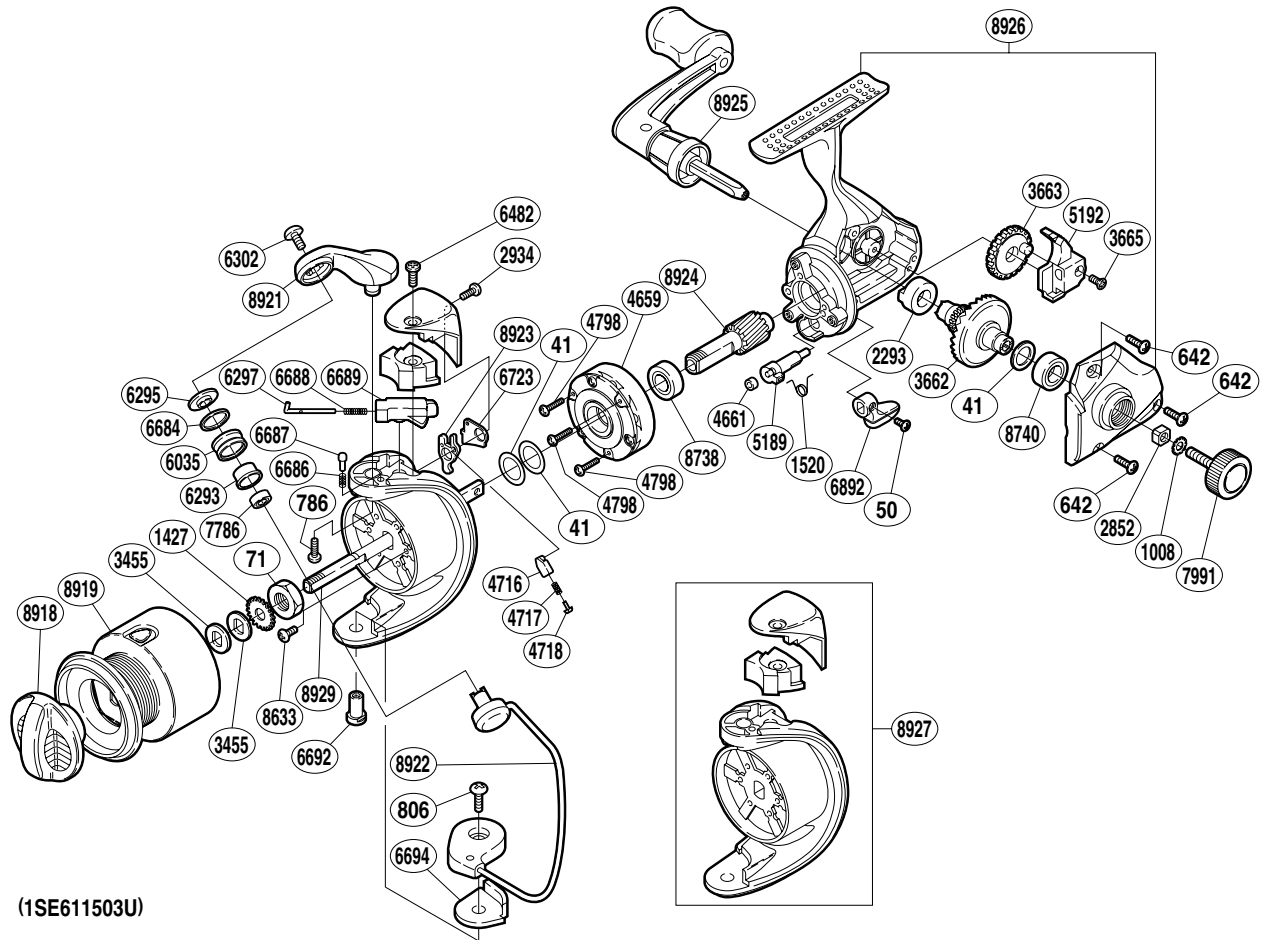

SHIMANO®

SEDONA

SE-1500FB

(1SE611503U)

Part No.	Description	Part No.	Description	Part No.	Description
RD 0041	Adjusting Washer	RD 4716	Lever Spring Guide (B)	RD 6694	Bail Hold Support Spacer
RD 0050	Anti-Reverse Lever Screw	RD 4717	Lever Spring	RD 6723	Bail Trip Lever Washer
RD 0071	Rotor Nut	RD 4718	Lever Spring Guide (A)	RD 6892	Anti-Reverse Lever
RD 0642	Side Cover Screw	RD 4798	Roller Clutch Screw	RD 7786	Ball Bearing
RD 0786	Bail Arm Screw	RD 5189	Anti-Reverse Cam	RD 7991	Handle Screw Cap
RD 0806	Bail Hold Support Screw	RD 5192	Oscillating Slider	RD 8633	Nut Lock Screw
RD 1008	Handle Lock Washer	RD 6035	Line Roller	RD 8738	Ball Bearing
RD 1427	Spool Support	RD 6293	Line Roller Bushing	RD 8740	Ball Bearing
RD 1520	Anti-Reverse Cam Spring	RD 6295	Line Roller Washer	RD 8918	Drag Knob
RD 2293	Drive Gear Bushing	RD 6297	Bail Spring Guide (A)	RD 8919	Spool Assembly
RD 2852	Handle Screw Lock	RD 6302	Line Roller Screw	RD 8921	Bail Arm
RD 2934	Bail Spring Cover Screw (B)	RD 6482	Bail Spring Cover Screw (A)	RD 8922	Bail Assembly
RD 3455	Spool Washer	RD 6684	Line Roller Spacer	RD 8923	Bail Trip Lever
RD 3662	Drive Gear	RD 6686	Click Spring	RD 8924	Pinion Gear
RD 3663	Oscillating Gear	RD 6687	Bail Arm Click	RD 8925	Handle Assembly
RD 3665	Slider Retainer Screw	RD 6688	Bail Spring	RD 8926	Body Assembly
RD 4659	Roller Clutch Assembly	RD 6689	Bail Spring Guide (B)	RD 8927	Rotor Assembly
RD 4661	Anti-Reverse Cam Ring	RD 6692	Bail Hold Support Shaft	RD 8929	Main Shaft