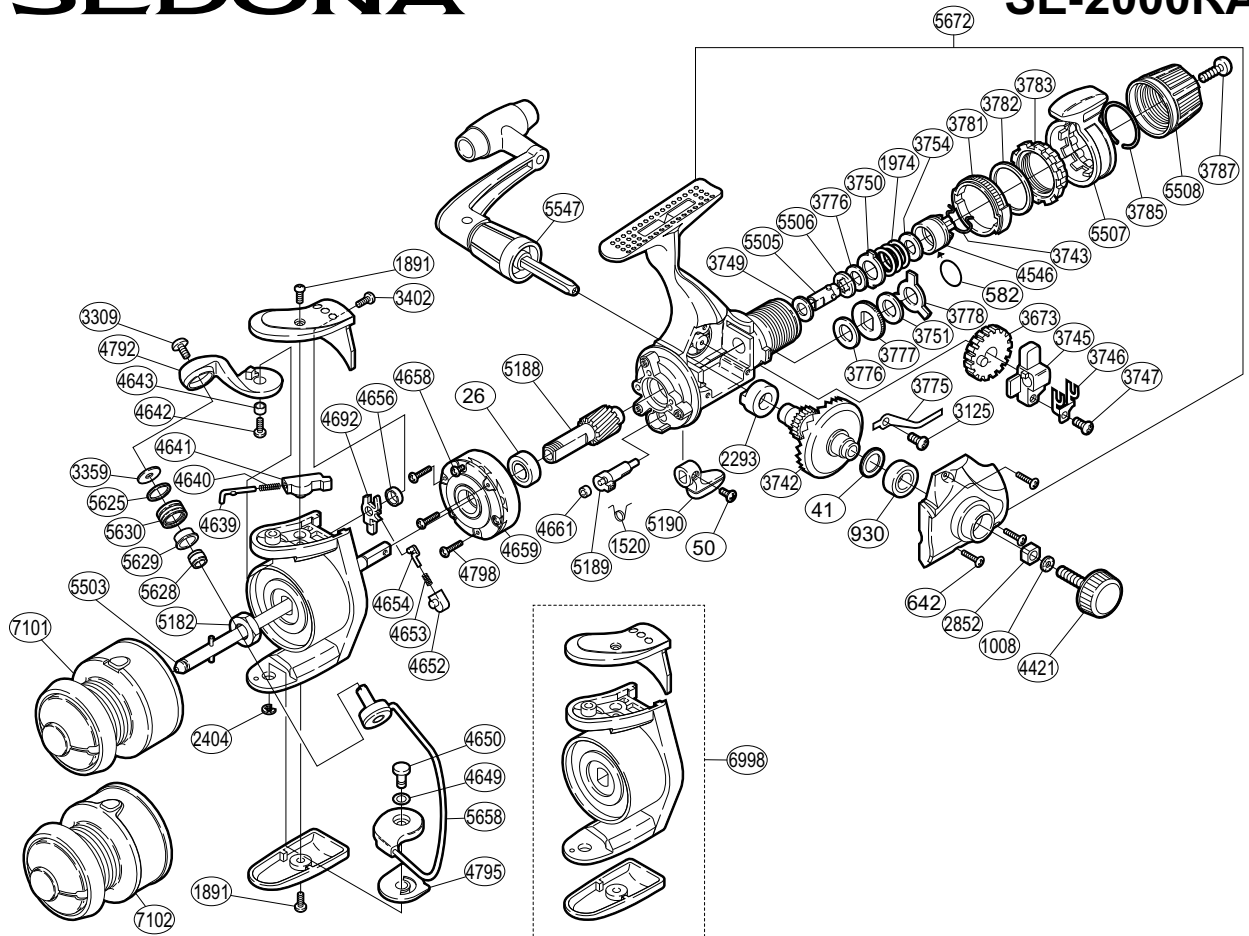

### SE-2000RA

Part No.	Description	Part No.	Description	Part No.	Description
RD 0026	Ball Bearing	RD 3751	Drag Washer "C" (blue)	RD 4659	Roller Clutch Assembly
RD 0041	Drive Gear Washer	RD 3754	Drag Spring Washer	RD 4661	Anti-Reverse Cam Ring
RD 0050	Anti-Reverse Lever Screw	RD 3775	Drag Click	RD 4692	Bail Trip Lever
RD 0582	"O" Ring	RD 3776	Drag Washer "C" (cloth)	RD 4792	Bail Arm
RD 0642	Side Cover Screw	RD 3777	Click Gear	RD 4795	Bail Hold Support Spacer
RD 0930	Ball Bearing	RD 3778	Eared Washer "B"	RD 4798	Roller Clutch Screw
RD 1008	Handle Lock Washer	RD 3781	Lever Click Gear	RD 5182	Rotor Nut
RD 1520	Anti-Reverse Cam Spring	RD 3782	Fightin' Pressure Screw Washer	RD 5188	Pinion Gear
RD 1891	Multi-Purpose Screw	RD 3783	Fightin' Pressure Screw	RD 5189	Anti-Reverse Cam
RD 1974	Drag Coil Spring	RD 3785	Lever Hold Spring	RD 5190	Anti-Reverse Lever
RD 2293	Drive Gear Bushing	RD 3787	Drag Programmer Screw	RD 5503	Main Shaft
RD 2404	"E" Lock	RD 4421	Handle Screw Cap	RD 5505	Drag Shaft (A)
RD 2852	Handle Screw Lock	RD 4546	Pressure Screw	RD 5506	Drag Shaft (B)
RD 3125	Drag Click Screw	RD 4639	Bail Spring Guide (A)	RD 5507	Fightin' Drag Lever
RD 3309	Line Roller Screw	RD 4640	Bail Spring	RD 5508	Drag Programmer
RD 3359	Line Roller Washer	RD 4641	Bail Spring Guide (B)	RD 5547	Handle Assembly
RD 3402	Bail Spring Cover Screw (small)	RD 4642	Bail Arm Screw	RD 5625	Line Roller Spacer
RD 3673	Oscillating Gear	RD 4643	Bail Arm Bushing	RD 5628	Line Roller Collar
RD 3742	Drive Gear	RD 4649	Spacer	RD 5629	Line Roller Bushing
RD 3743	Hold Click Spring	RD 4650	Bail Hold Support Shaft	RD 5630	Line Roller
RD 3745	Oscillating Slider	RD 4652	Lever Spring Guide (B)	RD 5658	Bail Assembly
RD 3746	Oscillating Slider Retainer	RD 4653	Lever Spring	RD 5672	Body Assembly
RD 3747	Slider Retainer Screw	RD 4654	Lever Spring Guide (A)	RD 6998	Rotor Assembly
RD 3749	Drag Washer "C" (white)	RD 4656	Trip Lever Spacer	RD 7101	Spool Assembly (aluminum)
RD 3750	Eared Washer "B"	RD 4658	Clutch Cover Screw	RD 7102	Spool Assembly (graphite)