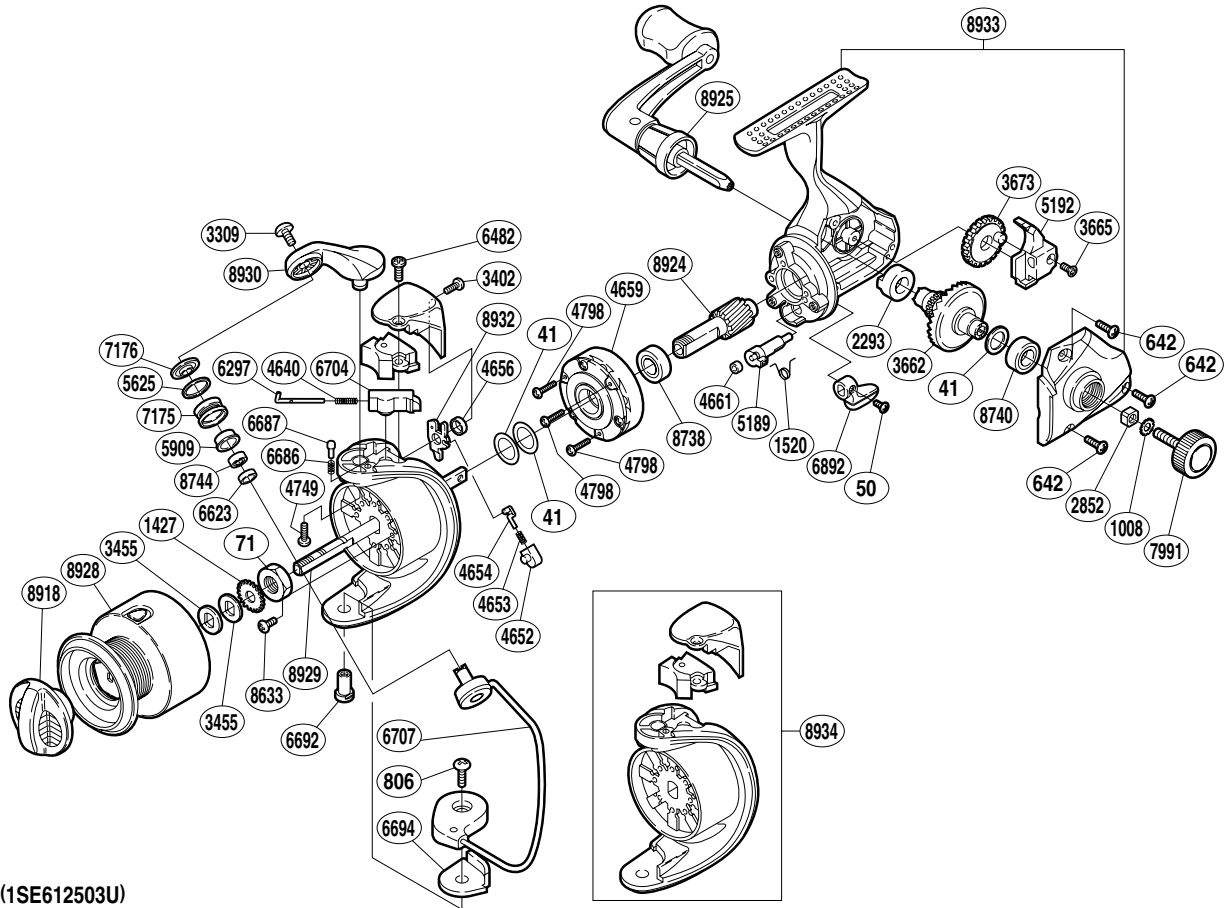

SHIMANO®

SEDONA

SE-2500FB

(1SE612503U)

Part No.	Description	Part No.	Description	Part No.	Description
RD 0041	Adjusting Washer	RD 4654	Lever Spring Guide (A)	RD 6707	Bail Assembly
RD 0050	Anti-Reverse Lever Screw	RD 4656	Trip Lever Spacer	RD 7175	Line Roller
RD 0071	Rotor Nut	RD 4659	Roller Clutch Assembly	RD 7176	Line Roller Washer
RD 0642	Side Cover Screw	RD 4661	Anti-Reverse Cam Ring	RD 7991	Handle Screw Cap
RD 0806	Bail Hold Support Screw	RD 4749	Bail Arm Screw	RD 8633	Nut Lock Screw
RD 1008	Handle Lock Washer	RD 4798	Roller Clutch Screw	RD 8738	Ball Bearing
RD 1427	Spool Support	RD 5189	Anti-Reverse Cam	RD 8740	Ball Bearing
RD 1520	Anti-Reverse Cam Spring	RD 5192	Oscillating Slider	RD 8744	Ball Bearing
RD 2293	Drive Gear Bushing	RD 5625	Line Roller Spacer	RD 8918	Drag Knob
RD 2852	Handle Screw Lock	RD 5909	Line Roller Bushing	RD 8924	Pinion Gear
RD 3309	Line Roller Screw	RD 6297	Bail Spring Guide (A)	RD 8925	Handle Assembly
RD 3402	Bail Spring Cover Screw (B)	RD 6482	Bail Spring Cover Screw (A)	RD 8928	Spool Assembly
RD 3455	Spool Washer	RD 6623	Bearing Spacer	RD 8929	Main Shaft
RD 3662	Drive Gear	RD 6686	Click Spring	RD 8930	Bail Arm
RD 3665	Slider Retainer Screw	RD 6687	Bail Arm Click	RD 8932	Bail Trip Lever
RD 3673	Oscillating Gear	RD 6692	Bail Hold Support Shaft	RD 8933	Body Assembly
RD 4640	Bail Spring	RD 6694	Bail Hold Support Spacer	RD 8934	Rotor Assembly
RD 4652	Lever Spring Guide (B)	RD 6704	Bail Spring Guide (B)		
RD 4653	Lever Spring	RD 6892	Anti-Reverse Lever		