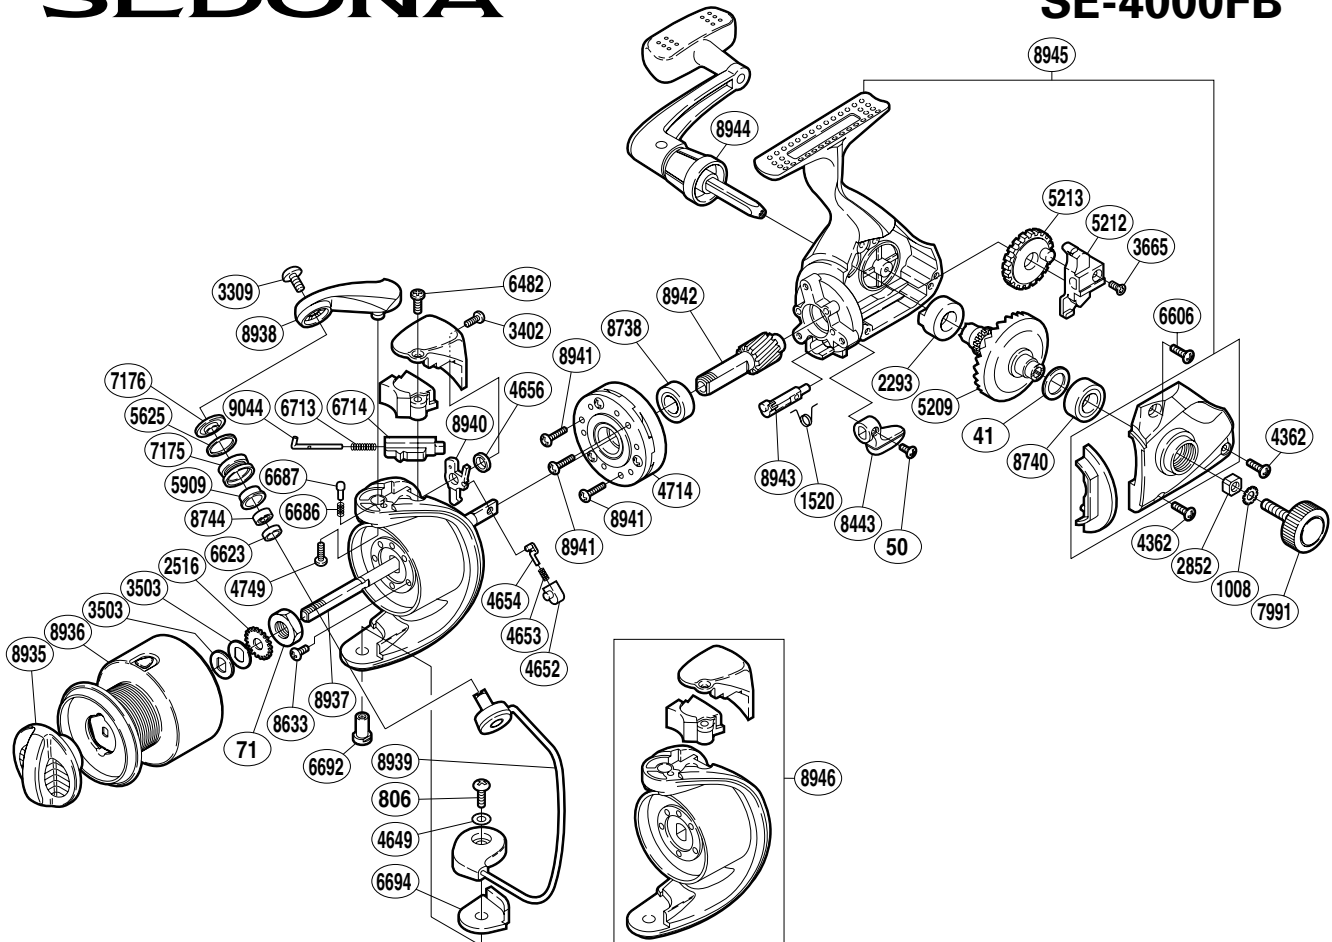

## SEDONA

## SE-4000FB

Part No.	Description	Part No.	Description	Part No.	Description
RD 0041	Drive Gear Washer	RD 4714	Roller Clutch Assembly	RD 8443	Anti-Reverse Lever
RD 0050	Anti-Reverse Lever Screw	RD 4749	Bail Arm Screw	RD 8633	Nut Lock Screw
RD 0071	Rotor Nut	RD 5209	Drive Gear	RD 8738	Ball Bearing
RD 0806	Bail Hold Support Screw	RD 5212	Oscillating Slider	RD 8740	Ball Bearing
RD 1008	Handle Lock Washer	RD 5213	Oscillating Gear	RD 8744	Ball Bearing
RD 1520	Anti-Reverse Cam Spring	RD 5625	Line Roller Spacer	RD 8935	Drag Knob
RD 2293	Drive Gear Bushing	RD 5909	Line Roller Bushing	RD 8936	Spool Assembly
RD 2516	Spool Support	RD 6482	Bail Spring Cover Screw (A)	RD 8937	Main Shaft
RD 2852	Handle Screw Lock	RD 6606	Side Cover Screw (B)	RD 8938	Bail Arm
RD 3309	Line Roller Screw	RD 6623	Bearing Spacer	RD 8939	Bail Assembly
RD 3402	Bail Spring Cover Screw (B)	RD 6686	Click Spring	RD 8940	Bail Trip Lever
RD 3503	Spool Washer	RD 6687	Bail Arm Click	RD 8941	Roller Clutch Screw
RD 3665	Slider Retainer Screw	RD 6692	Bail Hold Support Shaft	RD 8942	Pinion Gear
RD 4362	Side Cover Screw (A)	RD 6694	Bail Hold Support Spacer	RD 8943	Anti-Reverse Cam
RD 4649	Spacer	RD 6713	Bail Spring	RD 8944	Handle Assembly
RD 4652	Lever Spring Guide (B)	RD 6714	Bail Spring Guide (B)	RD 8945	Body Assembly
RD 4653	Lever Spring	RD 7175	Line Roller	RD 8946	Rotor Assembly
RD 4654	Lever Spring Guide (A)	RD 7176	Line Roller Washer	RD 9044	Bail Spring Guide (A)
RD 4656	Trip Lever Spacer	RD 7991	Handle Screw Cap		