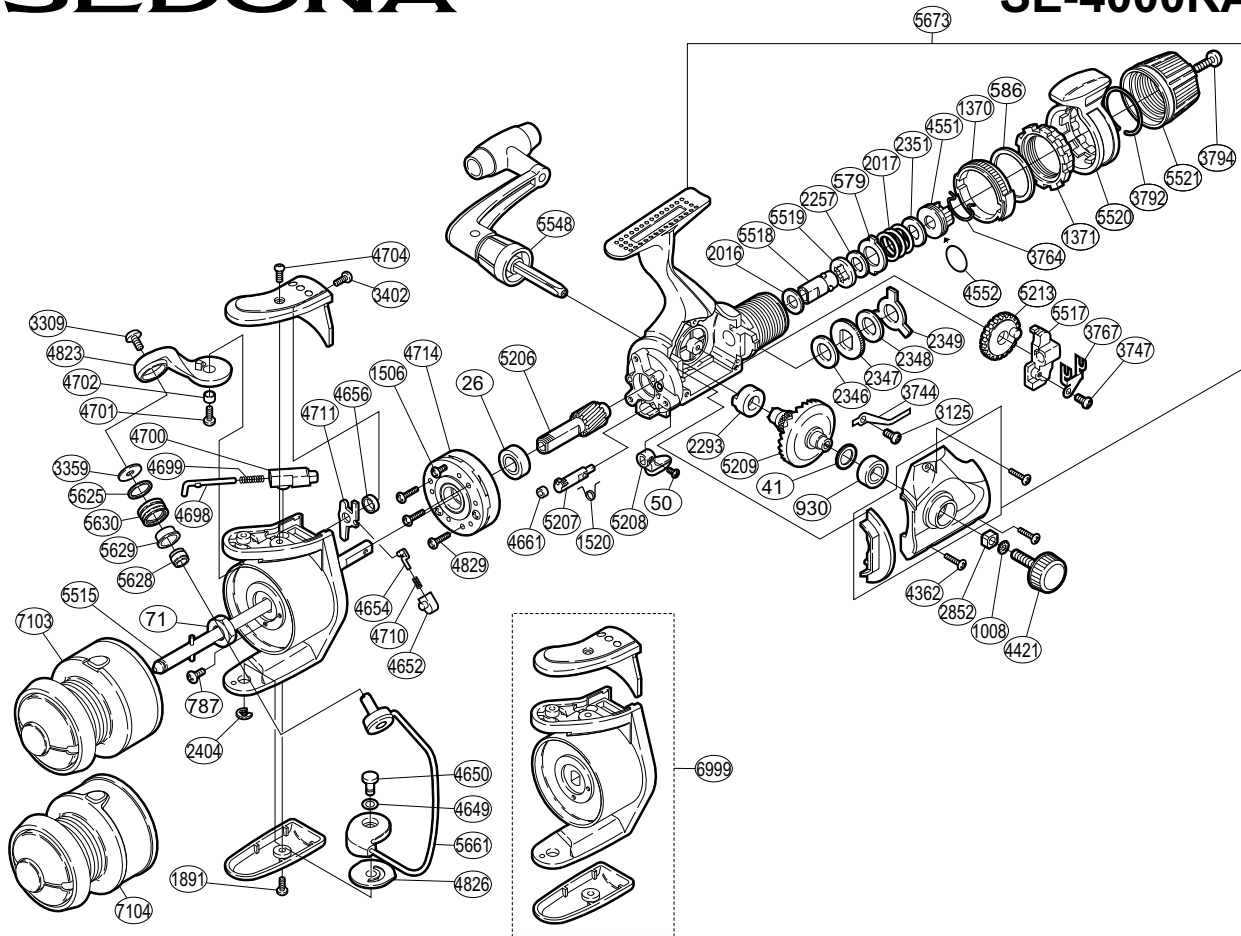

SHIMANO®

SEDONA®

SE-4000RA

Parts No.	Description	Parts No.	Description	Parts No.	Description
RD 0026	Ball Bearing	RD 3309	Line Roller Screw	RD 4711	Bail Trip Lever
RD 0041	Drive Gear Washer	RD 3359	Line Roller Washer	RD 4714	Roller Clutch Assembly
RD 0050	Anti-Reverse Lever Screw	RD 3402	Bail Spring Cover Screw (small)	RD 4823	Bail Arm
RD 0071	Rotor Nut	RD 3744	Drag Click	RD 4826	Bail Hold Support Spacer
RD 0579	Eared Washer "B"	RD 3747	Slider Retainer Screw	RD 4829	Roller Clutch Screw
RD 0586	Fightin' Pressure Screw Washer	RD 3764	Hold Click Spring	RD 5206	Pinion Gear
RD 0787	Nut Lock Screw	RD 3767	Oscillating Slider Retainer	RD 5207	Anti-Reverse Cam
RD 0930	Ball Bearing	RD 3792	Lever Hold Spring	RD 5208	Anti-Reverse Lever
RD 1008	Handle Lock Washer	RD 3794	Drag Programmer Screw	RD 5209	Drive Gear
RD 1370	Lever Click Gear	RD 4362	Side Cover Screw	RD 5213	Oscillating Gear
RD 1371	Fightin' Pressure Screw	RD 4421	Handle Screw Cap	RD 5515	Main Shaft
RD 1506	Clutch Cover Screw	RD 4551	Pressure Screw	RD 5517	Oscillating Slider
RD 1520	Anti-Reverse Cam Spring	RD 4552	"O" Ring	RD 5518	Drag Shaft (A)
RD 1891	Bail Hold Support Guard Screw	RD 4649	Spacer	RD 5519	Drag Shaft (B)
RD 2016	Drag Washer "H" (cloth)	RD 4650	Bail Hold Support Shaft	RD 5520	Fightin' Drag Lever
RD 2017	Drag Coil Spring	RD 4652	Lever Spring Guide (B)	RD 5521	Drag Programmer
RD 2257	Drag Washer "H" (blue)	RD 4654	Lever Spring Guide (A)	RD 5548	Handle Assembly
RD 2293	Drive Gear Bushing	RD 4656	Trip Lever Spacer	RD 5625	Line Roller Spacer
RD 2346	Drag Washer "C" (cloth)	RD 4661	Anti-Reverse Cam Ring	RD 5628	Line Roller Collar
RD 2347	Click Gear	RD 4698	Bail Spring Guide (A)	RD 5629	Line Roller Bushing
RD 2348	Drag Washer "C" (blue)	RD 4699	Bail Spring	RD 5630	Line Roller
RD 2349	Eared Washer "B"	RD 4700	Bail Spring Guide (B)	RD 5661	Bail Assembly
RD 2351	Drag Spring Washer	RD 4701	Bail Arm Screw	RD 5673	Body Assembly
RD 2404	"E" Lock	RD 4702	Bail Arm Bushing	RD 6999	Rotor Assembly
RD 2852	Handle Screw Lock	RD 4704	Bail Spring Cover Screw (large)	RD 7103	Spool Assembly (aluminum)
RD 3125	Drag Click Screw	RD 4710	Lever Spring	RD 7104	Spool Assembly (graphite)