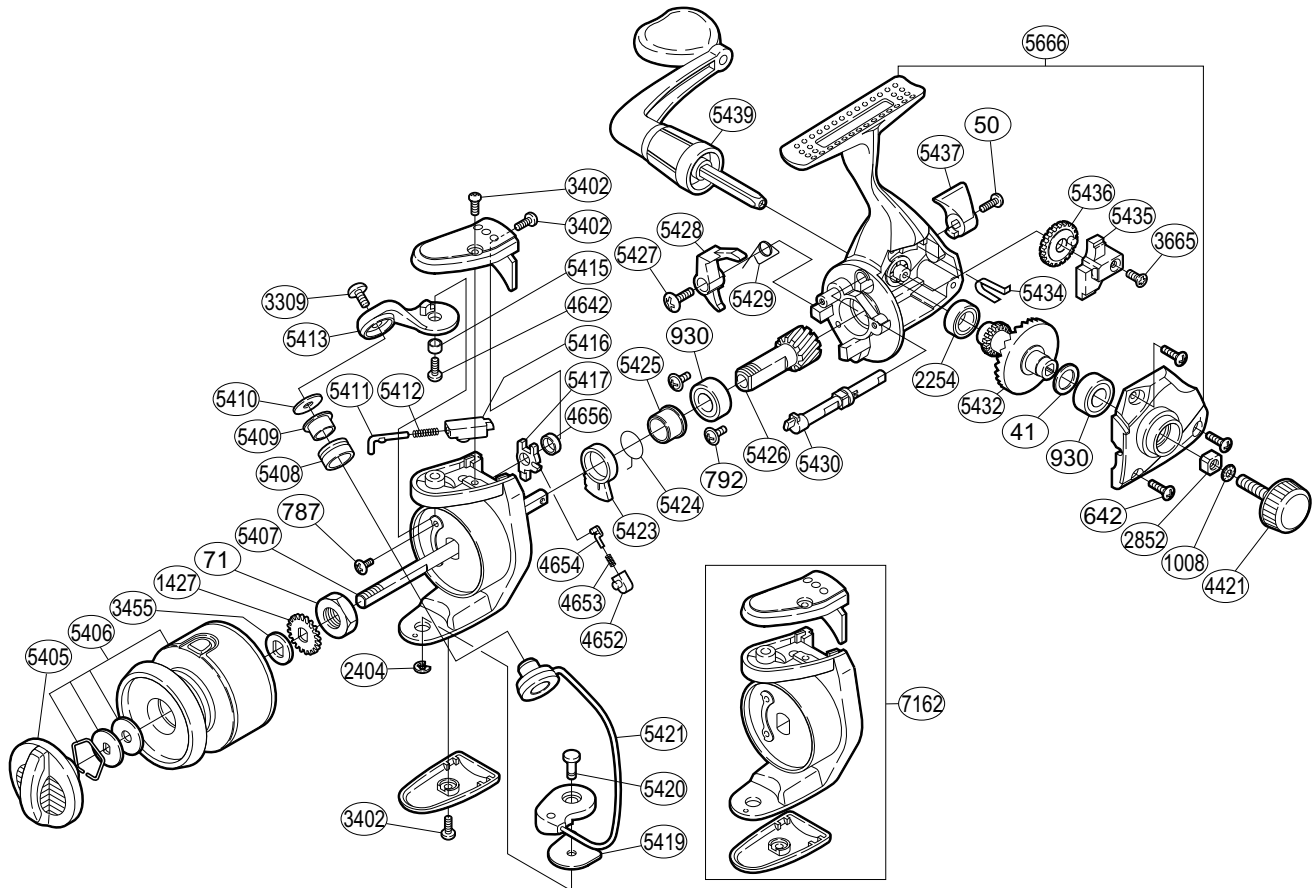

## SE-500FA

Part No.	Description	Part No.	Description	Part No.	Description
RD 0041	Drive Gear Washer	RD 4652	Lever Spring Guide (B)	RD 5421	Bail Assembly
RD 0050	Anti-Reverse Lever Screw	RD 4653	Lever Spring	RD 5423	Anti-Reverse Lock Out
RD 0071	Rotor Nut	RD 4654	Lever Spring Guide (A)	RD 5424	Anti-Reverse Lock Out Spring
RD 0642	Side Cover Screw	RD 4656	Trip Lever Spacer	RD 5425	Lock Out Spring Holder
RD 0787	Nut Lock Screw	RD 5405	Drag Knob	RD 5426	Pinion Gear
RD 0792	Bearing Retainer Screw	RD 5406	Spool Assembly	RD 5427	Anti-Reverse Pawl Screw
RD 0930	Ball Bearing	RD 5407	Main Shaft	RD 5428	Anti-Reverse Pawl
RD 1008	Handle Lock Washer	RD 5408	Line Roller	RD 5429	Anti-Reverse Pawl Spring
RD 1427	Spool Support	RD 5409	Line Roller Bushing	RD 5430	Anti-Reverse Cam
RD 2254	Ball Bearing	RD 5410	Line Roller Washer	RD 5432	Drive Gear
RD 2404	"E" Lock	RD 5411	Bail Spring Guide (A)	RD 5434	Anti-Reverse Cam Spring
RD 2852	Handle Screw Lock	RD 5412	Bail Spring	RD 5435	Oscillating Slider
RD 3309	Line Roller Screw	RD 5413	Bail Arm	RD 5436	Oscillating Gear
RD 3402	Multi-Purpose Screw	RD 5415	Bail Arm Bushing	RD 5437	Anti-Reverse Lever
RD 3455	Spool Washer	RD 5416	Bail Spring Guide (B)	RD 5439	Handle Assembly
RD 3665	Slider Retainer Screw	RD 5417	Bail Trip Lever	RD 5666	Body Assembly
RD 4421	Handle Screw Cap	RD 5419	Bail Hold Support Spacer	RD 7162	Rotor Set
RD 4642	Bail Arm Screw	RD 5420	Bail Hold Support Shaft		