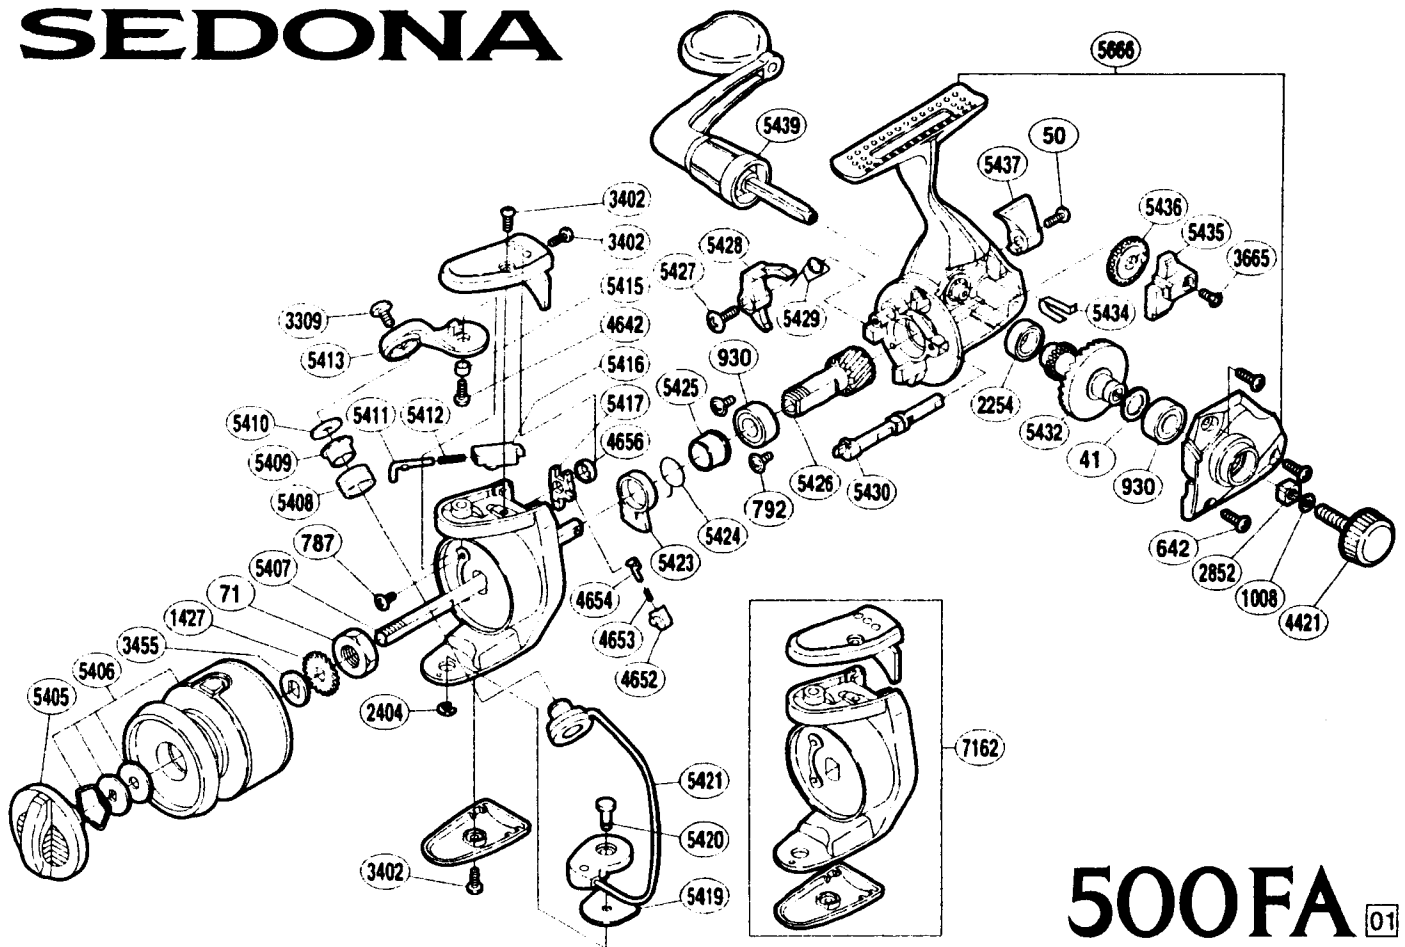

SEDONA

500FA 01

RD No.	PARTS NAMES	RD No.	PARTS NAMES	RD No.	PARTS NAMES
0041	Drive Gear Washer	4652	Lever Spring Guide (B)	5421	Bail Assembly
0050	Anti-Reverse Lever Screw	4653	Lever Spring	5423	Anti-Reverse Lock Out
0071	Rotor Nut	4654	Lever Spring Guide (A)	5424	Anti-Reverse Lock Out Spring
0642	Side Cover Screw	4656	Trip Lever Spacer	5425	Lock Out Spring Holder
0787	Nut Lock Screw	5405	Drag Knob	5426	Pinion Gear
0792	Bearing Retainer Screw	5406	Spool Assembly	5427	Anti-Reverse Pawl Screw
0930	Ball Bearing	5407	Main Shaft	5428	Anti-Reverse Pawl
1008	Handle Lock Washer	5408	Line Roller	5429	Anti-Reverse Pawl Spring
1427	Spool Support	5409	Line Roller Bushing	5430	Anti-Reverse Cam
2254	Ball Bearing	5410	Line Roller Washer	5432	Drive Gear
2404	"E" Lock	5411	Bail Spring Guide (A)	5434	Anti-Reverse Cam Spring
2852	Handle Screw Lock	5412	Bail Spring	5435	Oscillating Slider
3309	Line Roller Screw	5413	Bail Arm	5436	Oscillating Gear
3402	Multi-Purpose Screw	5415	Bail Arm Bushing	5437	Anti-Reverse Lever
3455	Spool Washer	5416	Bail Spring Guide (B)	5439	Handle Assembly
3665	Slider Retainer Screw	5417	Bail Trip Lever	5666	Body Assembly
4421	Handle Screw Cap	5419	Bail Hold Support Spacer	7162	Rotor Set
4642	Bail Arm Screw	5420	Bail Hold Support Shaft		

(120706)

Printed in Malaysia