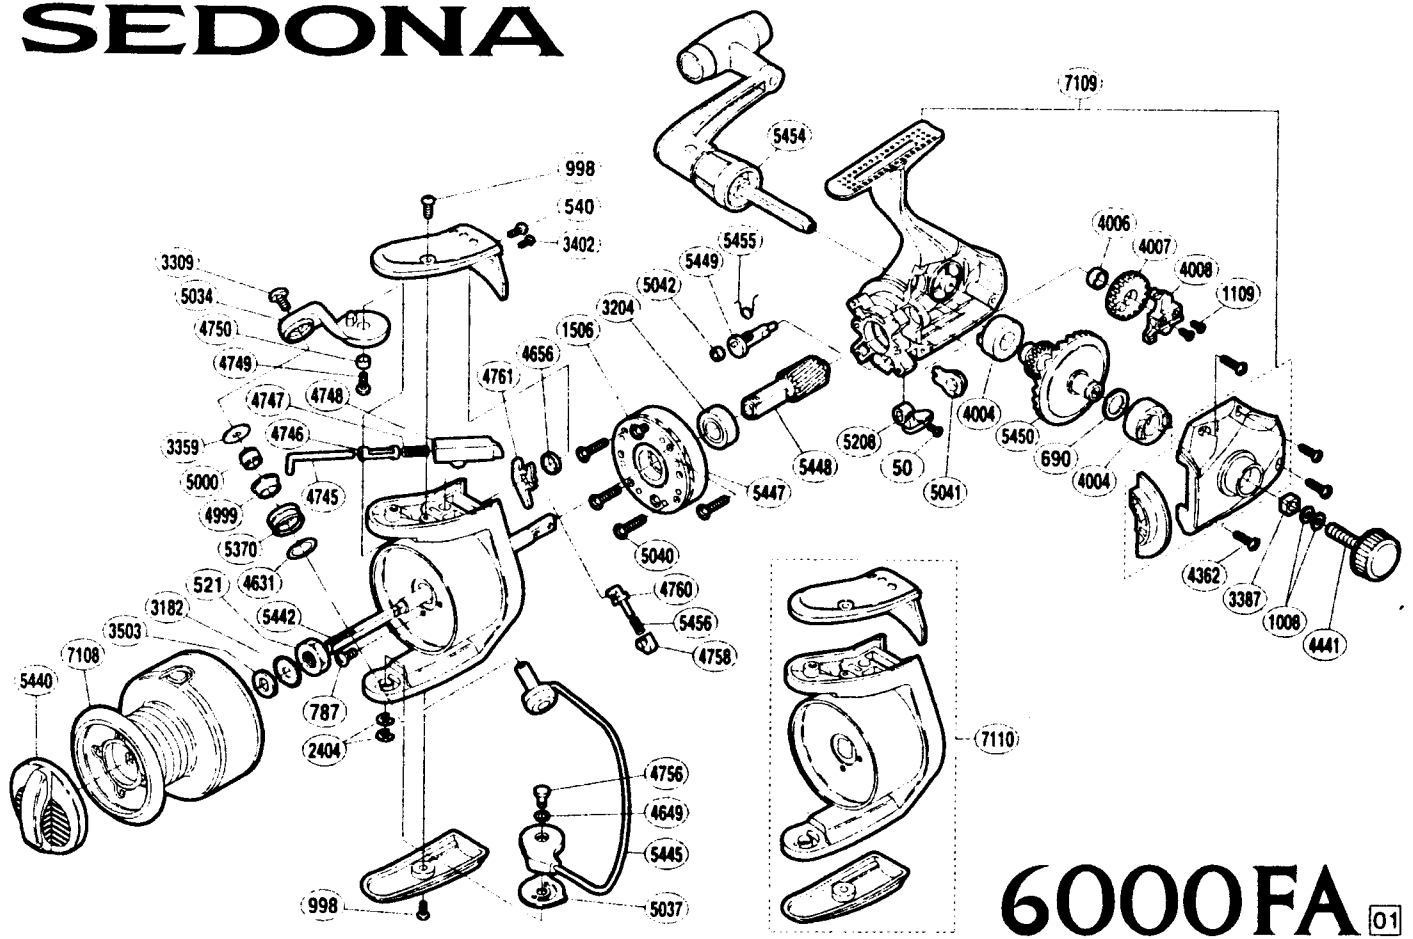

SEDONA

6000FA 01

RD No.	PARTS NAMES	RD No.	PARTS NAMES	RD No.	PARTS NAMES
0050	Anti-Reverse Lever Screw	4008	Oscillating Slider	5040	Roller Clutch Screw
0521	Rotor Nut	4362	Side Cover Screw	5041	Bushing
0540	Bail Spring Cover Screw (large)	4441	Handle Screw Cap	5042	Anti-Reverse Cam Ring
0690	Drive Gear Washer	4631	Spacer	5208	Anti-Reverse Lever
0787	Nut Lock Screw	4649	Spacer	5370	Line Roller
0998	Multi-Purpose Screw	4656	Trip Lever Spacer	5440	Drag Knob
1008	Handle Lock Washer	4745	Bail Spring Guide (A)	5442	Main Shaft
1109	Slider Retainer Screw	4746	Bail Spring Guide (A) Support	5445	Bail Assembly
1506	Clutch Cover Screw	4747	Bail Spring	5447	Roller Clutch Assembly
2404	"E" Lock	4748	Bail Spring Guide (B)	5448	Pinion Gear
3182	Spool Support	4749	Bail Arm Screw	5449	Anti-Reverse Cam
3204	Ball Bearing	4750	Bail Arm Bushing	5450	Drive Gear
3309	Line Roller Screw	4756	Bail Hold Support Shaft	5454	Handle Assembly
3359	Line Roller Washer	4758	Lever Spring Guide (B)	5455	Anti-Reverse Cam Spring
3387	Handle Screw Lock	4760	Lever Spring Guide (A)	5456	Lever Spring
3402	Bail Spring Cover Screw (small)	4761	Bail Trip Lever	7108	Spool Assembly
3503	Spool Washer	4999	Line Roller Bushing	7109	Body Assembly
4004	Drive Gear Bushing	5000	Line Roller Collar	7110	Rotor Assembly
4006	Oscillating Gear Bushing	5034	Bail Arm		
4007	Oscillating Gear	5037	Bail Hold Support Spacer		