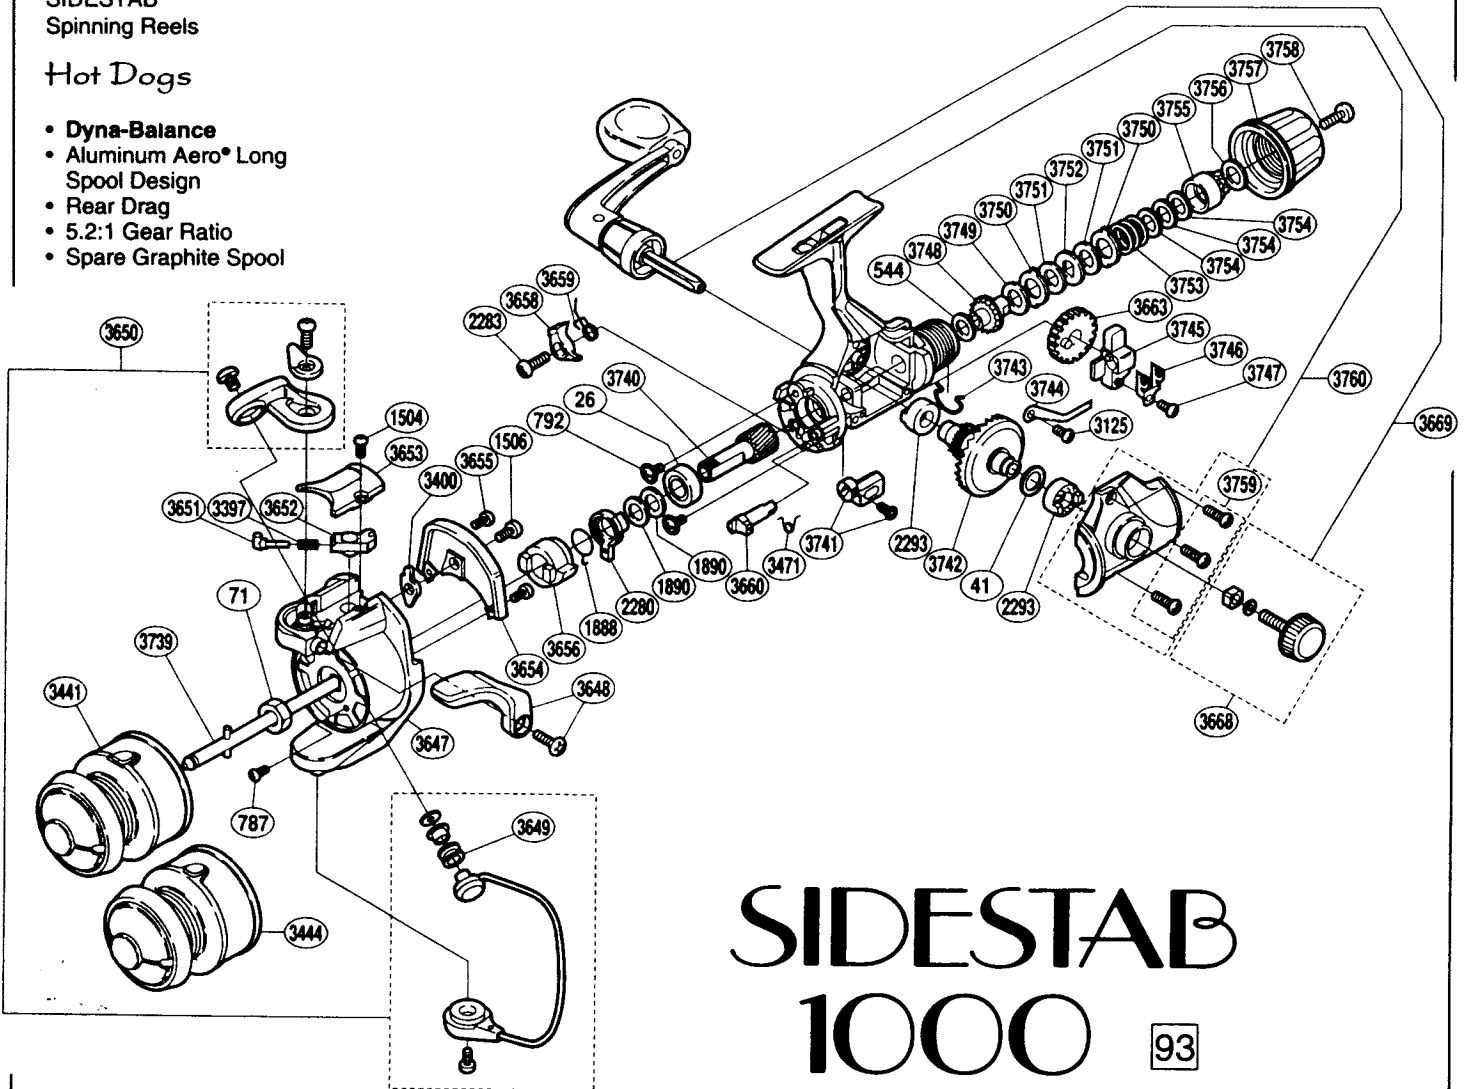

SIDESTAB™
Spinning Reels

Hot Dogs

- Dyna-Balance
- Aluminum Aero® Long Spool Design
- Rear Drag
- 5.2:1 Gear Ratio
- Spare Graphite Spool

SIDESTAB 1000

93

EXPLODED PARTS VIEW

MODEL NO.	LINE / CAPACITY	GEAR RATIO	WT. (OZ.)	BEARINGS
-----------	-----------------	------------	-----------	----------

SI-1000RA	2/270,4/140,6/110	5.2:1	9.2	1
-----------	-------------------	-------	-----	---

Shimano® has been the leader in spinning tackle for many years now. Our spinning reels have proven themselves to be no-risk purchases for consumers who know they can depend on reliable and smooth operation. This year we've expanded upon our solid base of manufacturing technology with a new concept called DynaBalance™. We're really pushing this innovation hard, not only in this manual, but also with advertising, our consumer catalog, and point of purchase displays. We're pushing so hard because we believe that DynaBalance™ is one of the best things to ever happen to spinning tackle.

The new Syncopate™ and the improved Sidestab™ with DynaBalance™ are some of the most exciting spinning reels to ever come along. These sporty, affordable reels give the everyday fisherman smoother retrieves than were available on any other reel, at any cost, just one year ago. Sidestab™ is available in three rear drag models. Syncopate™ is available in three front drag models. Both models come with an aluminum spool and an extra graphite spool.