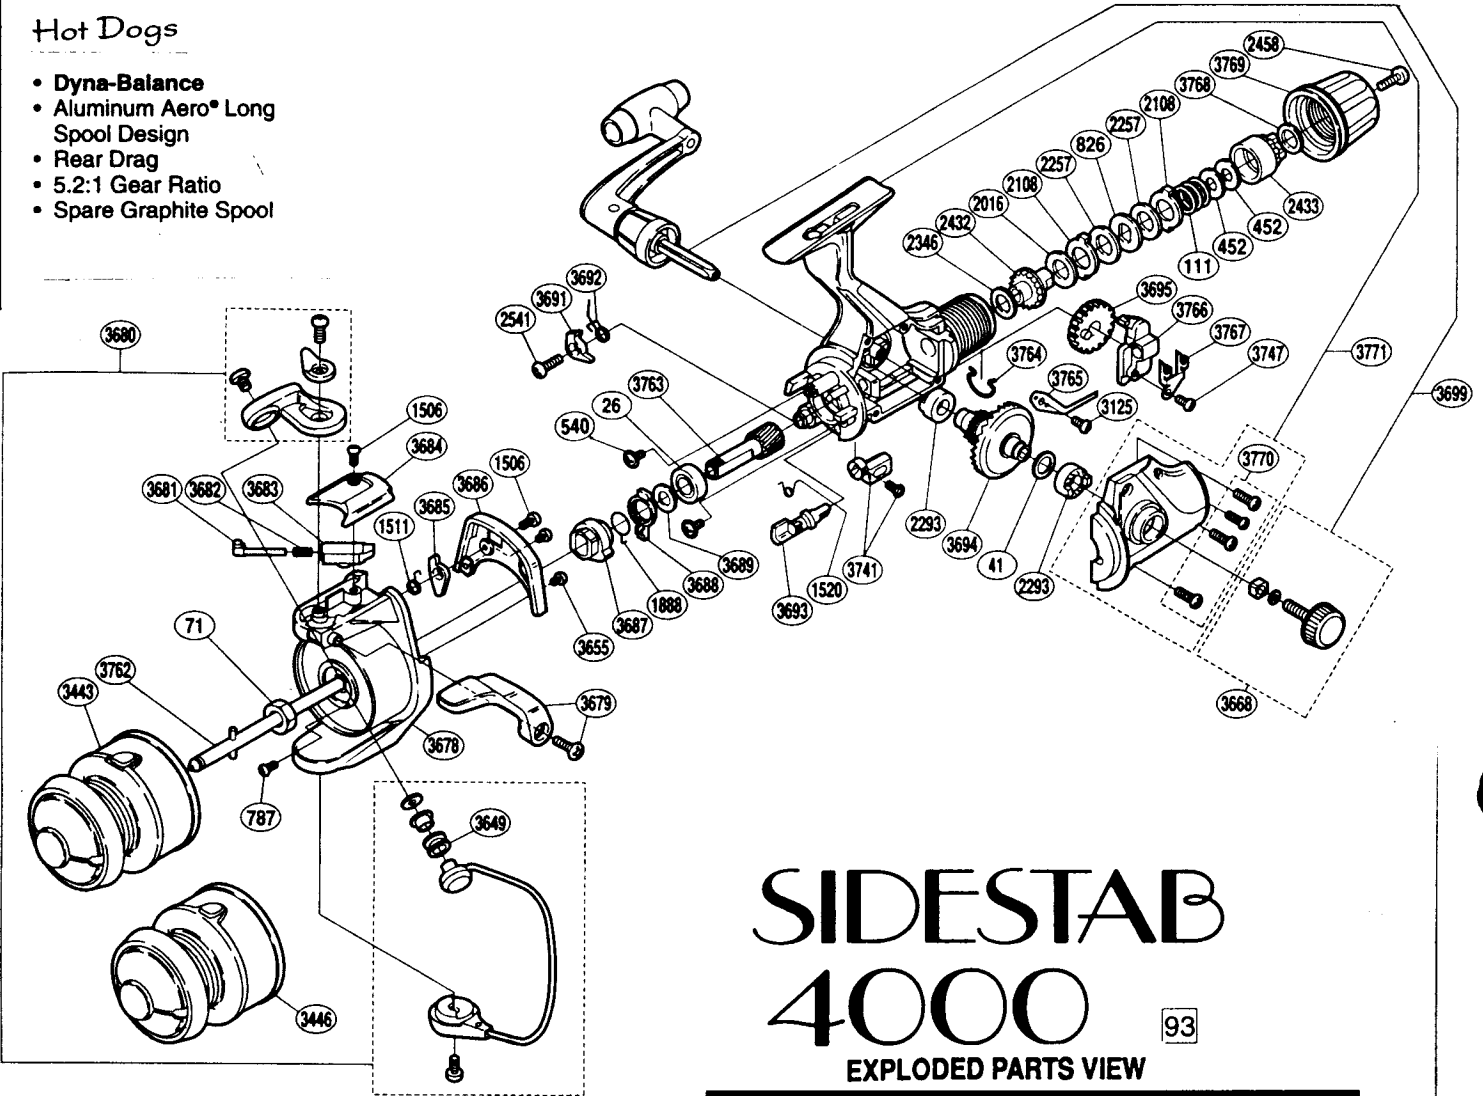

SIDESTAB™
Spinning Reels

Hot Dogs

- **Dyna-Balance**
- Aluminum Aero® Long Spool Design
- Rear Drag
- 5.2:1 Gear Ratio
- Spare Graphite Spool

SIDESTAB 4000

93

EXPLODED PARTS VIEW

MODEL NO.	LINE / CAPACITY	GEAR RATIO	WT. (OZ.)	BEARINGS
SI-4000RA	8/240,10/200,12/160	5.2:1	12.3	1

The new Syncopate™ and the improved Sidestab™ with DynaBalance™ are some of the most exciting spinning reels to ever come along. These sporty, affordable reels give the everyday fisherman smoother retrieves than were available on any other reel, at any cost, just one year ago. Sidestab™ is available in three rear drag models. Syncopate™ is available in three front drag models. Both models come