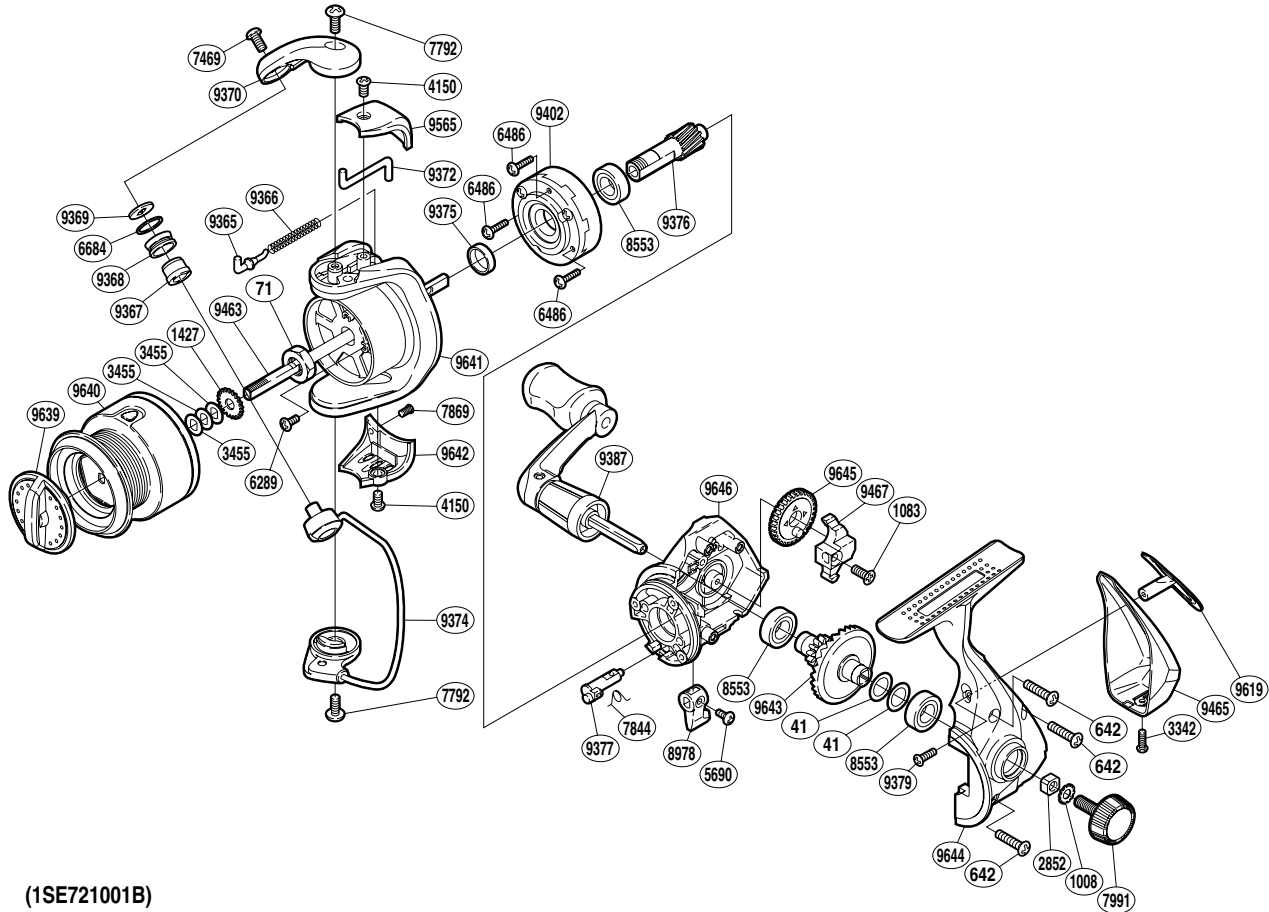

SHIMANO®

SIENNA

SN-1000FB

(1SE721001B)

Part No.	Description	Part No.	Description	Part No.	Description
RD 0041	Washer	RD 7844	Anti-Reverse Cam Spring	RD 9379	Screw
RD 0071	Rotor Nut	RD 7869	Screw	RD 9387	Handle Assembly
RD 0642	Screw	RD 7991	Handle Screw Cap	RD 9402	Roller Clutch Assembly
RD 1008	Handle Lock Washer	RD 8553	Ball Bearing	RD 9463	Main Shaft
RD 1083	Screw	RD 8978	Anti-Reverse Lever	RD 9465	Rear Protector B
RD 1427	Spool Support	RD 9365	Bail Spring Guide	RD 9467	Oscillating Slider
RD 2852	Handle Screw Lock	RD 9366	Bail Spring	RD 9565	Bail Spring Cover
RD 3342	Screw	RD 9367	Line Roller Bushing	RD 9619	Rear Protector A
RD 3455	Spool Washer	RD 9368	Line Roller	RD 9639	Drag Knob
RD 4150	Screw	RD 9369	Line Roller Washer	RD 9640	Spool Assembly
RD 5690	Screw	RD 9370	Bail Arm	RD 9641	Rotor
RD 6289	Screw	RD 9372	Bail Trip Lever	RD 9642	Bail Hold Support Guard
RD 6486	Screw	RD 9374	Bail Assembly	RD 9643	Drive Gear
RD 6684	Line Roller Spacer	RD 9375	Rotor Ring	RD 9644	Side Cover
RD 7469	Screw	RD 9376	Pinion Gear	RD 9645	Oscillating Gear
RD 7792	Screw	RD 9377	Anti-Reverse Cam	RD 9646	Body

(160614)