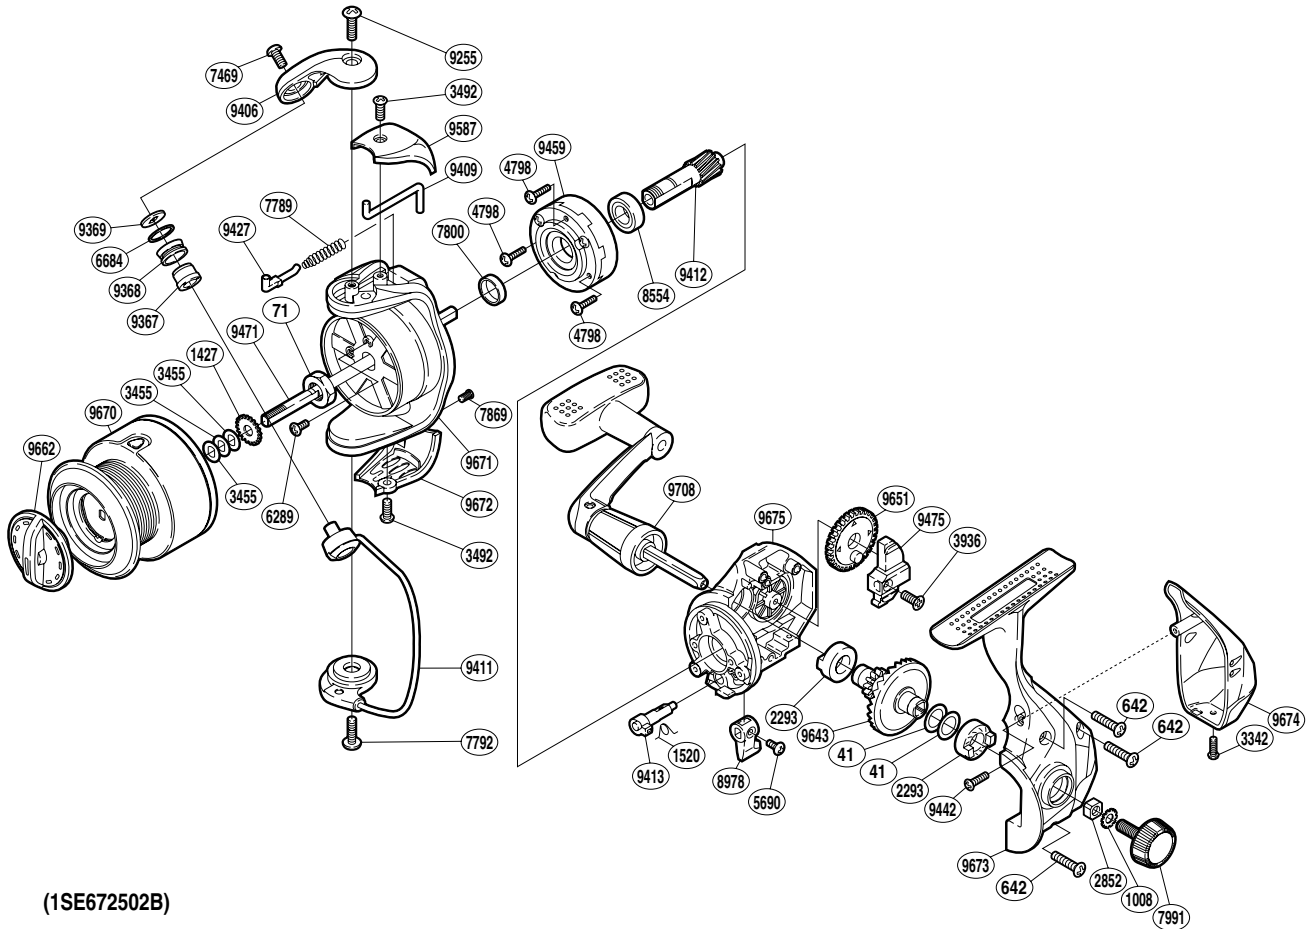

SHIMANO®

SLADE

SL-2500FB

(1SE672502B)

Part No.	Description	Part No.	Description	Part No.	Description
RD 0041	Washer	RD 7789	Bail Spring	RD 9442	Screw
RD 0071	Rotor Nut	RD 7792	Screw	RD 9459	Roller Clutch Assembly
RD 0642	Screw	RD 7800	Rotor Ring	RD 9471	Main Shaft
RD 1008	Handle Lock Washer	RD 7869	Screw	RD 9475	Oscillating Slider
RD 1427	Spool Support	RD 7991	Handle Screw Cap	RD 9587	Bail Spring Cover
RD 1520	Anti-Reverse Cam Spring	RD 8554	Ball Bearing	RD 9643	Drive Gear
RD 2293	Drive Gear Bushing	RD 8978	Anti-Reverse Lever	RD 9651	Oscillating Gear
RD 2852	Handle Screw Lock	RD 9255	Screw	RD 9662	Drag Knob
RD 3342	Screw	RD 9367	Line Roller Bushing	RD 9670	Spool Assembly
RD 3455	Spool Washer	RD 9368	Line Roller	RD 9671	Rotor
RD 3492	Screw	RD 9369	Line Roller Washer	RD 9672	Bail Hold Support Guard
RD 3936	Screw	RD 9406	Bail Arm	RD 9673	Side Cover
RD 4798	Screw	RD 9409	Bail Trip Lever	RD 9674	Rear Protector
RD 5690	Screw	RD 9411	Bail Assembly	RD 9675	Body
RD 6289	Screw	RD 9412	Pinion Gear	RD 9708	Handle Assembly
RD 6684	Line Roller Spacer	RD 9413	Anti-Reverse Cam		
RD 7469	Screw	RD 9427	Bail Spring Guide		

(170602)