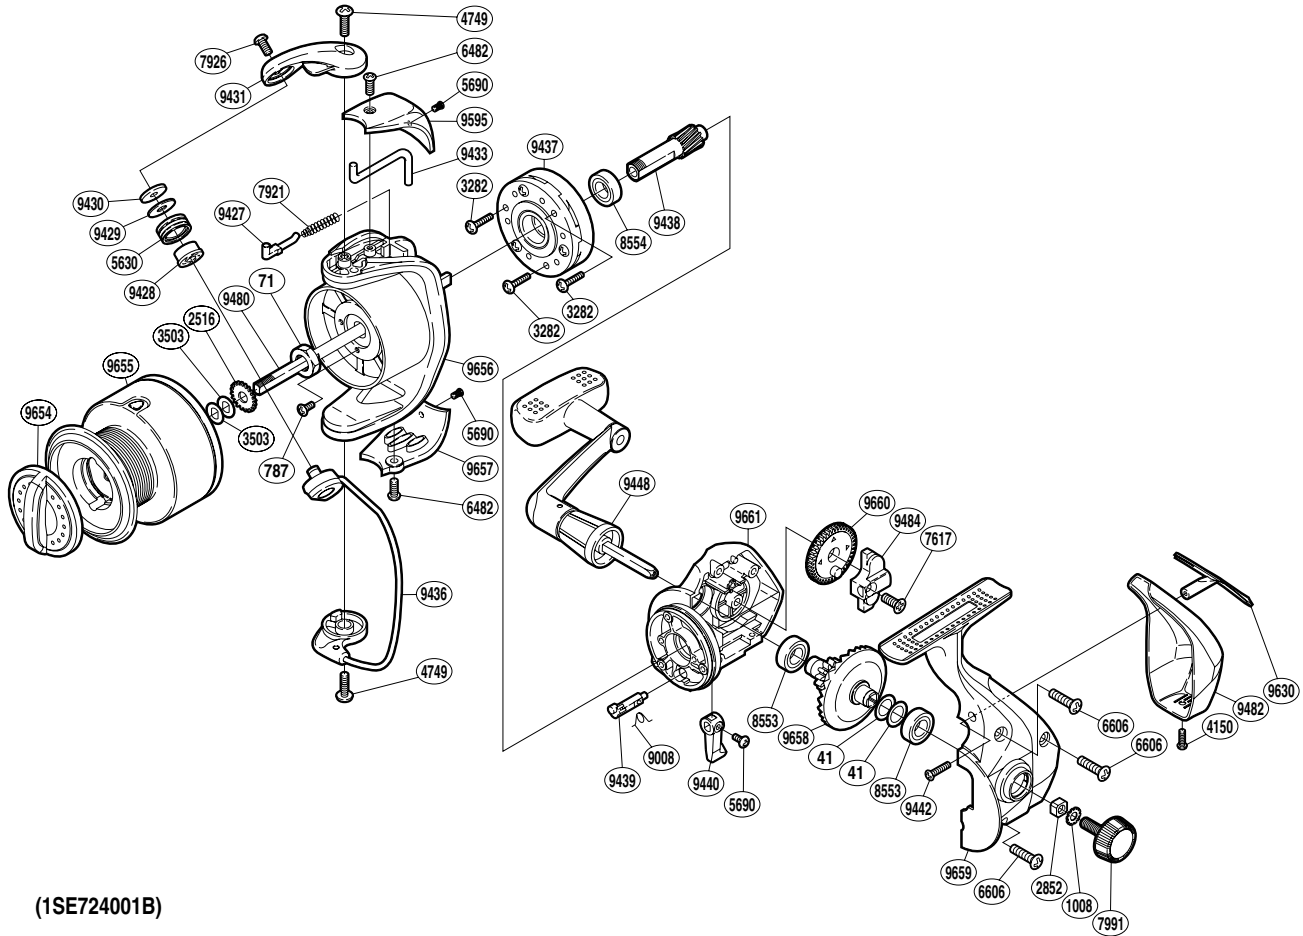

## SIENNA

SN-4000FB

(1SE724001B)

Part No.	Description	Part No.	Description	Part No.	Description
RD 0041	Washer	RD 7926	Screw	RD 9442	Screw
RD 0071	Rotor Nut	RD 7991	Handle Screw Cap	RD 9448	Handle Assembly
RD 0787	Screw	RD 8553	Ball Bearing	RD 9480	Main Shaft
RD 1008	Handle Lock Washer	RD 8554	Ball Bearing	RD 9482	Rear Protector B
RD 2516	Spool Support	RD 9008	Anti-Reverse Cam Spring	RD 9484	Oscillating Slider
RD 2852	Handle Screw Lock	RD 9427	Bail Spring Guide	RD 9595	Bail Spring Cover
RD 3282	Screw	RD 9428	Line Roller Bushing	RD 9630	Rear Protector A
RD 3503	Spool Washer	RD 9429	Line Roller Spacer	RD 9654	Drag Knob
RD 4150	Screw	RD 9430	Line Roller Washer	RD 9655	Spool Assembly
RD 4749	Screw	RD 9431	Bail Arm	RD 9656	Rotor
RD 5630	Line Roller	RD 9433	Bail Trip Lever	RD 9657	Bail Hold Support Guard
RD 5690	Screw	RD 9436	Bail Assembly	RD 9658	Drive Gear
RD 6482	Screw	RD 9437	Roller Clutch Assembly	RD 9659	Side Cover
RD 6606	Screw	RD 9438	Pinion Gear	RD 9660	Oscillating Gear
RD 7617	Screw	RD 9439	Anti-Reverse Cam	RD 9661	Body
RD 7921	Bail Spring	RD 9440	Anti-Reverse Lever		