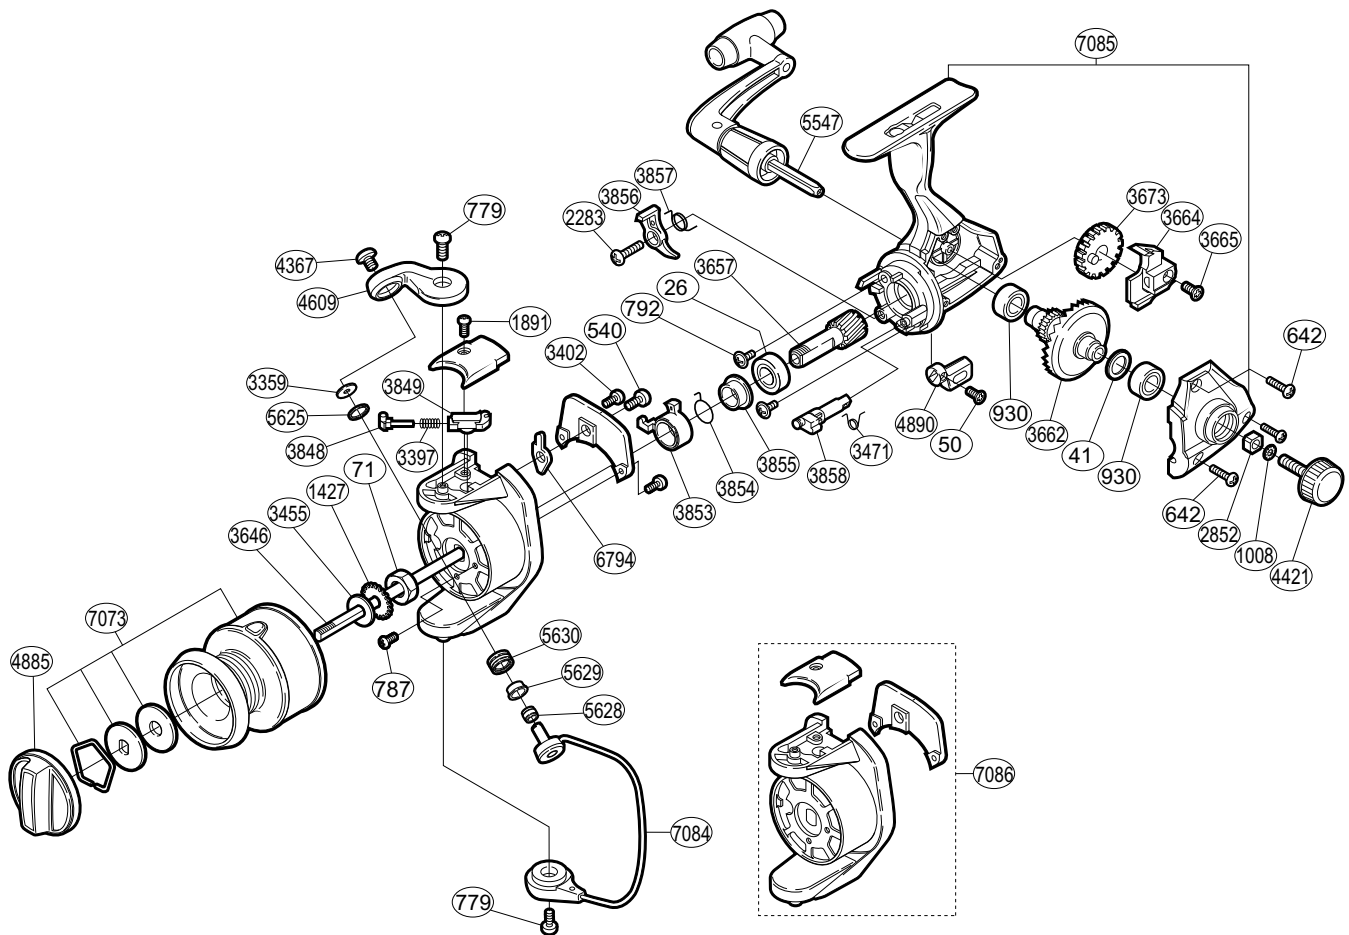

SHIMANO®

SIENNA®

SN-2000FA

Part No.	Description	Part No.	Description	Part No.	Description
RD 0026	Ball Bearing	RD 3402	Cover Screw	RD 4367	Line Roller Screw
RD 0041	Drive Gear Washer	RD 3455	Spool Washer	RD 4421	Handle Screw Cap
RD 0050	Anti-Reverse Lever Screw	RD 3471	Anti-Reverse Cam Spring	RD 4609	Bail Arm
RD 0071	Rotor Nut	RD 3646	Main Shaft	RD 4885	Drag Knob
RD 0540	Bail Trip Lever Screw	RD 3657	Pinion Gear	RD 4890	Anti-Reverse Lever
RD 0642	Side Cover Screw	RD 3662	Drive Gear	RD 5547	Handle Assembly
RD 0779	Multi-Purpose Screw	RD 3664	Oscillating Slider	RD 5625	Line Roller Spacer
RD 0787	Nut Lock Screw	RD 3665	Slider Retainer Screw	RD 5628	Line Roller Collar
RD 0792	Bearing Retainer Screw	RD 3673	Oscillating Gear	RD 5629	Line Roller Bushing
RD 0930	Ball Bearing	RD 3848	Bail Spring Guide (A)	RD 5630	Line Roller
RD 1008	Handle Lock Washer	RD 3849	Bail Spring Guide (B)	RD 6794	Bail Trip Lever
RD 1427	Spool Support	RD 3853	Anti-Reverse Lock Out	RD 7073	Spool Assembly
RD 1891	Bail Spring Cover Screw	RD 3854	Anti-Reverse Lock Out Spring	RD 7084	Bail Assembly
RD 2283	Anti-Reverse Pawl Screw	RD 3855	Lock Out Spring Holder	RD 7085	Body Assembly
RD 2852	Handle Screw Lock	RD 3856	Anti-Reverse Pawl	RD 7086	Rotor Assembly
RD 3359	Line Roller Washer	RD 3857	Anti-Reverse Pawl Spring		
RD 3397	Bail Spring	RD 3858	Anti-Reverse Cam		